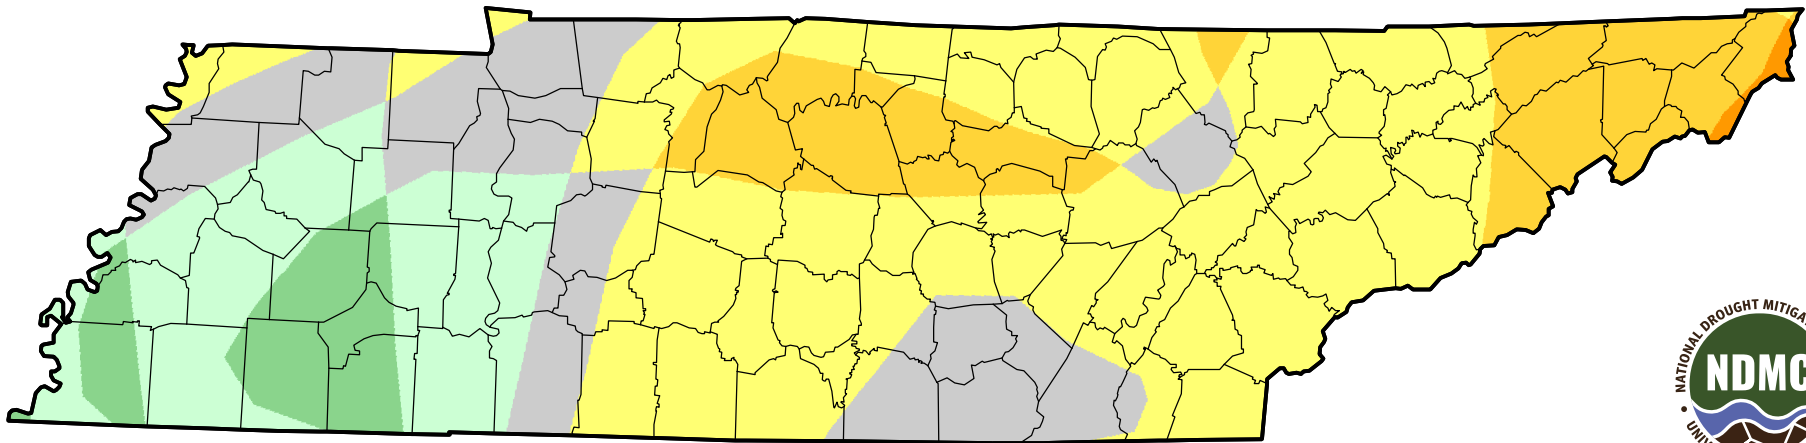

U.S. Drought Monitor Class Change - Tennessee

13 Week

October 23, 2007
compared to
July 26, 2007

droughtmonitor.unl.edu