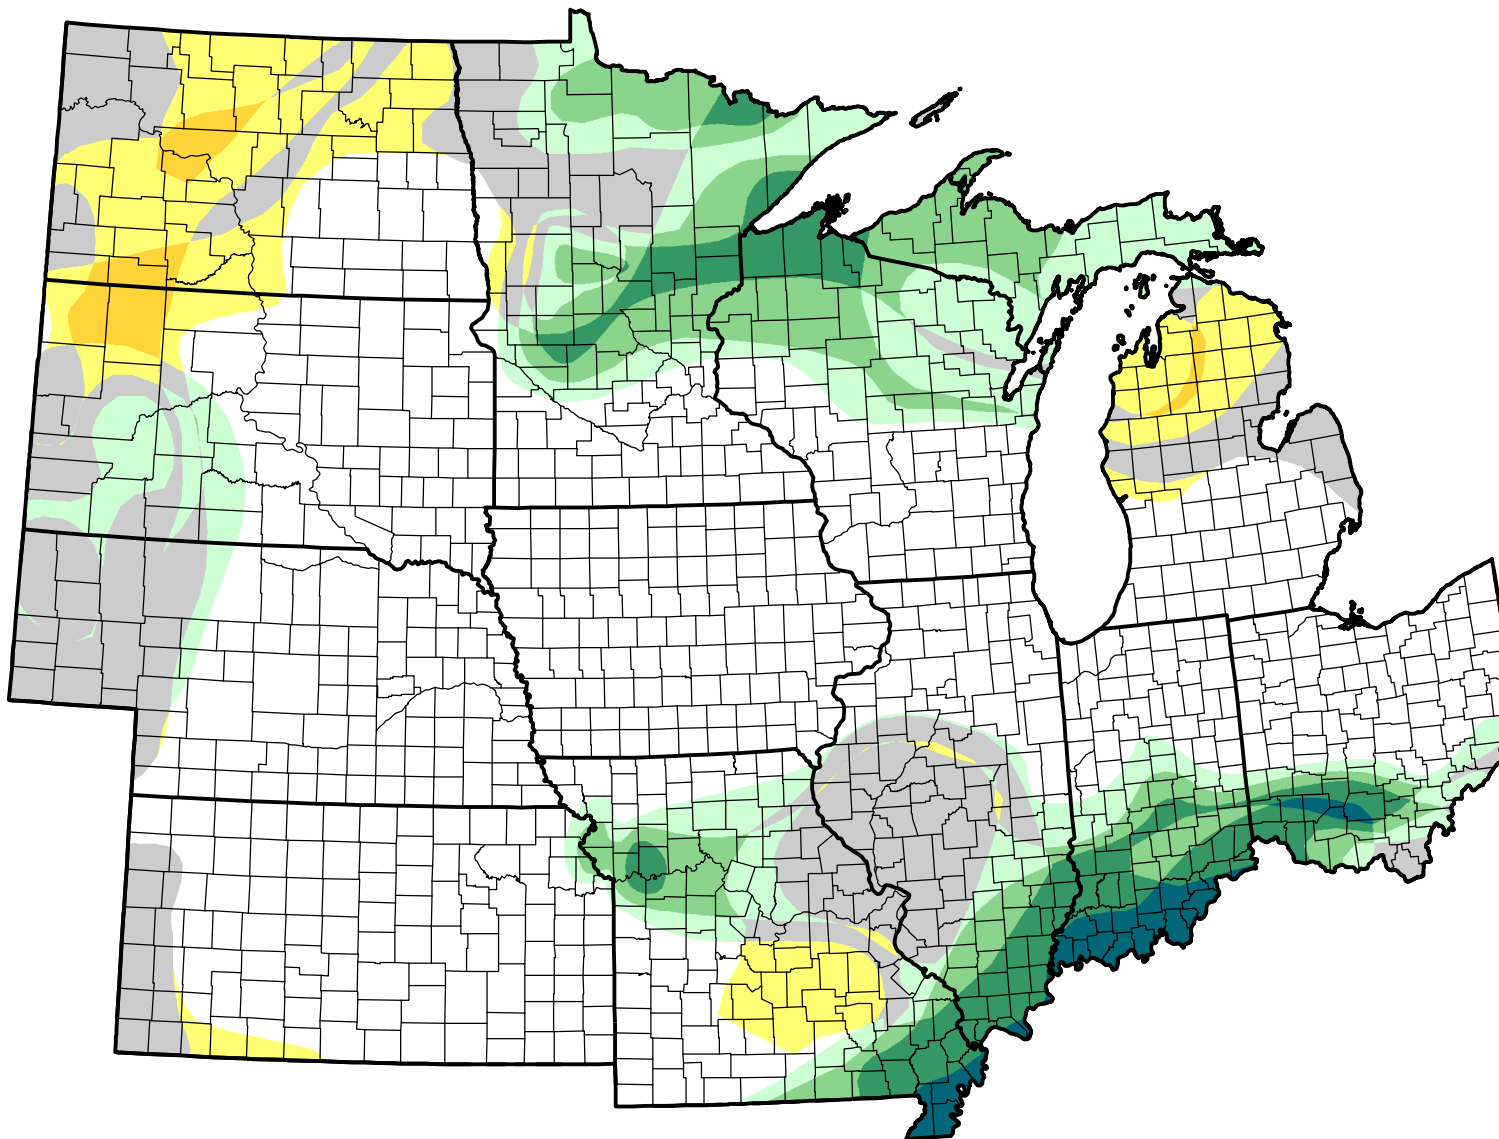

U.S. Drought Monitor Class Change - U2U North Central States

Start of Water Year

October 30, 2007
compared to
September 27, 2007

droughtmonitor.unl.edu

- 5 Class Degradation
- 4 Class Degradation
- 3 Class Degradation
- 2 Class Degradation
- 1 Class Degradation
- No Change
- 1 Class Improvement
- 2 Class Improvement
- 3 Class Improvement
- 4 Class Improvement
- 5 Class Improvement