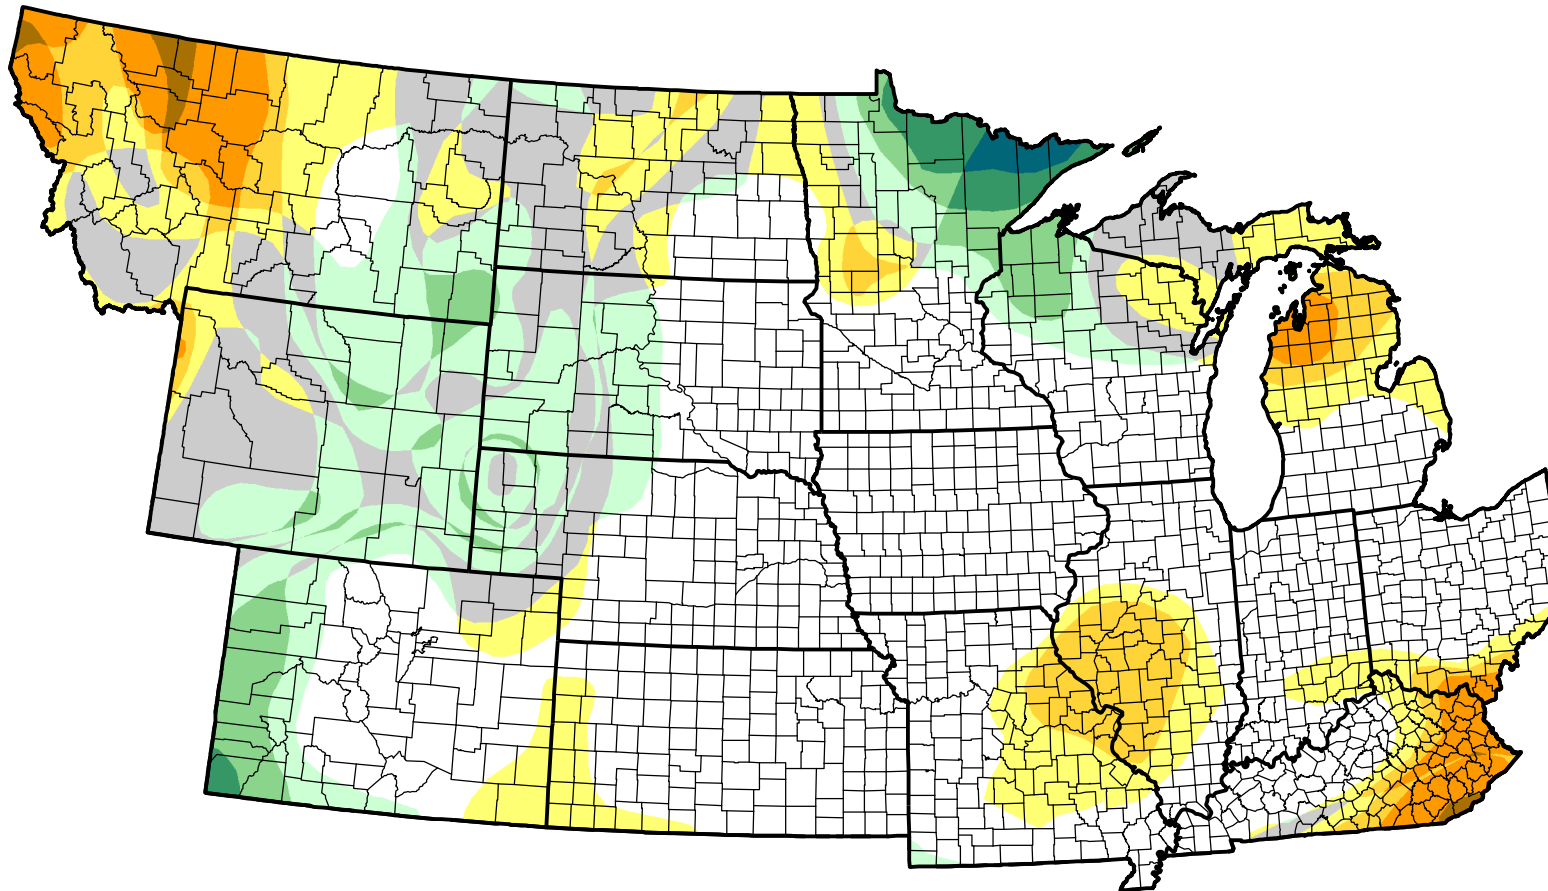

# U.S. Drought Monitor Class Change - NWS Central 26 Week

-  5 Class Degradation
-  4 Class Degradation
-  3 Class Degradation
-  2 Class Degradation
-  1 Class Degradation
-  No Change
-  1 Class Improvement
-  2 Class Improvement
-  3 Class Improvement
-  4 Class Improvement
-  5 Class Improvement

October 30, 2007  
compared to  
May 3, 2007

[droughtmonitor.unl.edu](http://droughtmonitor.unl.edu)