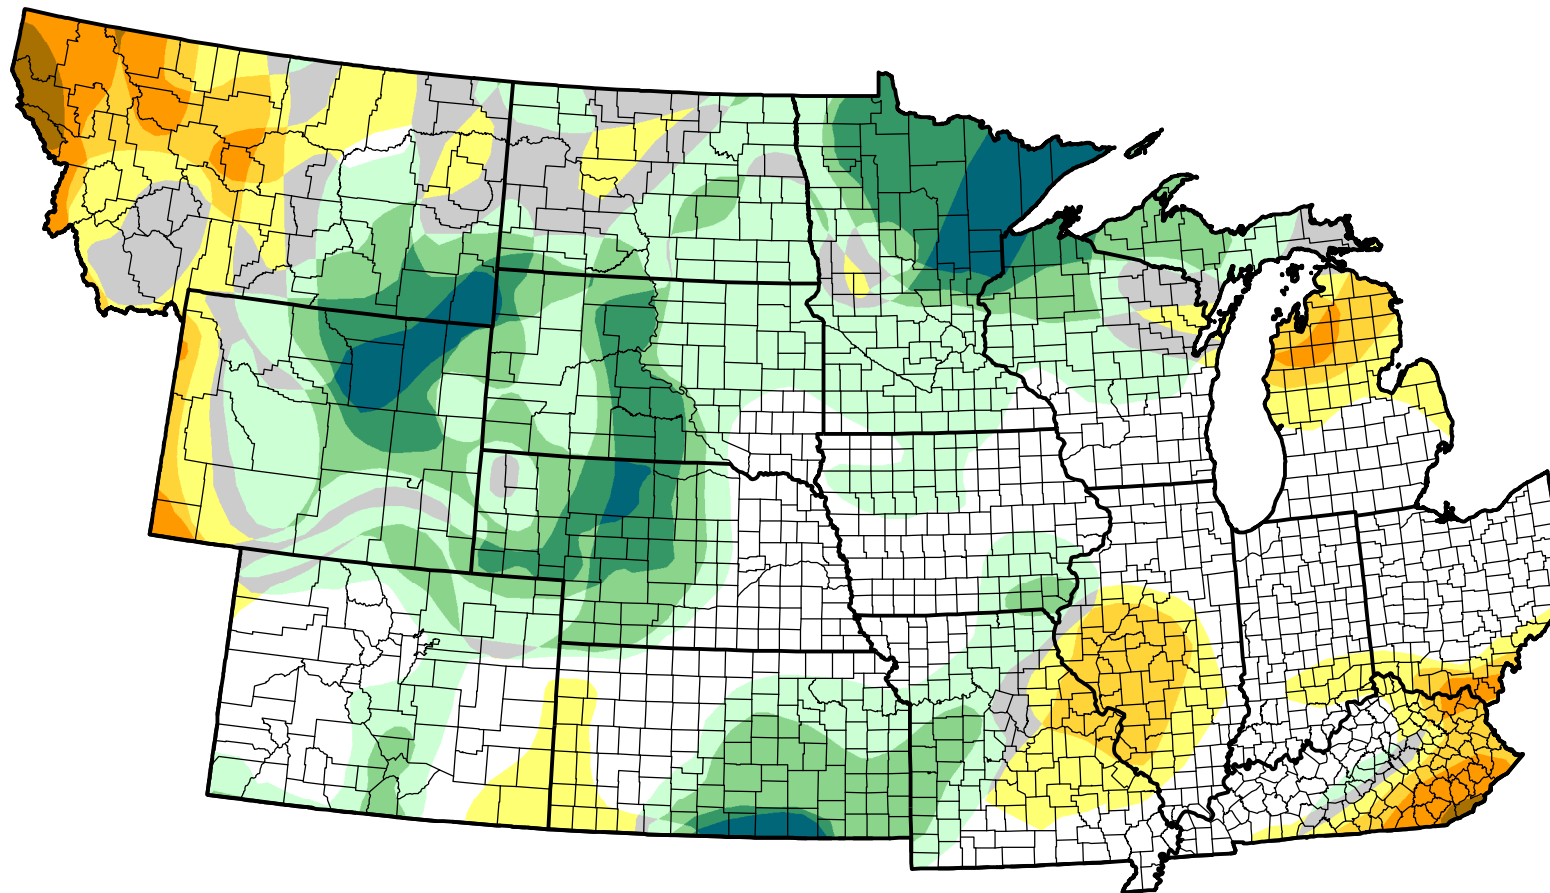

U.S. Drought Monitor Class Change - NWS Central Start of Calendar Year

October 30, 2007
compared to
January 4, 2007

droughtmonitor.unl.edu

-  5 Class Degradation
-  4 Class Degradation
-  3 Class Degradation
-  2 Class Degradation
-  1 Class Degradation
-  No Change
-  1 Class Improvement
-  2 Class Improvement
-  3 Class Improvement
-  4 Class Improvement
-  5 Class Improvement