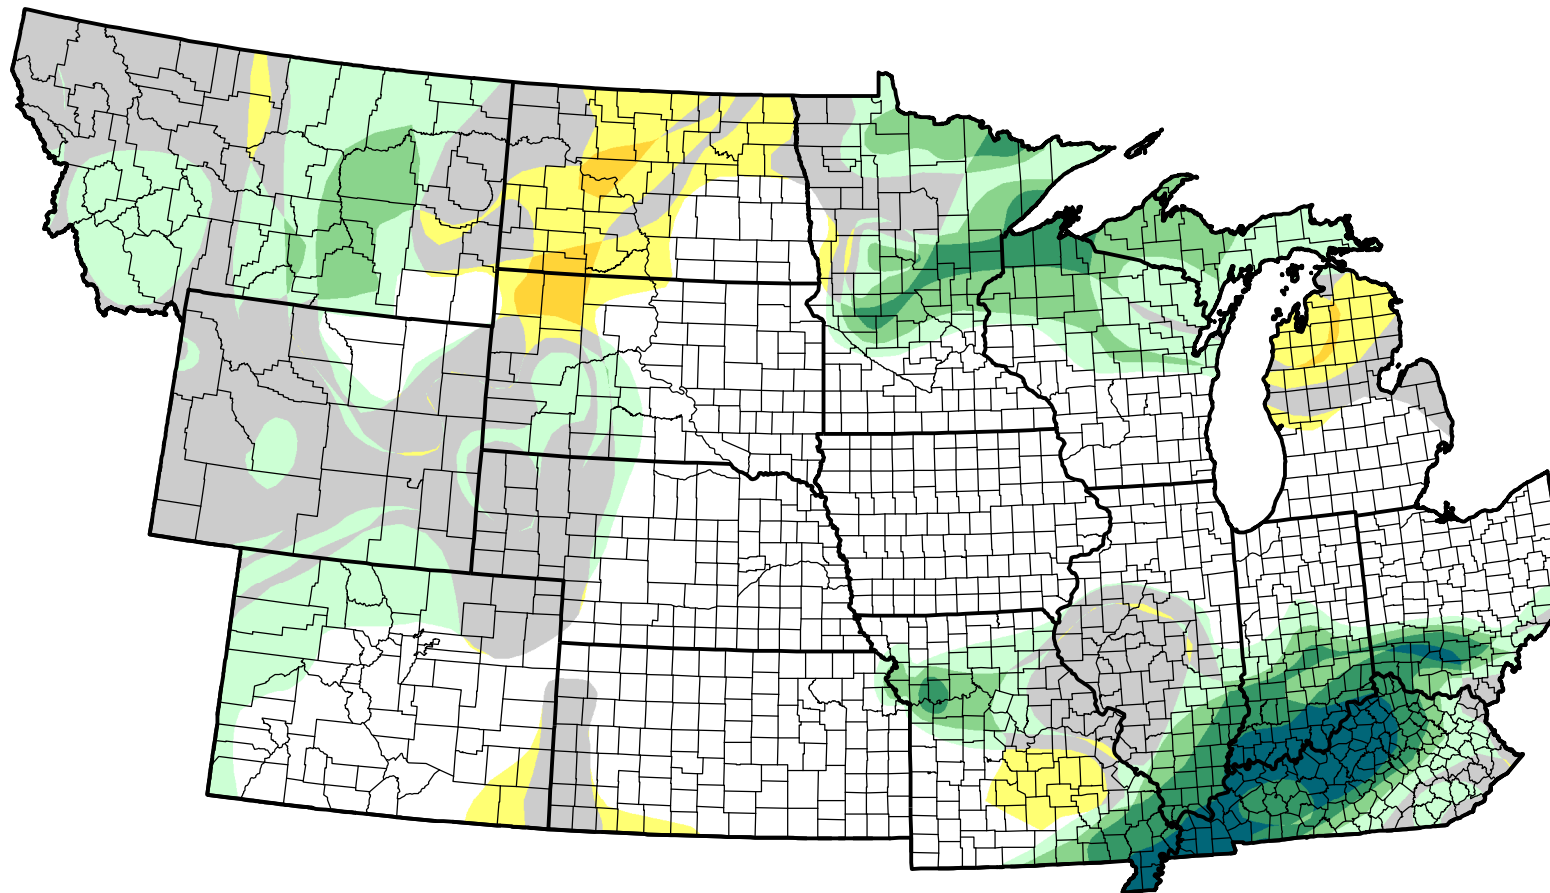

U.S. Drought Monitor Class Change - NWS Central Start of Water Year

October 30, 2007
compared to
September 27, 2007

droughtmonitor.unl.edu