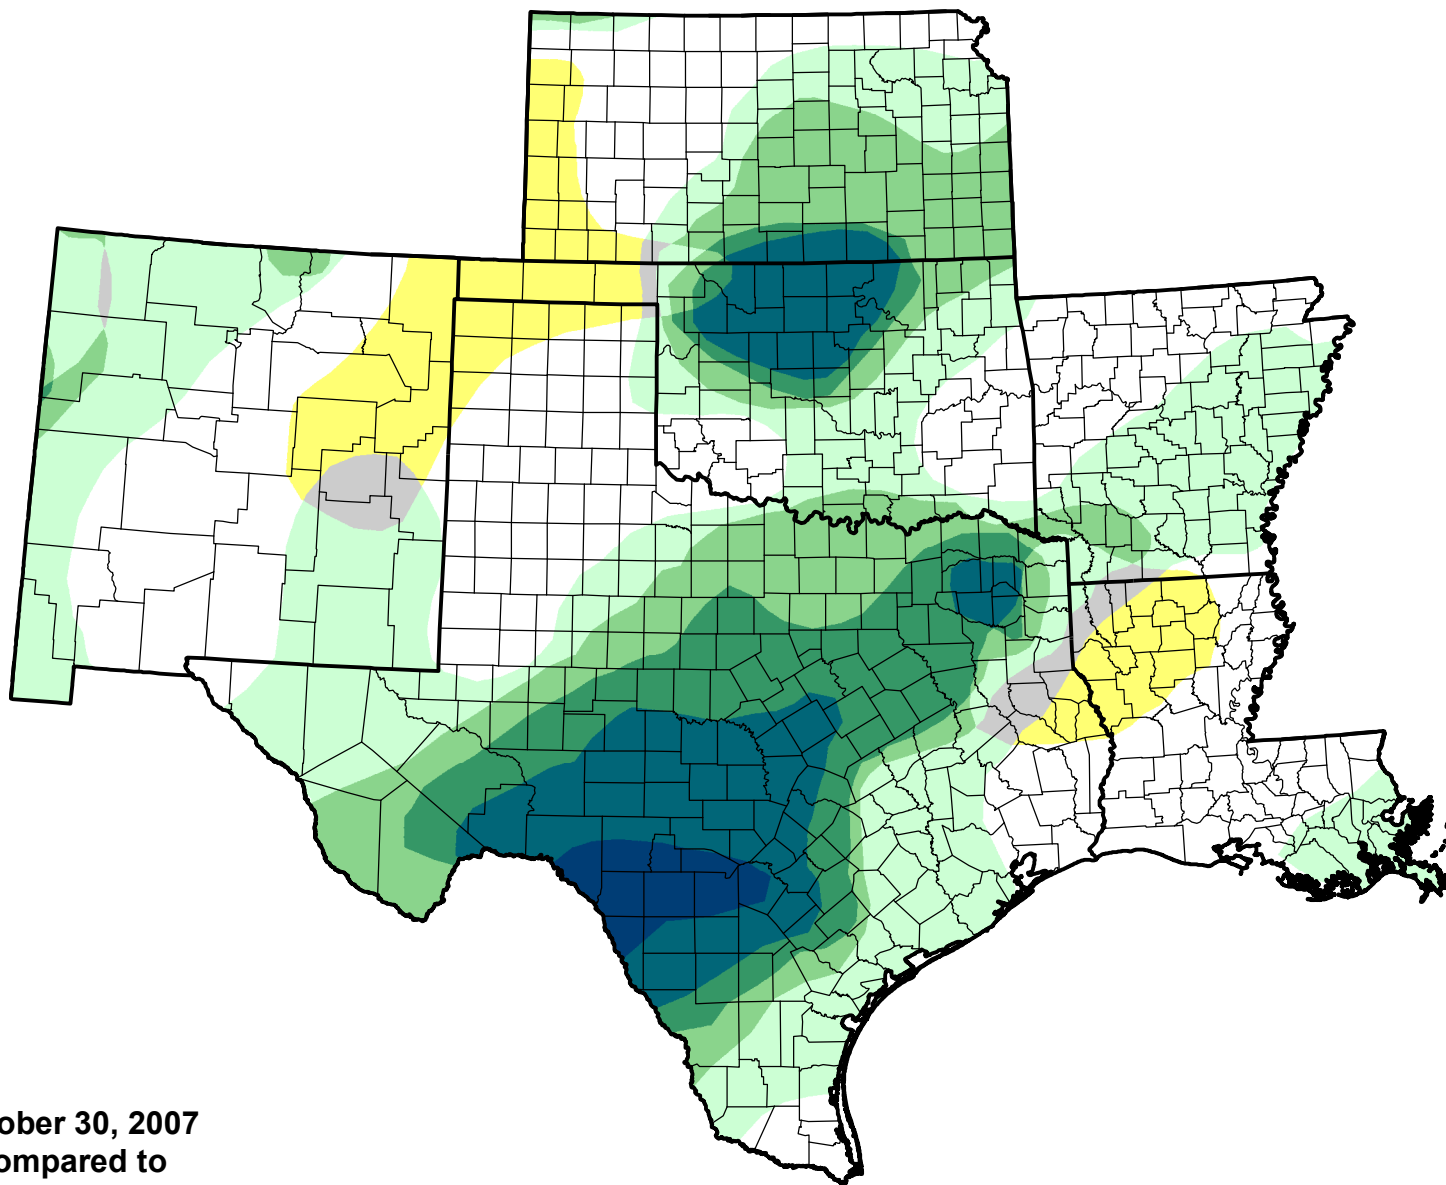

U.S. Drought Monitor Class Change - SCIPP

Start of Calendar Year

October 30, 2007
compared to
January 4, 2007

droughtmonitor.unl.edu

- 5 Class Degradation
- 4 Class Degradation
- 3 Class Degradation
- 2 Class Degradation
- 1 Class Degradation
- No Change
- 1 Class Improvement
- 2 Class Improvement
- 3 Class Improvement
- 4 Class Improvement
- 5 Class Improvement