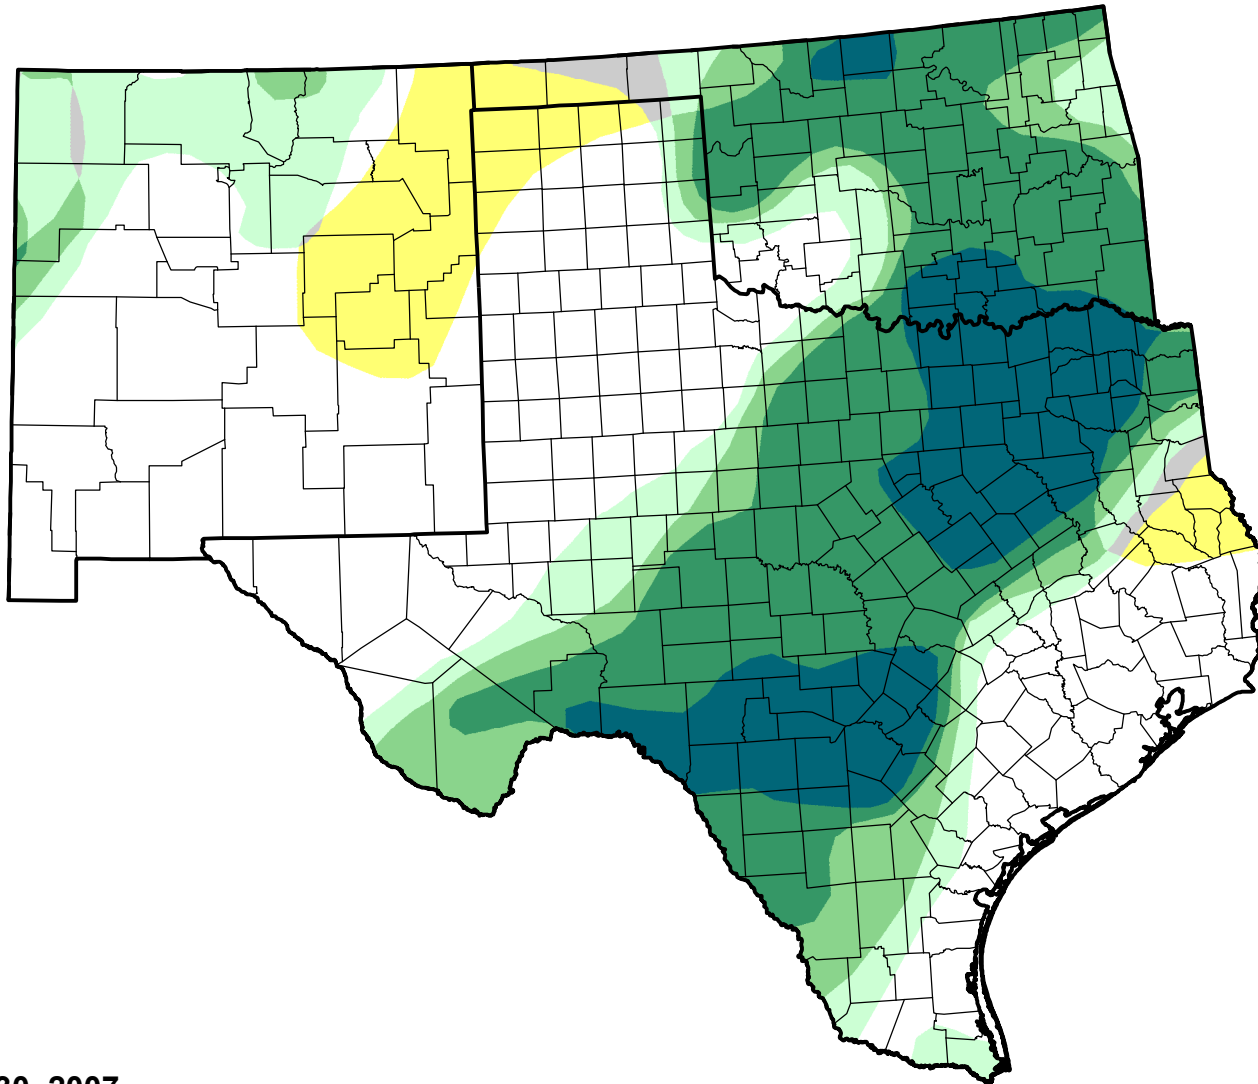

# U.S. Drought Monitor Class Change - Southern Plains RDEWS

52 Week

October 30, 2007  
compared to  
November 2, 2006

[droughtmonitor.unl.edu](http://droughtmonitor.unl.edu)

-  5 Class Degradation
-  4 Class Degradation
-  3 Class Degradation
-  2 Class Degradation
-  1 Class Degradation
-  No Change
-  1 Class Improvement
-  2 Class Improvement
-  3 Class Improvement
-  4 Class Improvement
-  5 Class Improvement