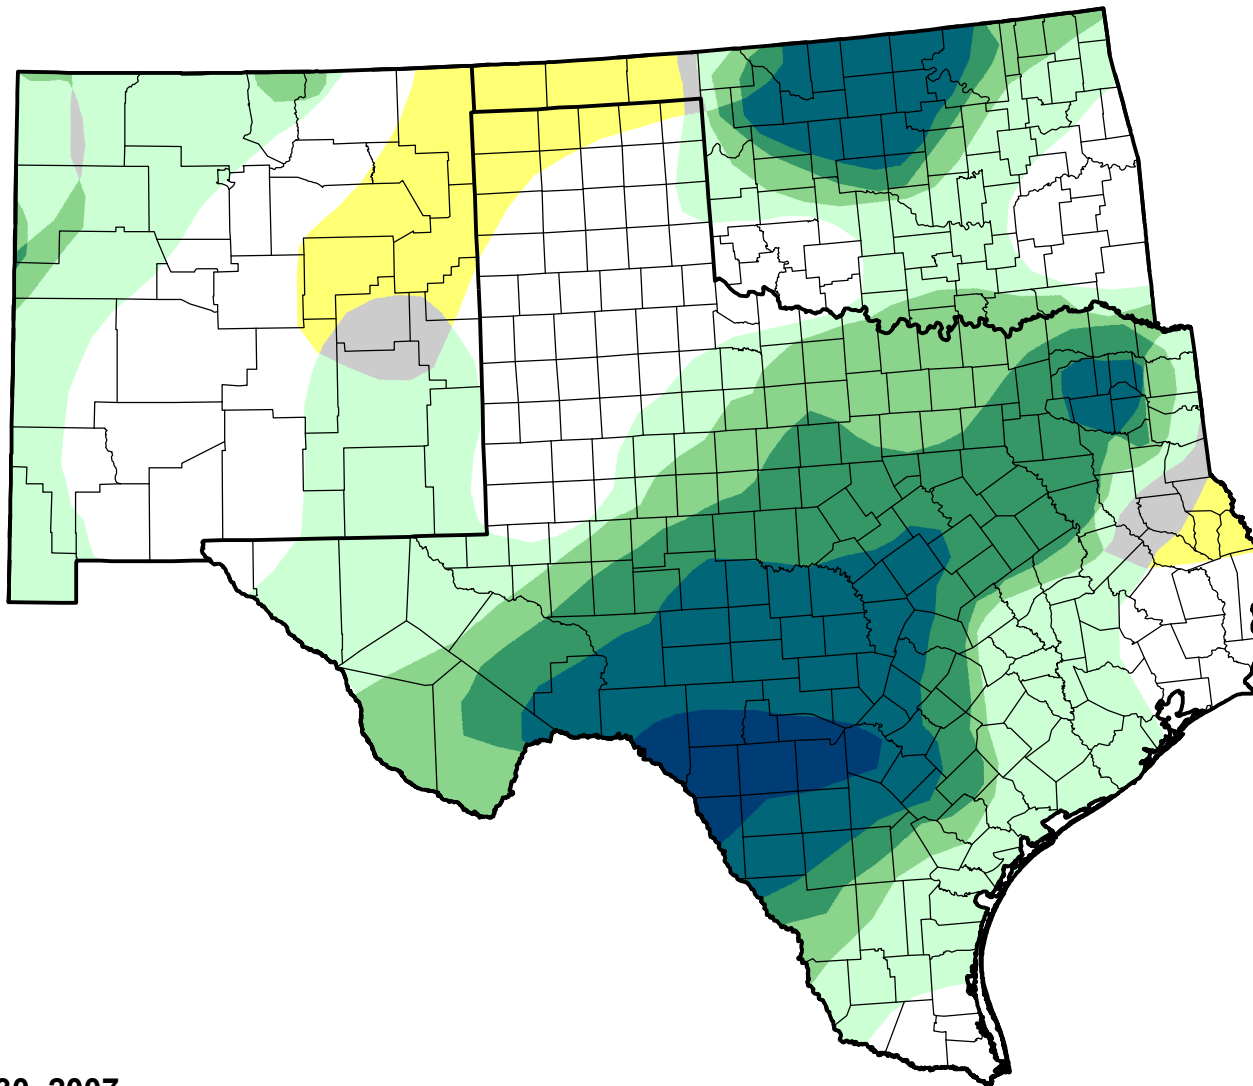

U.S. Drought Monitor Class Change - Southern Plains RDEWS

Start of Calendar Year

October 30, 2007
compared to
January 4, 2007

droughtmonitor.unl.edu

-  5 Class Degradation
-  4 Class Degradation
-  3 Class Degradation
-  2 Class Degradation
-  1 Class Degradation
-  No Change
-  1 Class Improvement
-  2 Class Improvement
-  3 Class Improvement
-  4 Class Improvement
-  5 Class Improvement