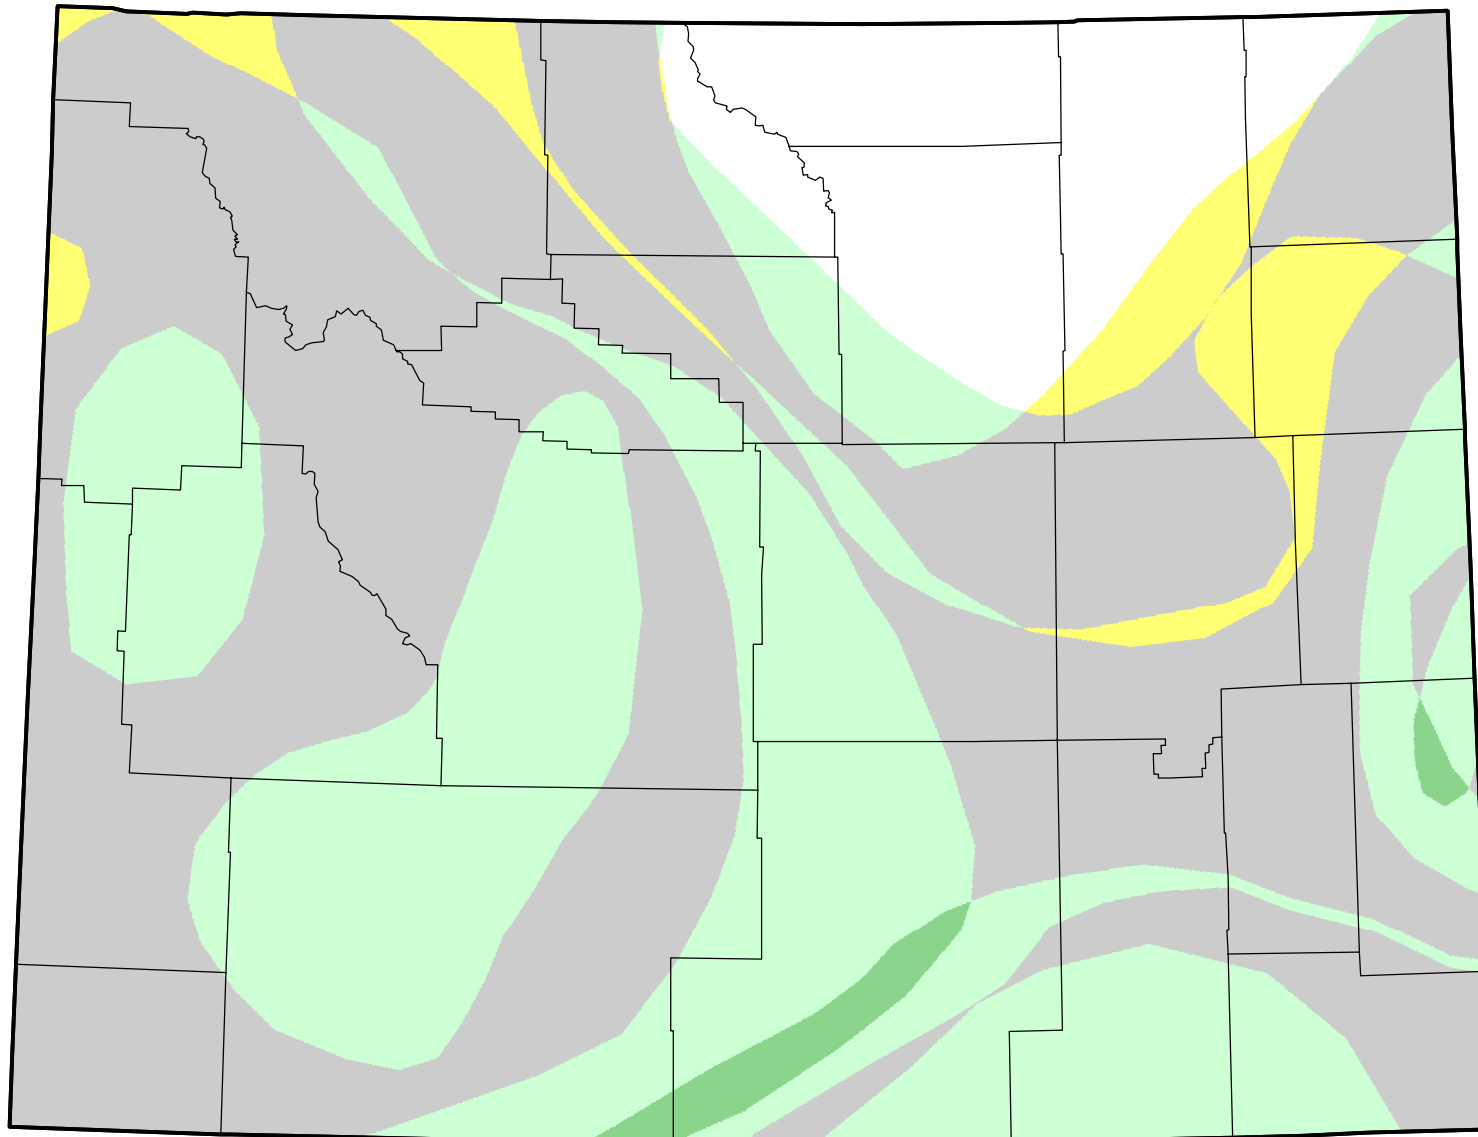

# U.S. Drought Monitor Class Change - Wyoming

## 13 Week

October 30, 2007  
compared to  
August 2, 2007

[droughtmonitor.unl.edu](http://droughtmonitor.unl.edu)

-  5 Class Degradation
-  4 Class Degradation
-  3 Class Degradation
-  2 Class Degradation
-  1 Class Degradation
-  No Change
-  1 Class Improvement
-  2 Class Improvement
-  3 Class Improvement
-  4 Class Improvement
-  5 Class Improvement