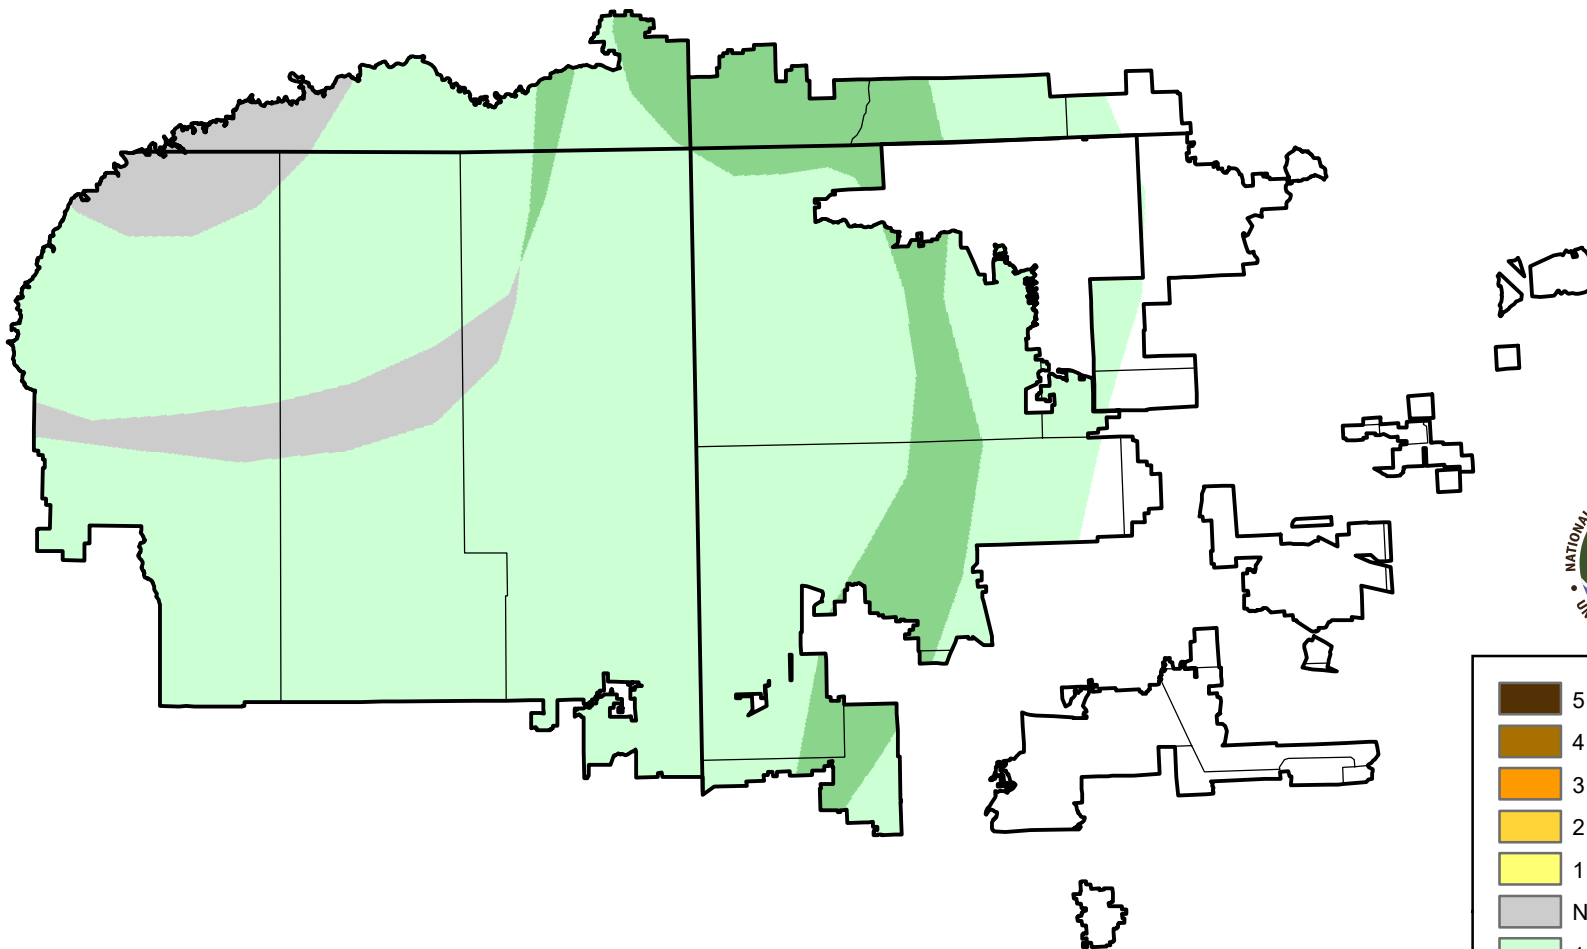

U.S. Drought Monitor Class Change - 4 Corners

13 Week

November 6, 2007
compared to
August 9, 2007

droughtmonitor.unl.edu

-  5 Class Degradation
-  4 Class Degradation
-  3 Class Degradation
-  2 Class Degradation
-  1 Class Degradation
-  No Change
-  1 Class Improvement
-  2 Class Improvement
-  3 Class Improvement
-  4 Class Improvement
-  5 Class Improvement