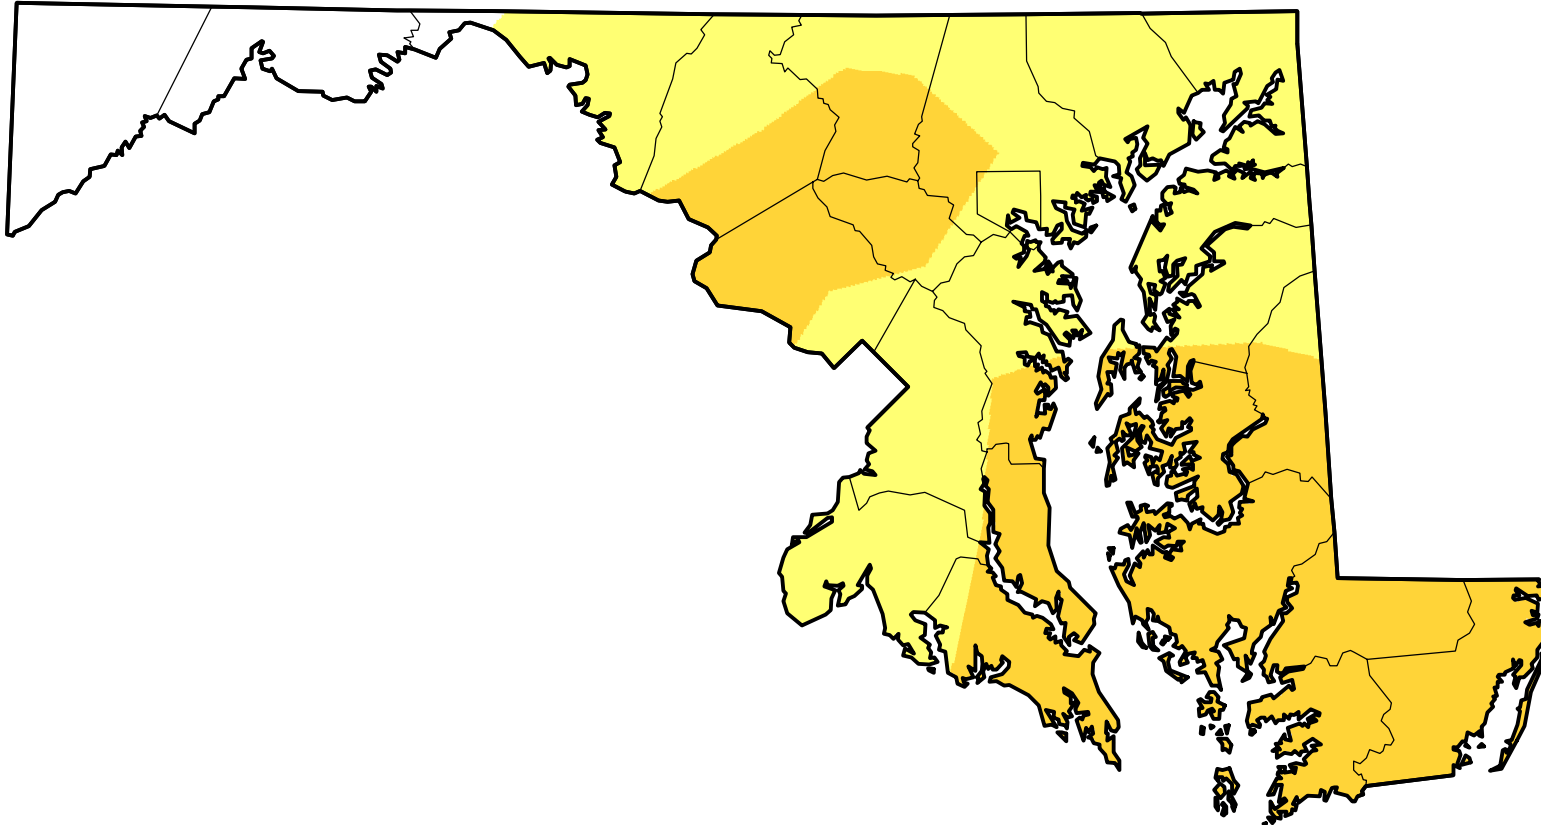

U.S. Drought Monitor Class Change - Maryland

26 Week

November 6, 2007
compared to
May 10, 2007

droughtmonitor.unl.edu