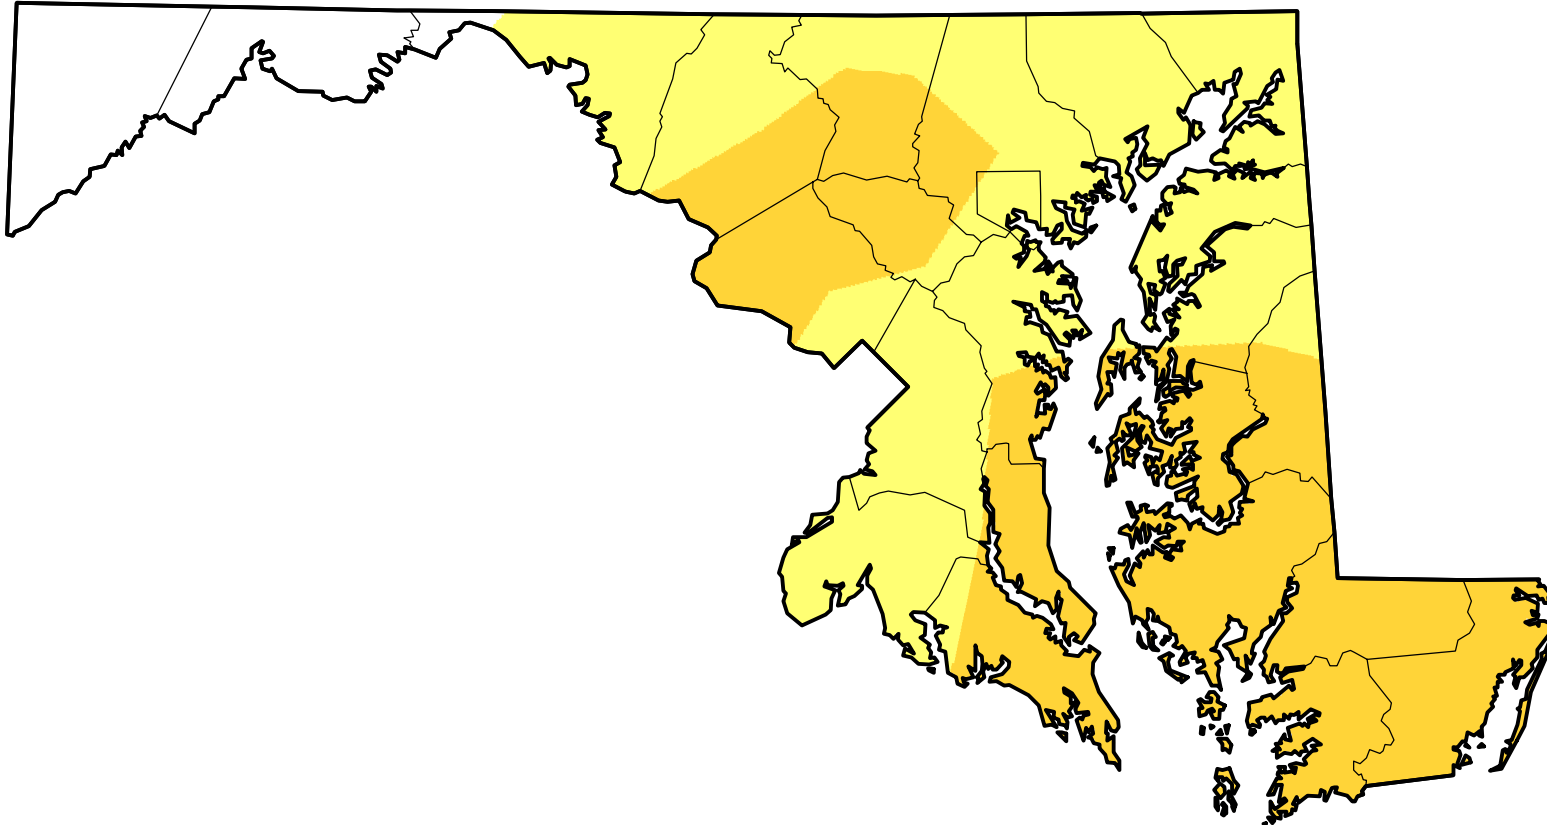

# U.S. Drought Monitor Class Change - Maryland

52 Week

November 6, 2007  
compared to  
November 9, 2006

[droughtmonitor.unl.edu](http://droughtmonitor.unl.edu)