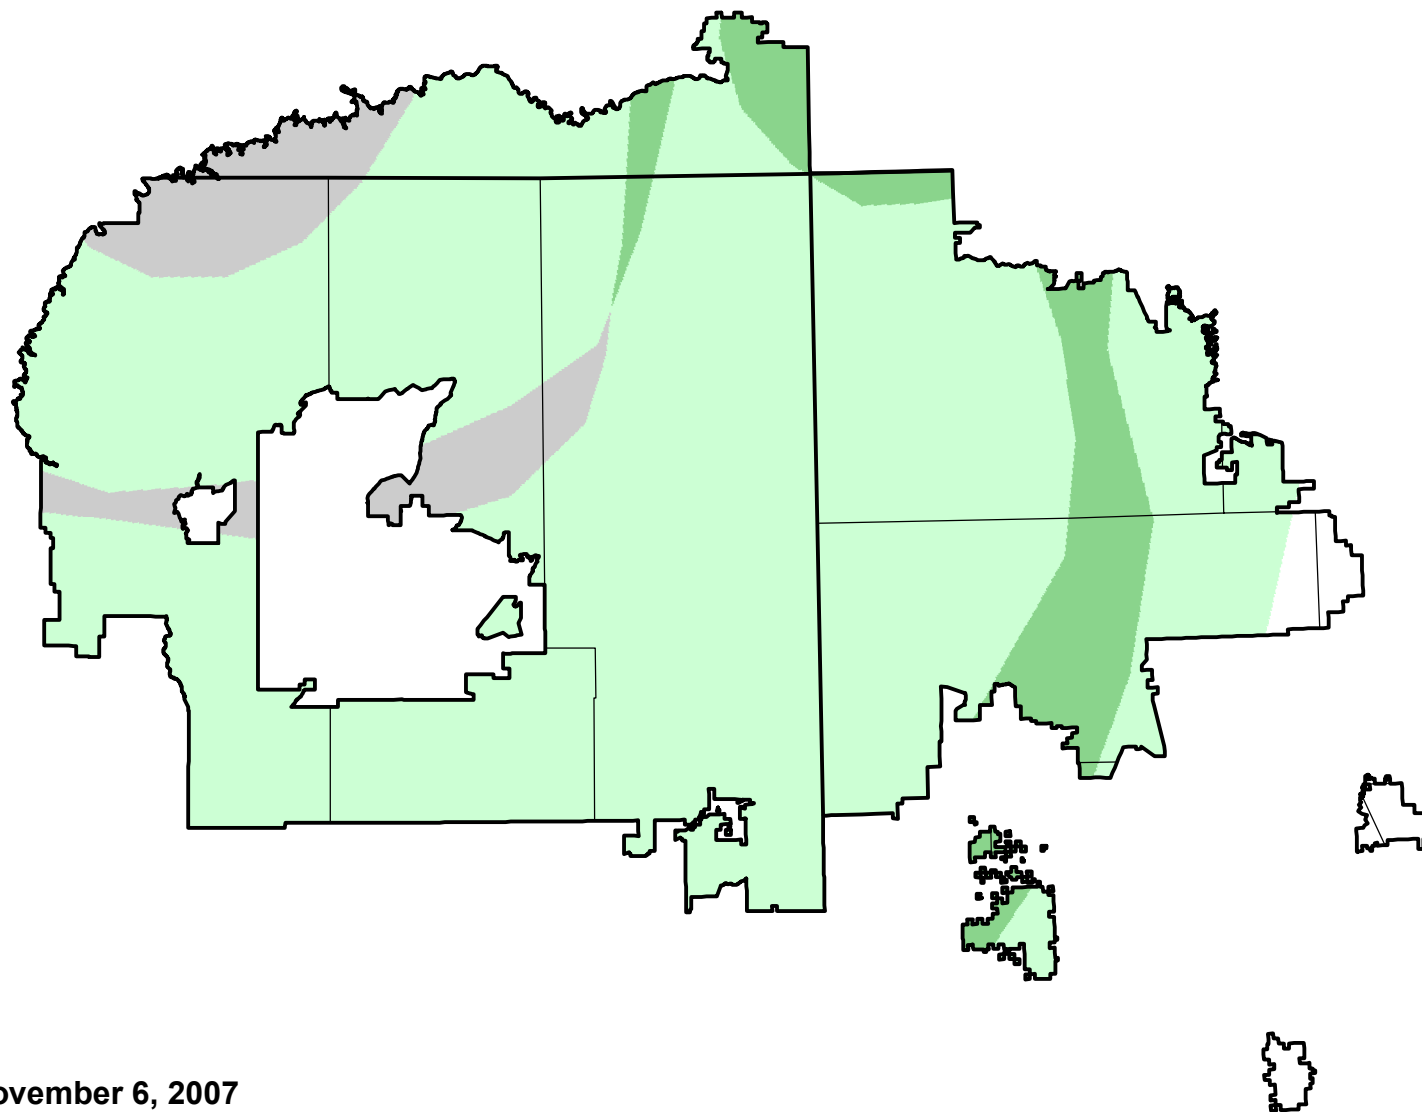

U.S. Drought Monitor Class Change - Navajo

13 Week

November 6, 2007
compared to
August 9, 2007

droughtmonitor.unl.edu

- | | |
|---|---------------------|
|  | 5 Class Degradation |
|  | 4 Class Degradation |
|  | 3 Class Degradation |
|  | 2 Class Degradation |
|  | 1 Class Degradation |
|  | No Change |
|  | 1 Class Improvement |
|  | 2 Class Improvement |
|  | 3 Class Improvement |
|  | 4 Class Improvement |
|  | 5 Class Improvement |