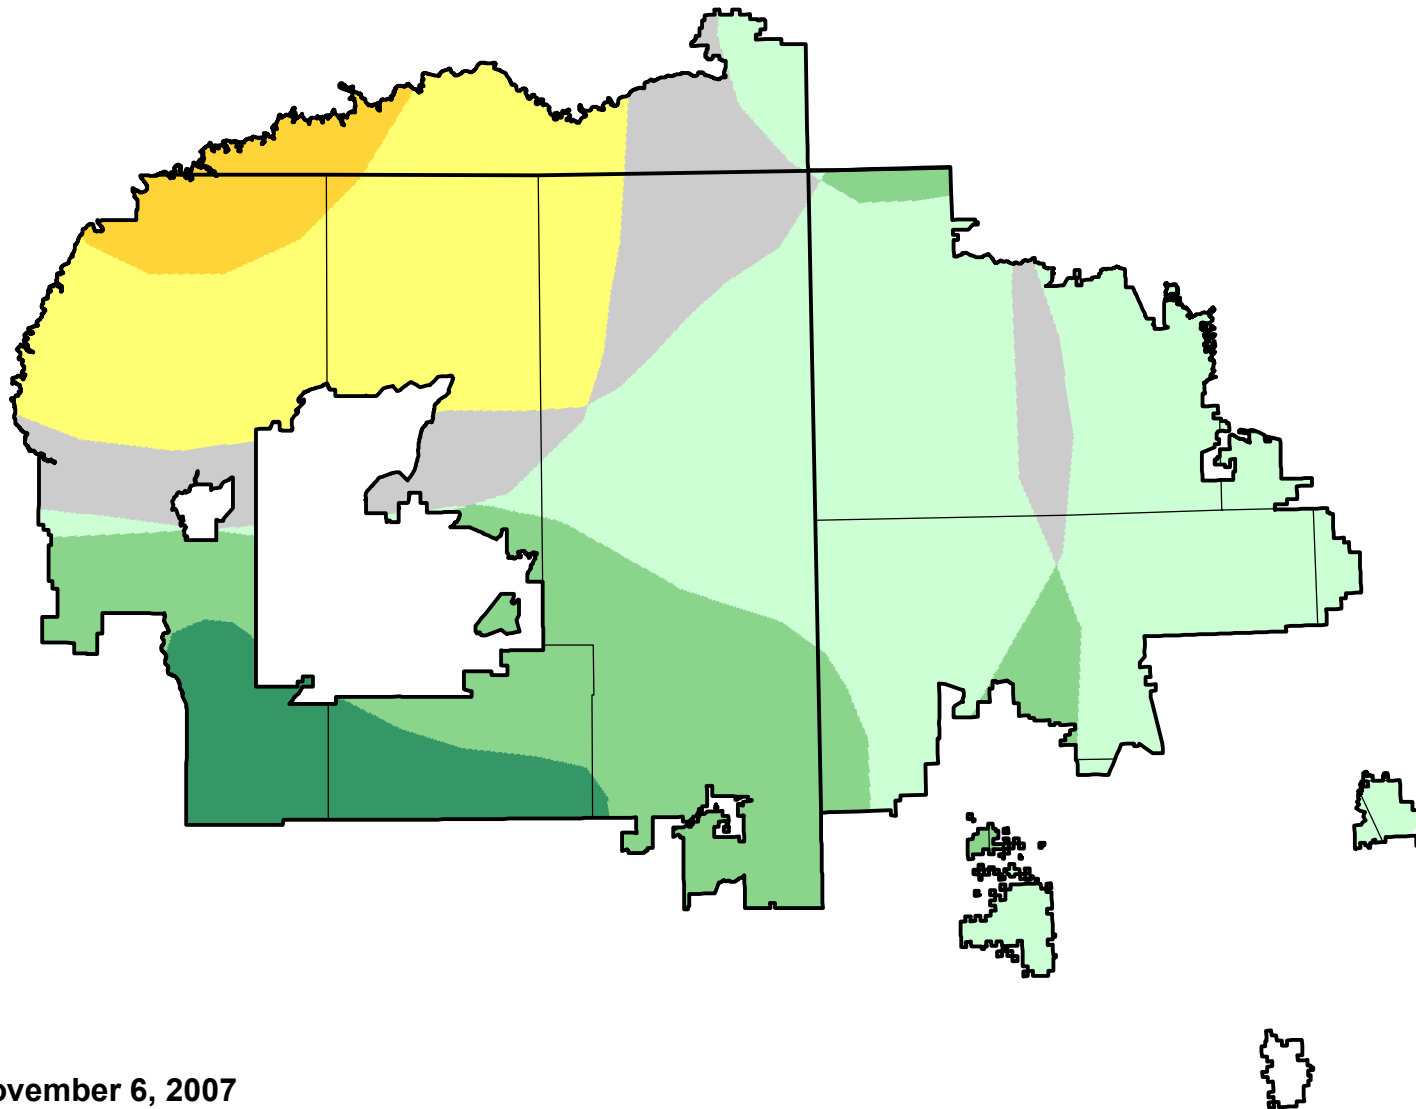

U.S. Drought Monitor Class Change - Navajo

Start of Calendar Year

November 6, 2007
compared to
January 4, 2007

droughtmonitor.unl.edu

-  5 Class Degradation
-  4 Class Degradation
-  3 Class Degradation
-  2 Class Degradation
-  1 Class Degradation
-  No Change
-  1 Class Improvement
-  2 Class Improvement
-  3 Class Improvement
-  4 Class Improvement
-  5 Class Improvement