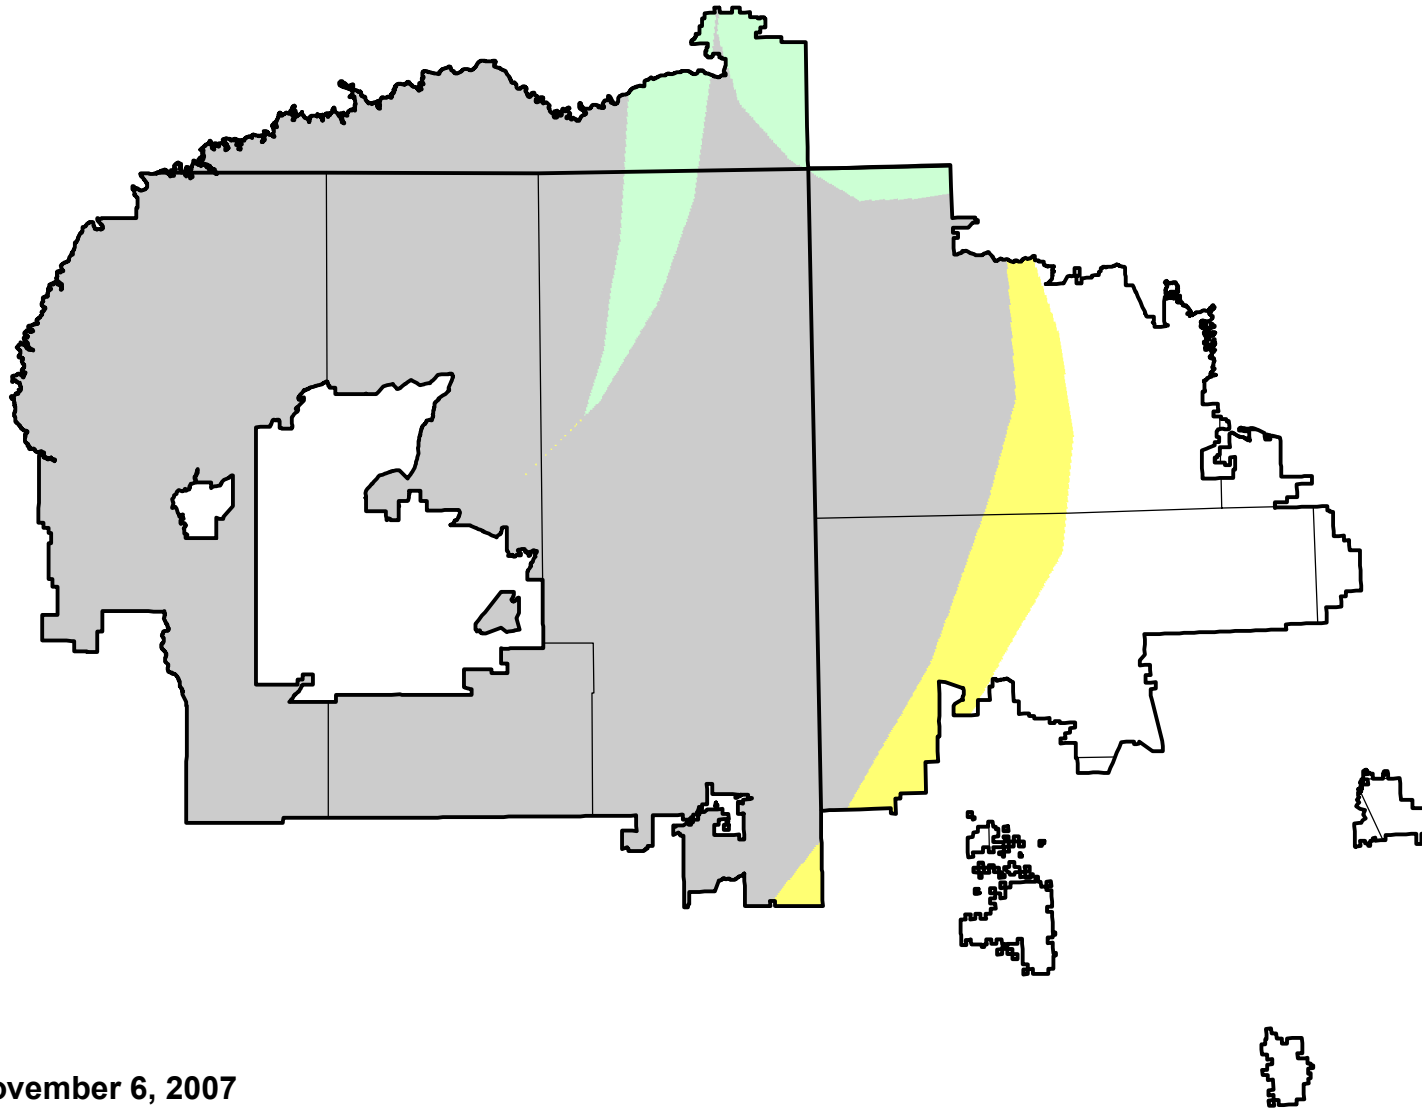

# U.S. Drought Monitor Class Change - Navajo

Start of Water Year

November 6, 2007  
compared to  
September 27, 2007

[droughtmonitor.unl.edu](http://droughtmonitor.unl.edu)

- |   |                     |
|---|---------------------|
|  | 5 Class Degradation |
|  | 4 Class Degradation |
|  | 3 Class Degradation |
|  | 2 Class Degradation |
|  | 1 Class Degradation |
|  | No Change           |
|  | 1 Class Improvement |
|  | 2 Class Improvement |
|  | 3 Class Improvement |
|  | 4 Class Improvement |
|  | 5 Class Improvement |