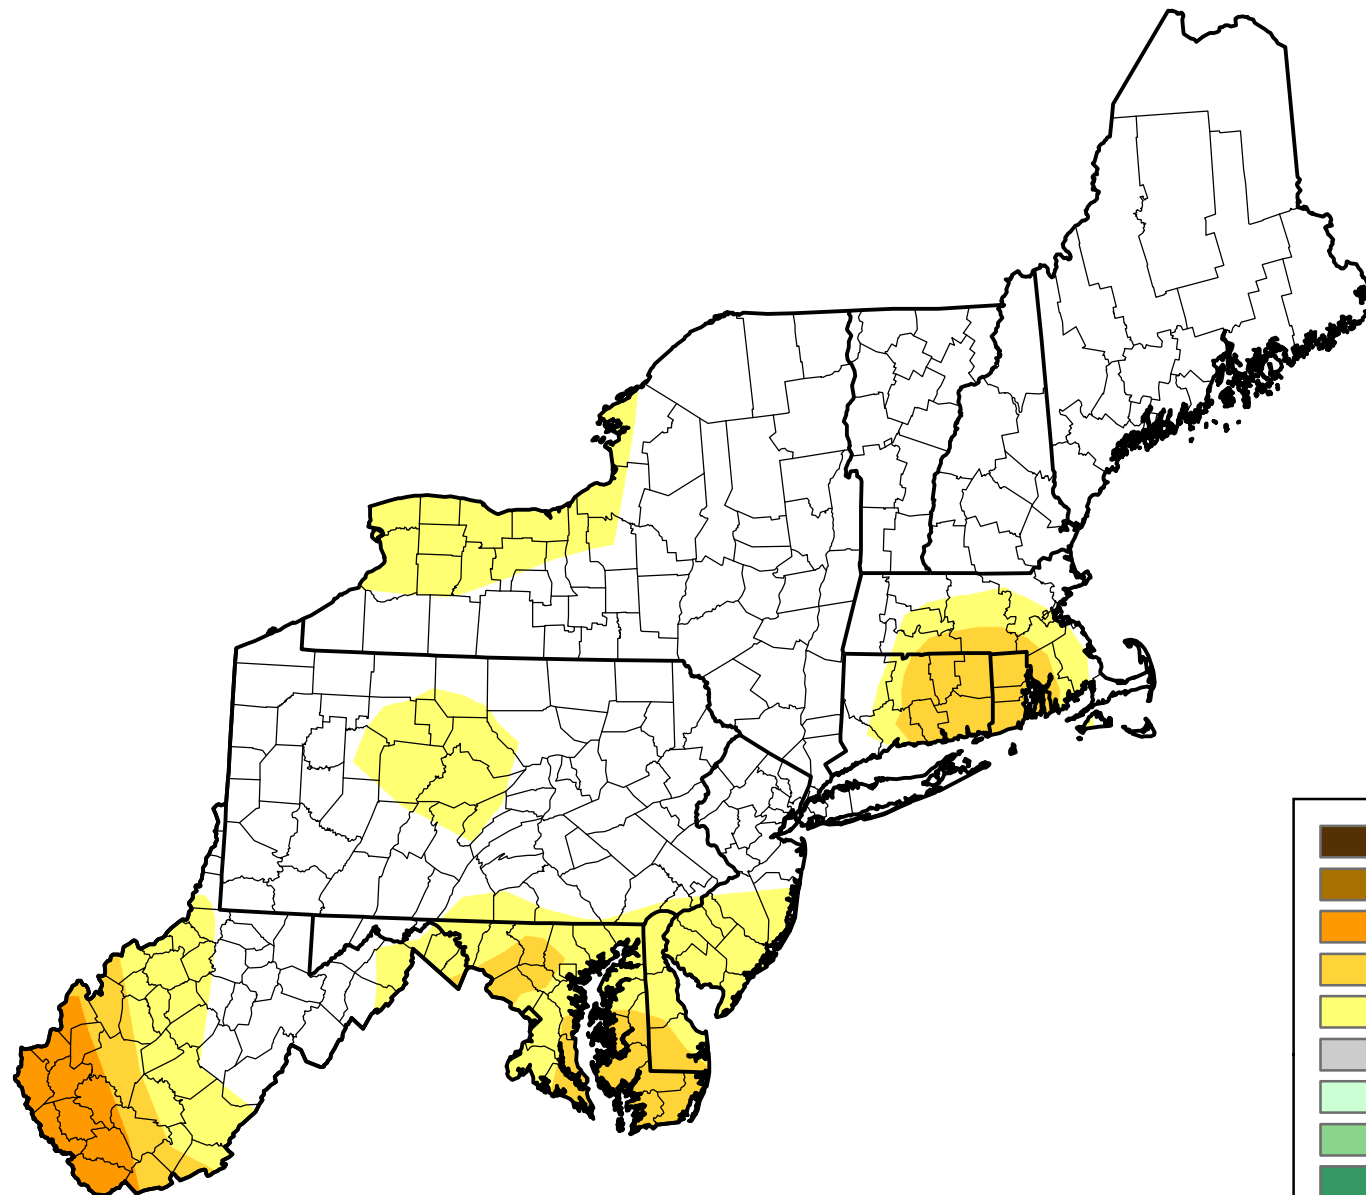

U.S. Drought Monitor Class Change - Northeast

52 Week

November 6, 2007
compared to
November 9, 2006

droughtmonitor.unl.edu