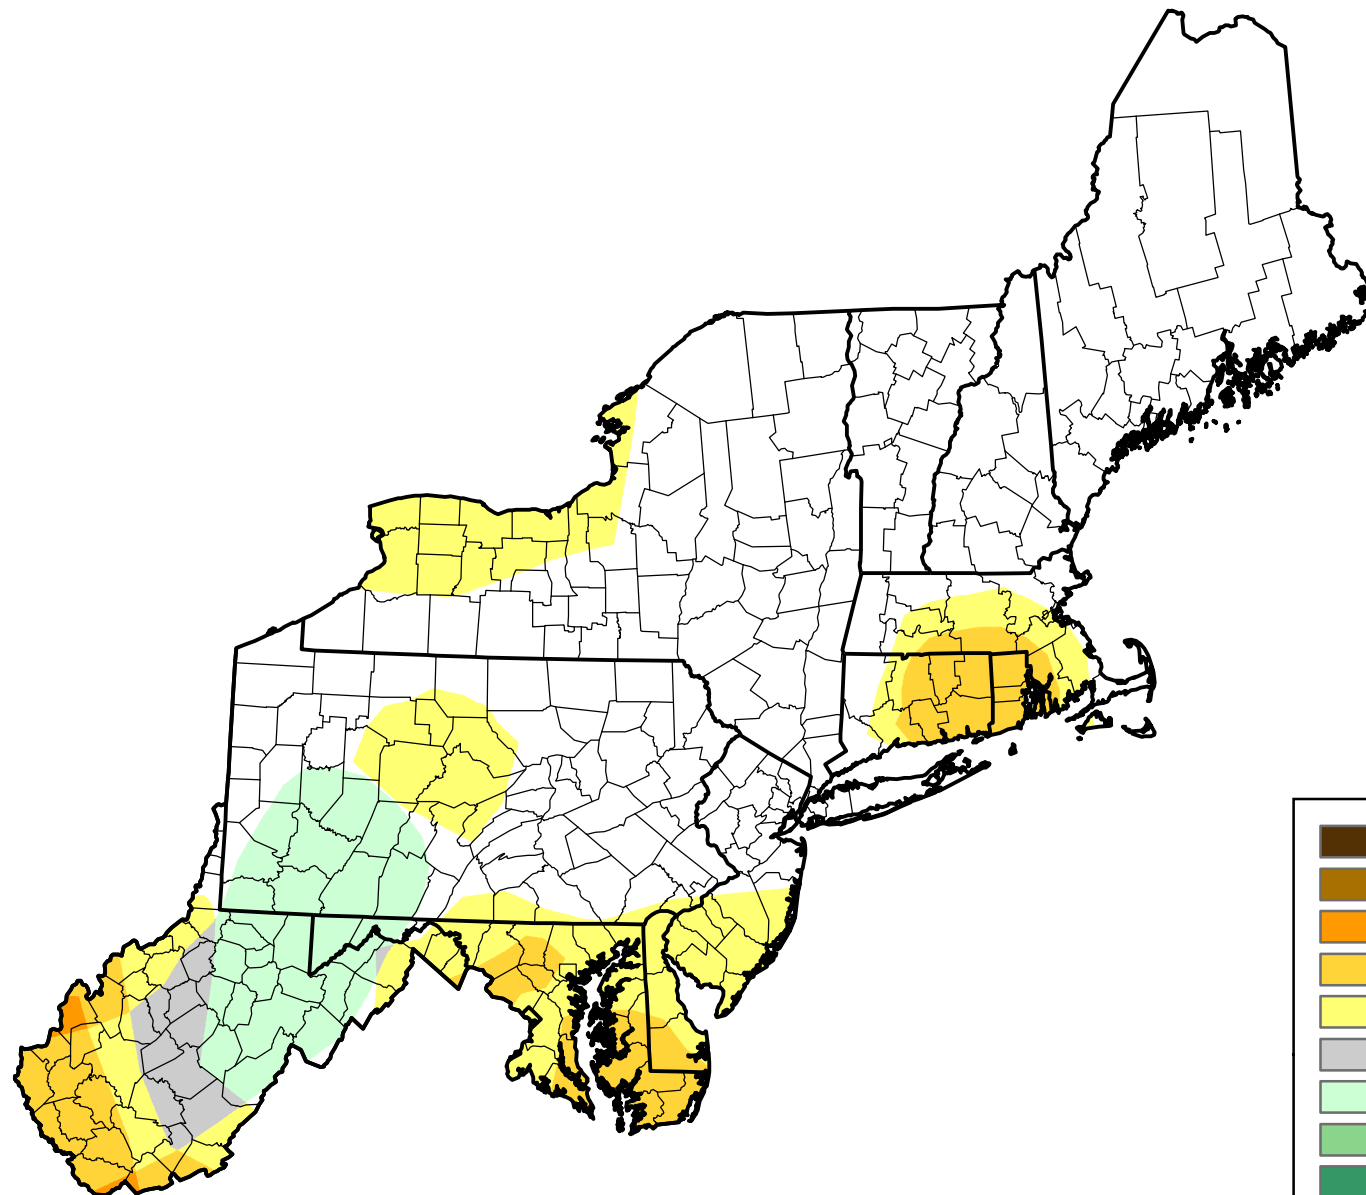

U.S. Drought Monitor Class Change - Northeast

Start of Calendar Year

November 6, 2007
compared to
January 4, 2007

droughtmonitor.unl.edu

-  5 Class Degradation
-  4 Class Degradation
-  3 Class Degradation
-  2 Class Degradation
-  1 Class Degradation
-  No Change
-  1 Class Improvement
-  2 Class Improvement
-  3 Class Improvement
-  4 Class Improvement
-  5 Class Improvement