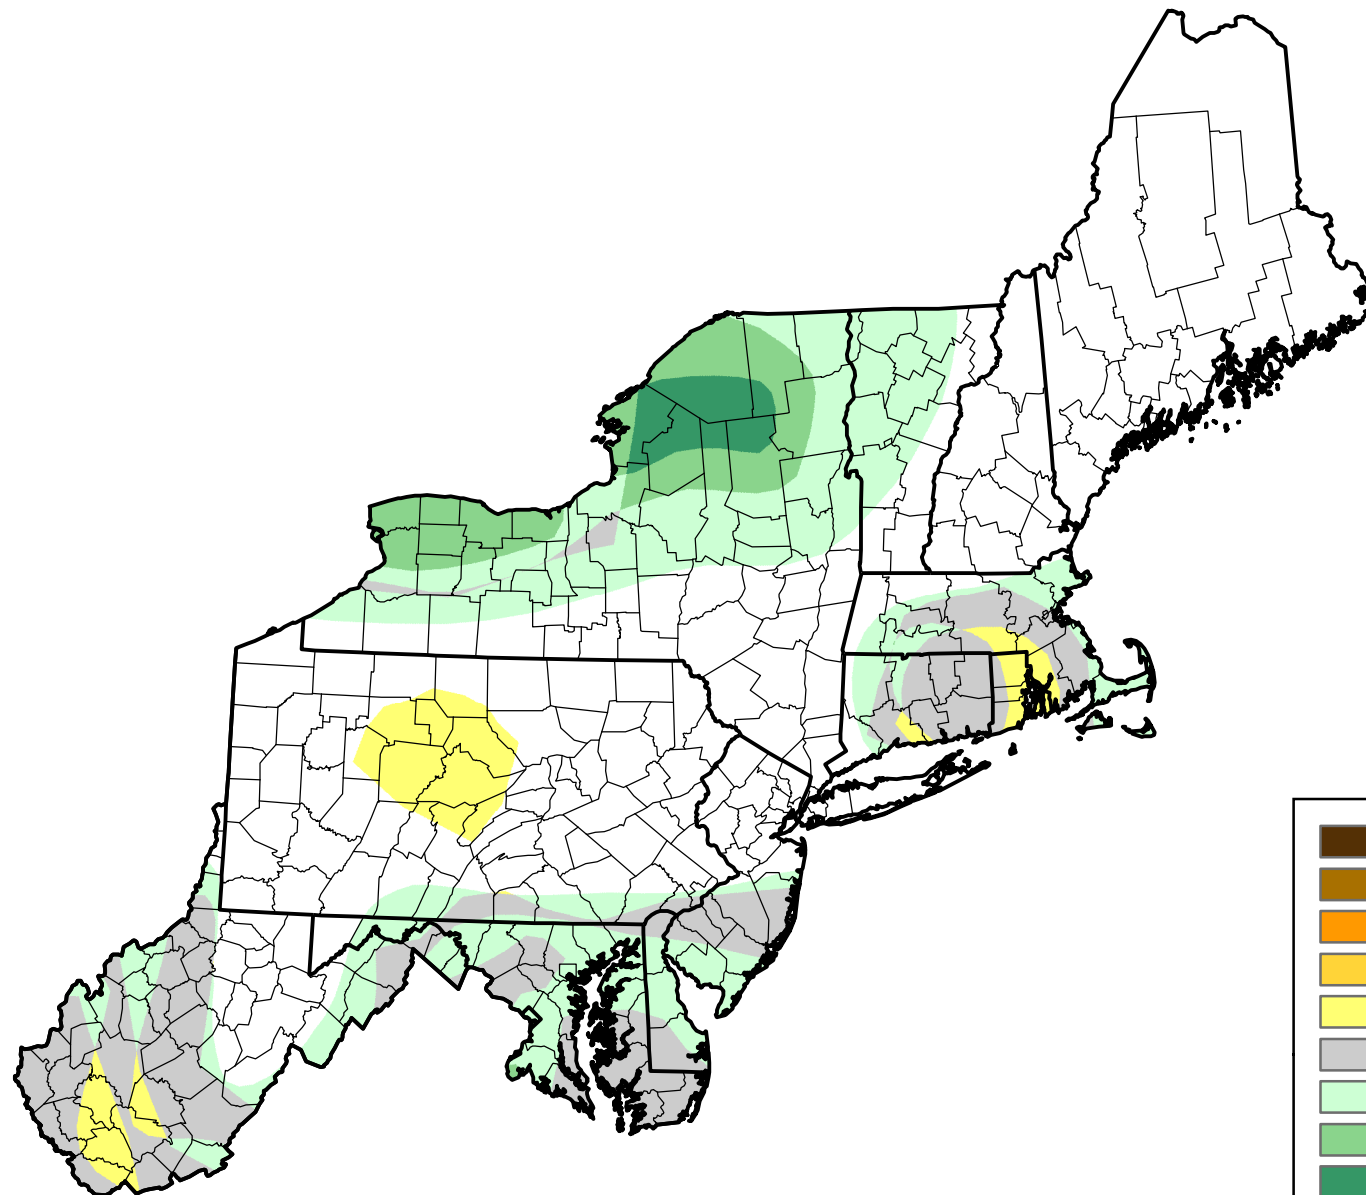

U.S. Drought Monitor Class Change - Northeast

Start of Water Year

November 6, 2007
compared to
September 27, 2007

droughtmonitor.unl.edu

-  5 Class Degradation
-  4 Class Degradation
-  3 Class Degradation
-  2 Class Degradation
-  1 Class Degradation
-  No Change
-  1 Class Improvement
-  2 Class Improvement
-  3 Class Improvement
-  4 Class Improvement
-  5 Class Improvement