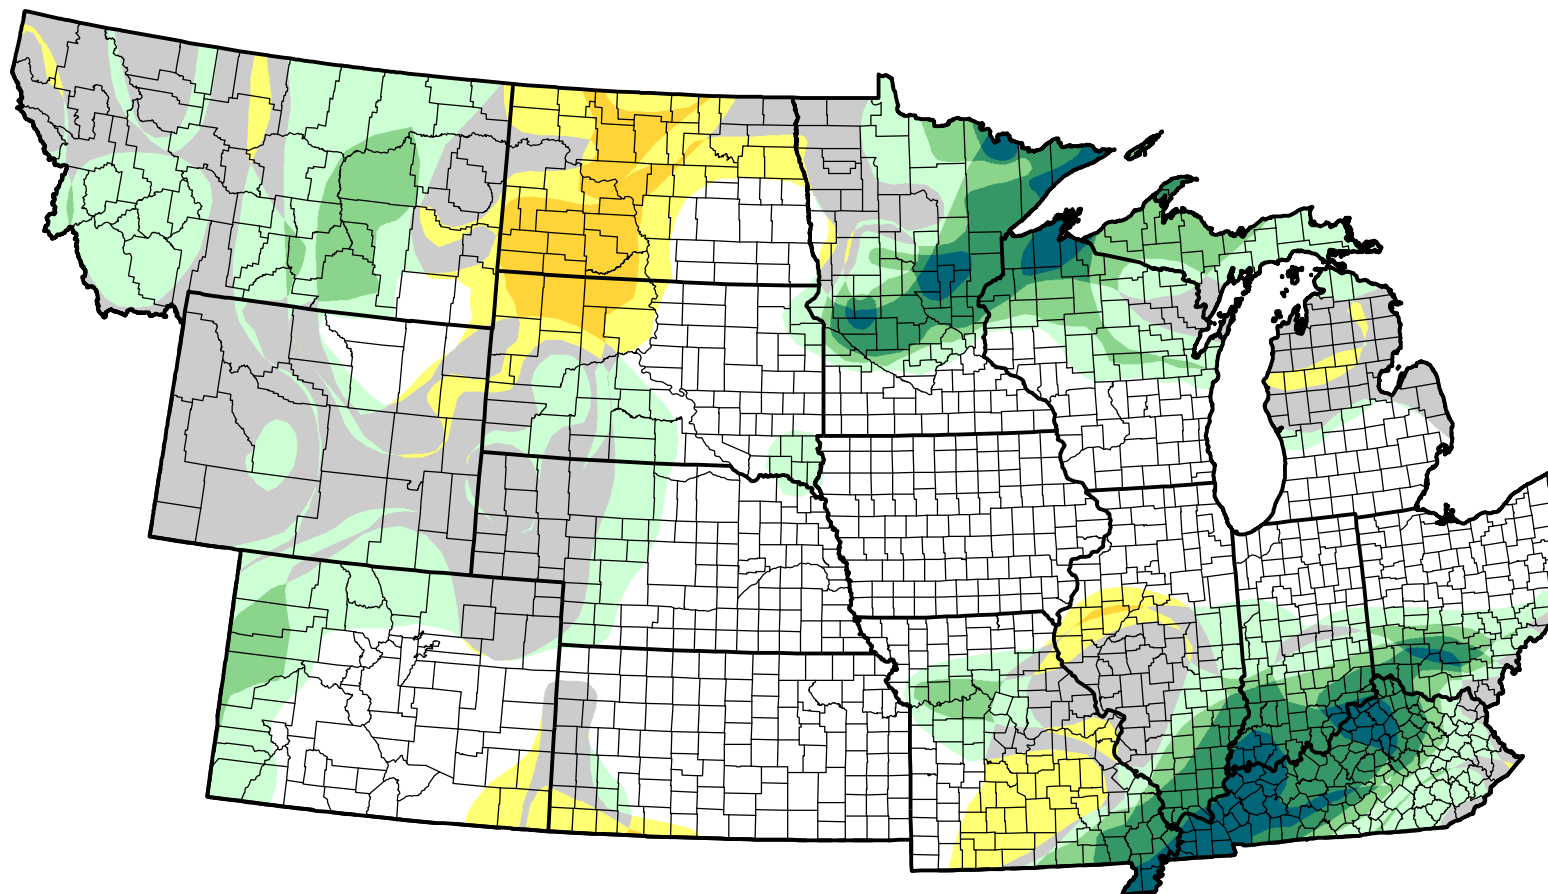

U.S. Drought Monitor Class Change - NWS Central 8 Week

**November 6, 2007
compared to
September 13, 2007**

droughtmonitor.unl.edu

-  5 Class Degradation
-  4 Class Degradation
-  3 Class Degradation
-  2 Class Degradation
-  1 Class Degradation
-  No Change
-  1 Class Improvement
-  2 Class Improvement
-  3 Class Improvement
-  4 Class Improvement
-  5 Class Improvement