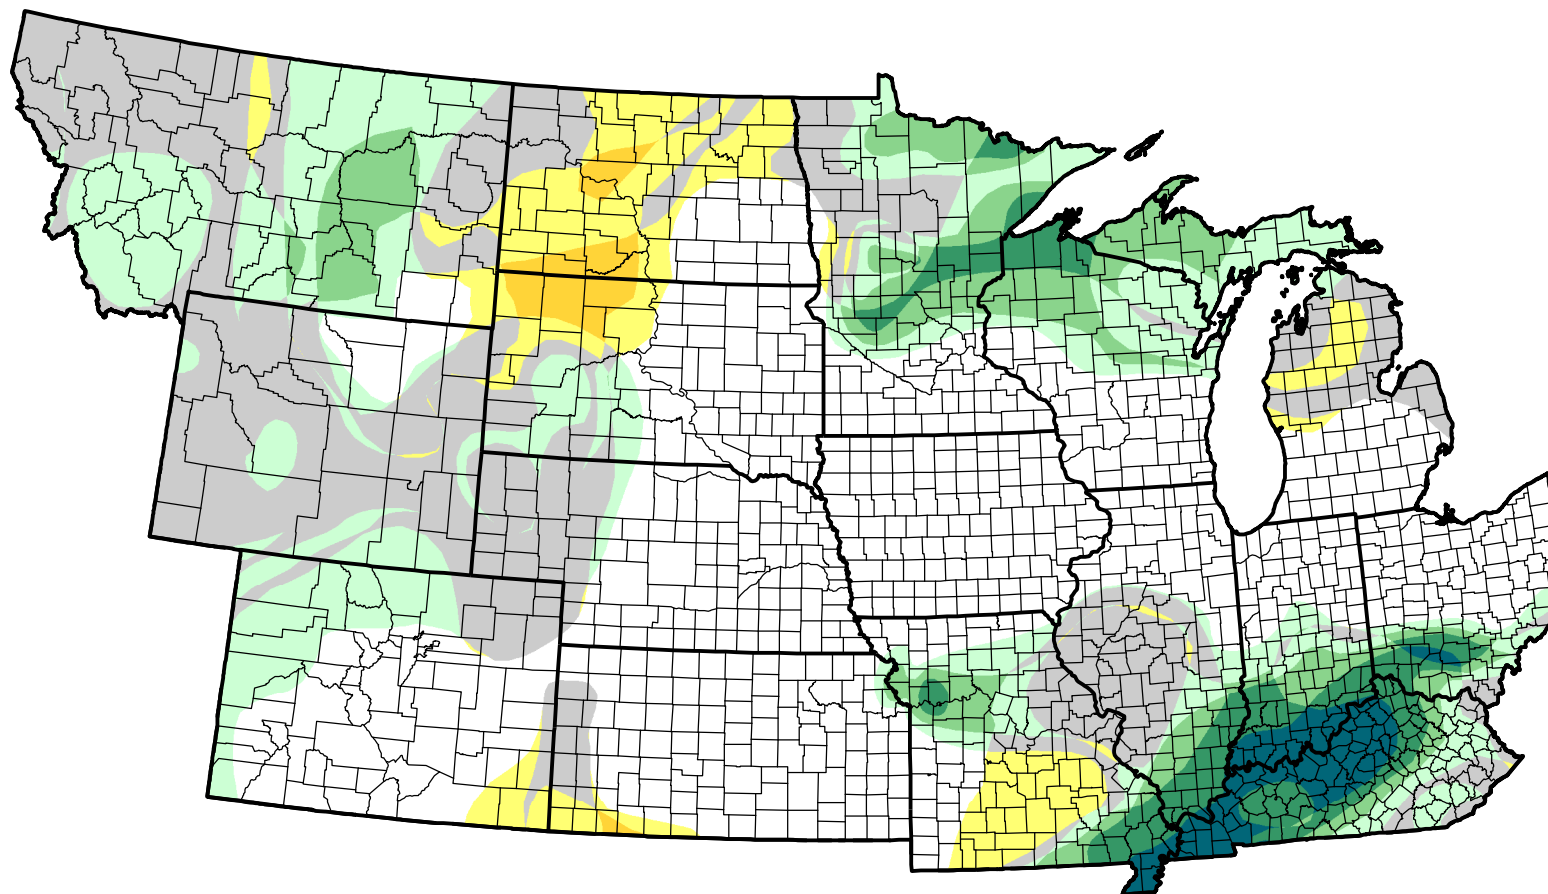

U.S. Drought Monitor Class Change - NWS Central Start of Water Year

-  5 Class Degradation
-  4 Class Degradation
-  3 Class Degradation
-  2 Class Degradation
-  1 Class Degradation
-  No Change
-  1 Class Improvement
-  2 Class Improvement
-  3 Class Improvement
-  4 Class Improvement
-  5 Class Improvement

November 6, 2007
compared to
September 27, 2007

droughtmonitor.unl.edu