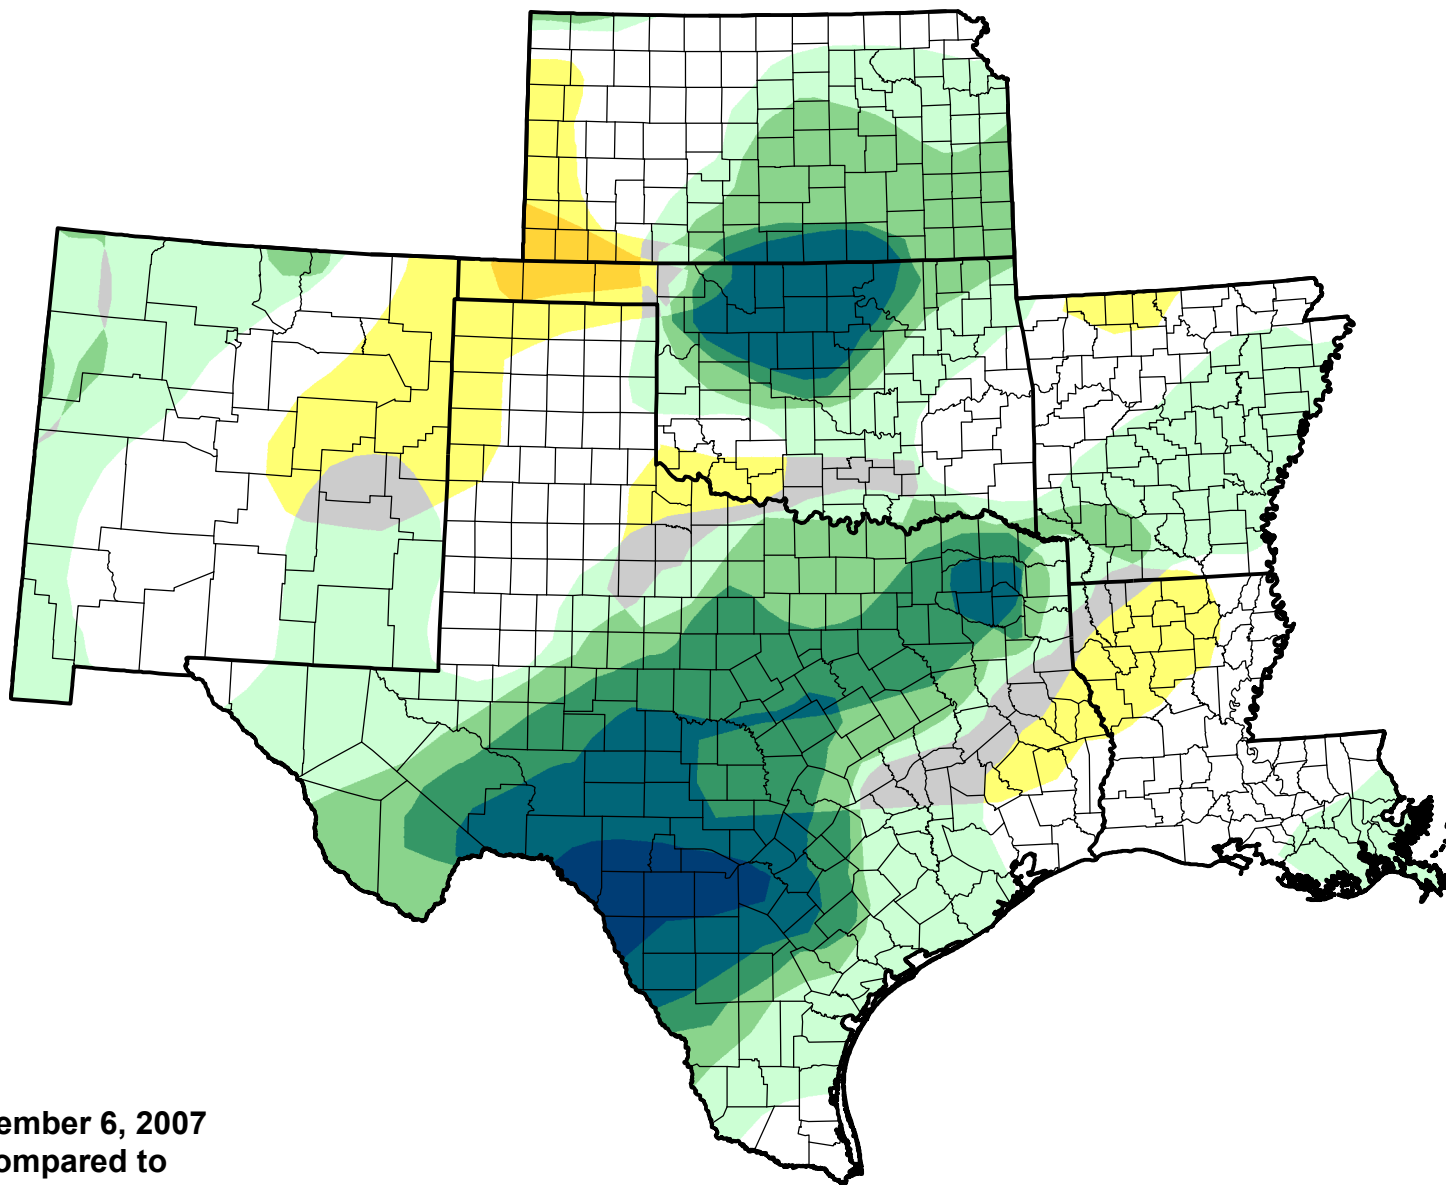

U.S. Drought Monitor Class Change - SCIPP

Start of Calendar Year

November 6, 2007
compared to
January 4, 2007

droughtmonitor.unl.edu

- 5 Class Degradation
- 4 Class Degradation
- 3 Class Degradation
- 2 Class Degradation
- 1 Class Degradation
- No Change
- 1 Class Improvement
- 2 Class Improvement
- 3 Class Improvement
- 4 Class Improvement
- 5 Class Improvement