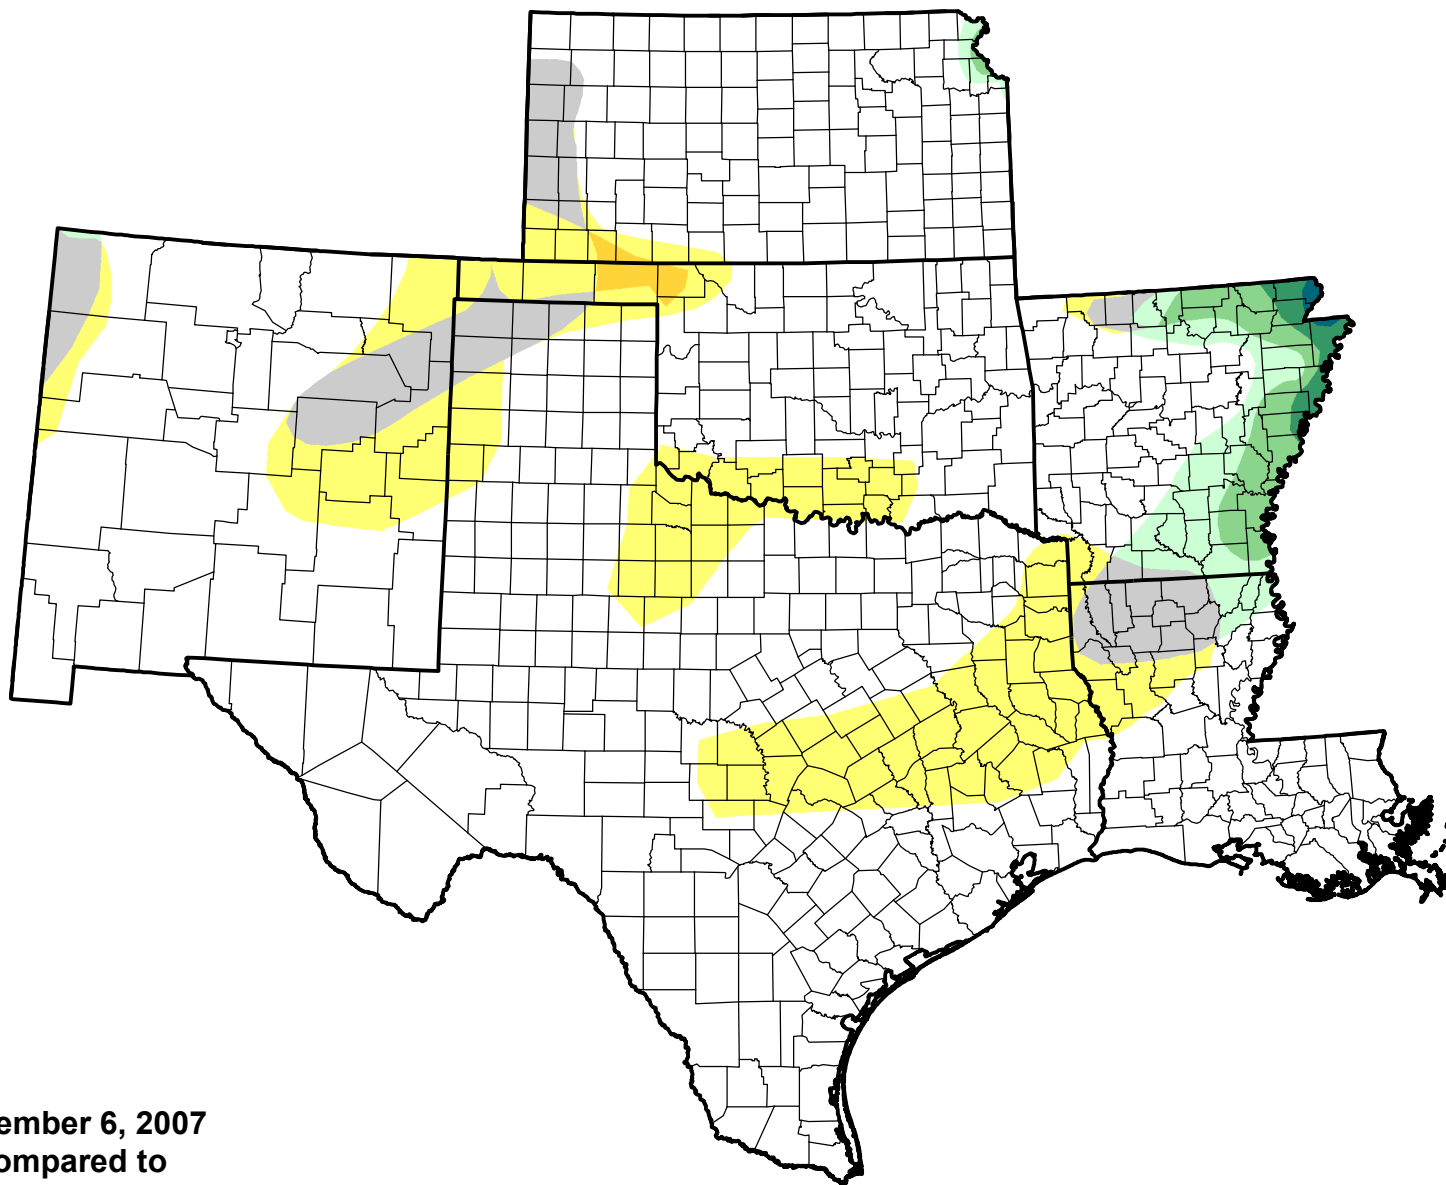

U.S. Drought Monitor Class Change - SCIPP

Start of Water Year

November 6, 2007
compared to
September 27, 2007

droughtmonitor.unl.edu

-  5 Class Degradation
-  4 Class Degradation
-  3 Class Degradation
-  2 Class Degradation
-  1 Class Degradation
-  No Change
-  1 Class Improvement
-  2 Class Improvement
-  3 Class Improvement
-  4 Class Improvement
-  5 Class Improvement