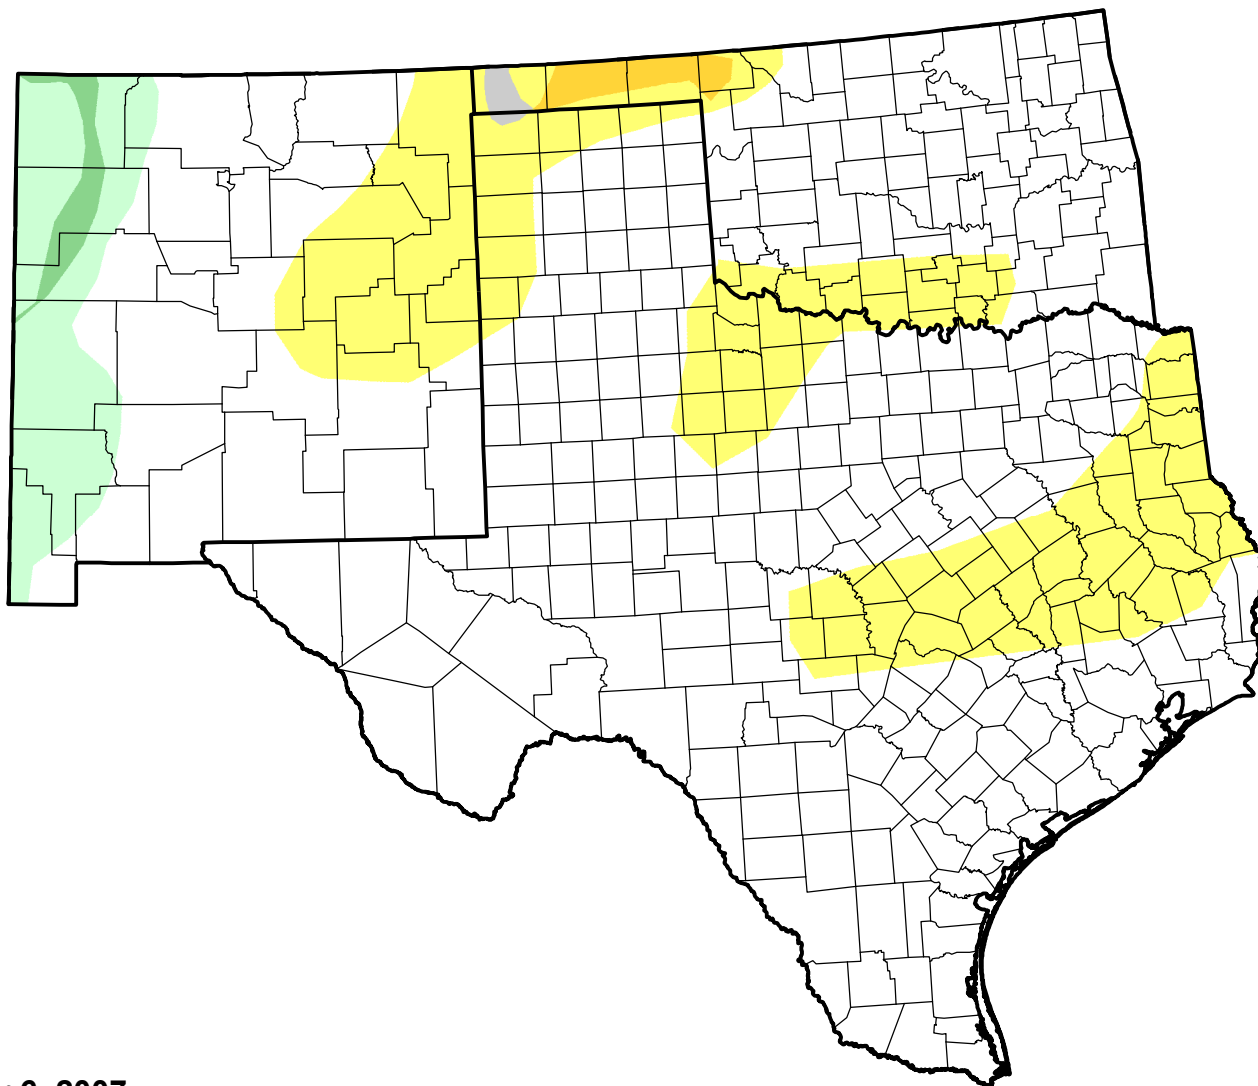

U.S. Drought Monitor Class Change - Southern Plains RDEWS

13 Week

November 6, 2007
compared to
August 9, 2007

droughtmonitor.unl.edu

-  5 Class Degradation
-  4 Class Degradation
-  3 Class Degradation
-  2 Class Degradation
-  1 Class Degradation
-  No Change
-  1 Class Improvement
-  2 Class Improvement
-  3 Class Improvement
-  4 Class Improvement
-  5 Class Improvement