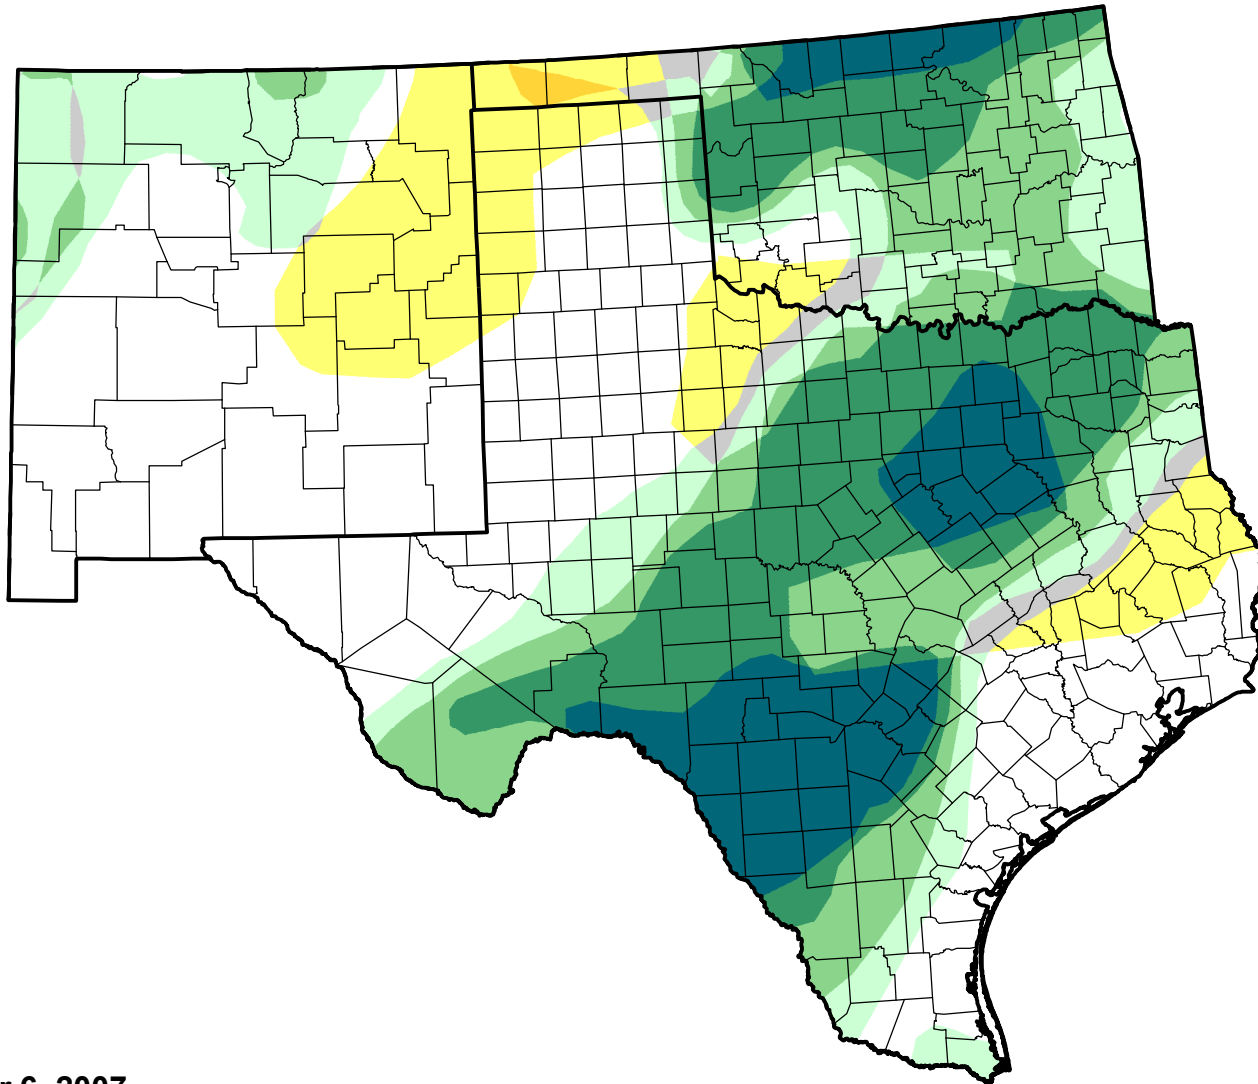

U.S. Drought Monitor Class Change - Southern Plains RDEWS

52 Week

November 6, 2007
compared to
November 9, 2006

droughtmonitor.unl.edu

-  5 Class Degradation
-  4 Class Degradation
-  3 Class Degradation
-  2 Class Degradation
-  1 Class Degradation
-  No Change
-  1 Class Improvement
-  2 Class Improvement
-  3 Class Improvement
-  4 Class Improvement
-  5 Class Improvement