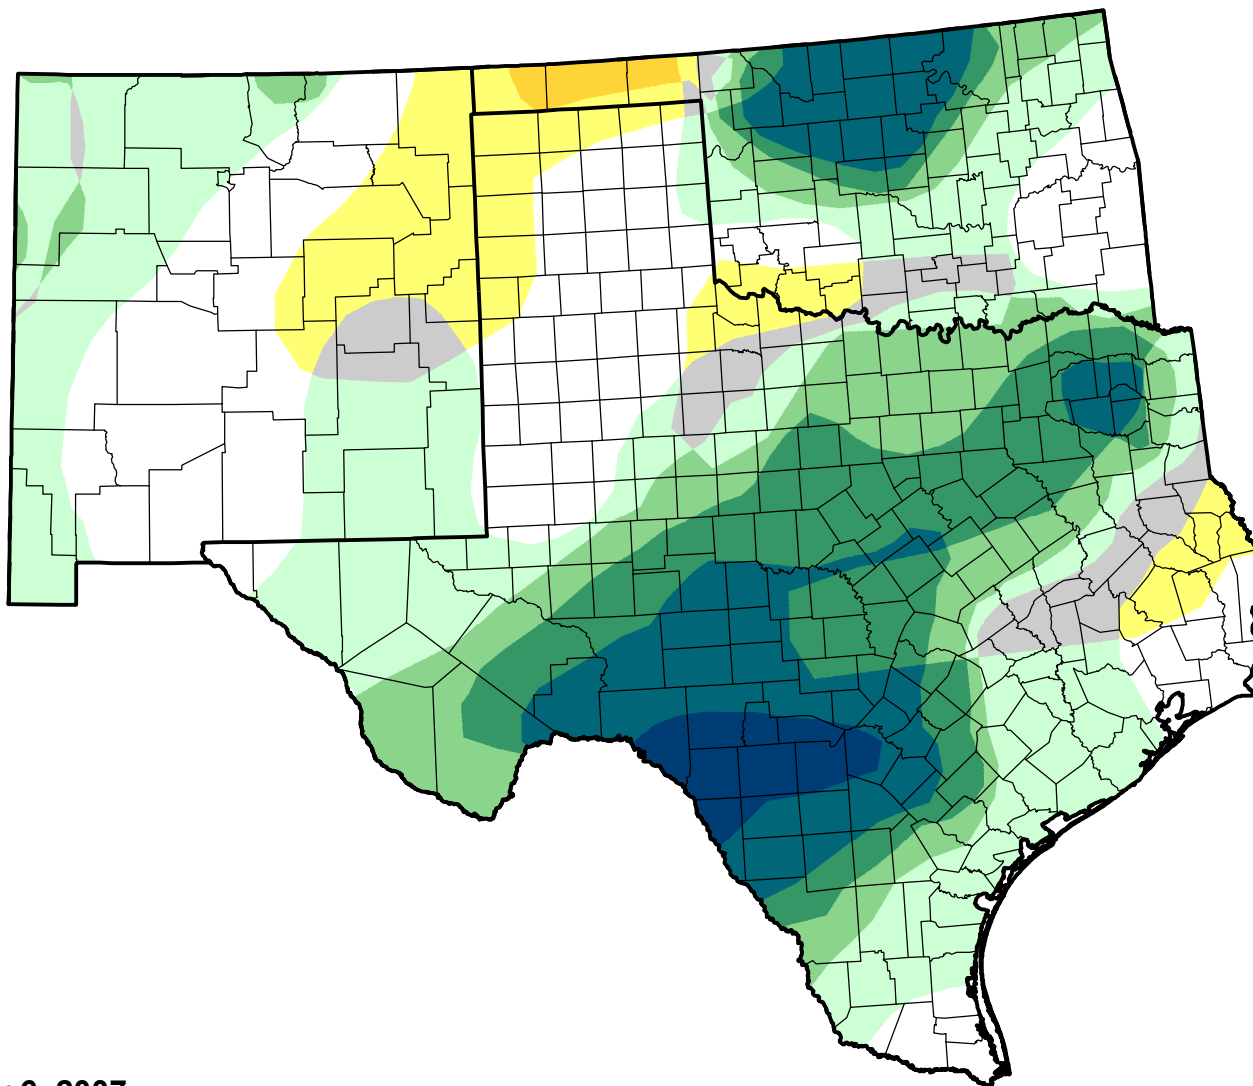

U.S. Drought Monitor Class Change - Southern Plains RDEWS

Start of Calendar Year

November 6, 2007
compared to
January 4, 2007

droughtmonitor.unl.edu

- | | |
|---|---------------------|
|  | 5 Class Degradation |
|  | 4 Class Degradation |
|  | 3 Class Degradation |
|  | 2 Class Degradation |
|  | No Change |
|  | 1 Class Improvement |
|  | 2 Class Improvement |
|  | 3 Class Improvement |
|  | 4 Class Improvement |
|  | 5 Class Improvement |