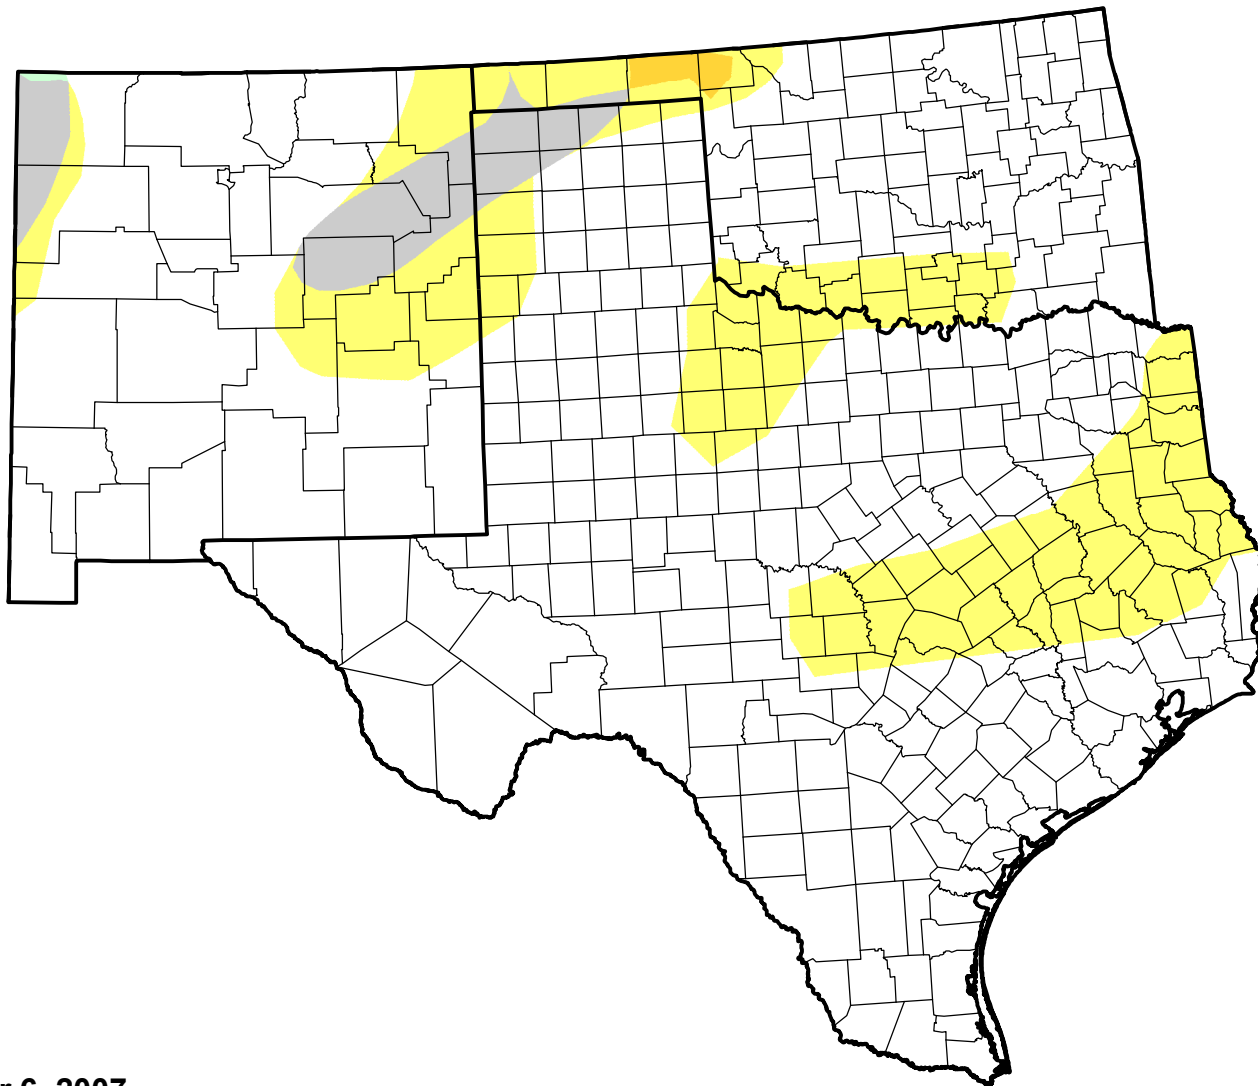

U.S. Drought Monitor Class Change - Southern Plains RDEWS

Start of Water Year

November 6, 2007
compared to
September 27, 2007

droughtmonitor.unl.edu