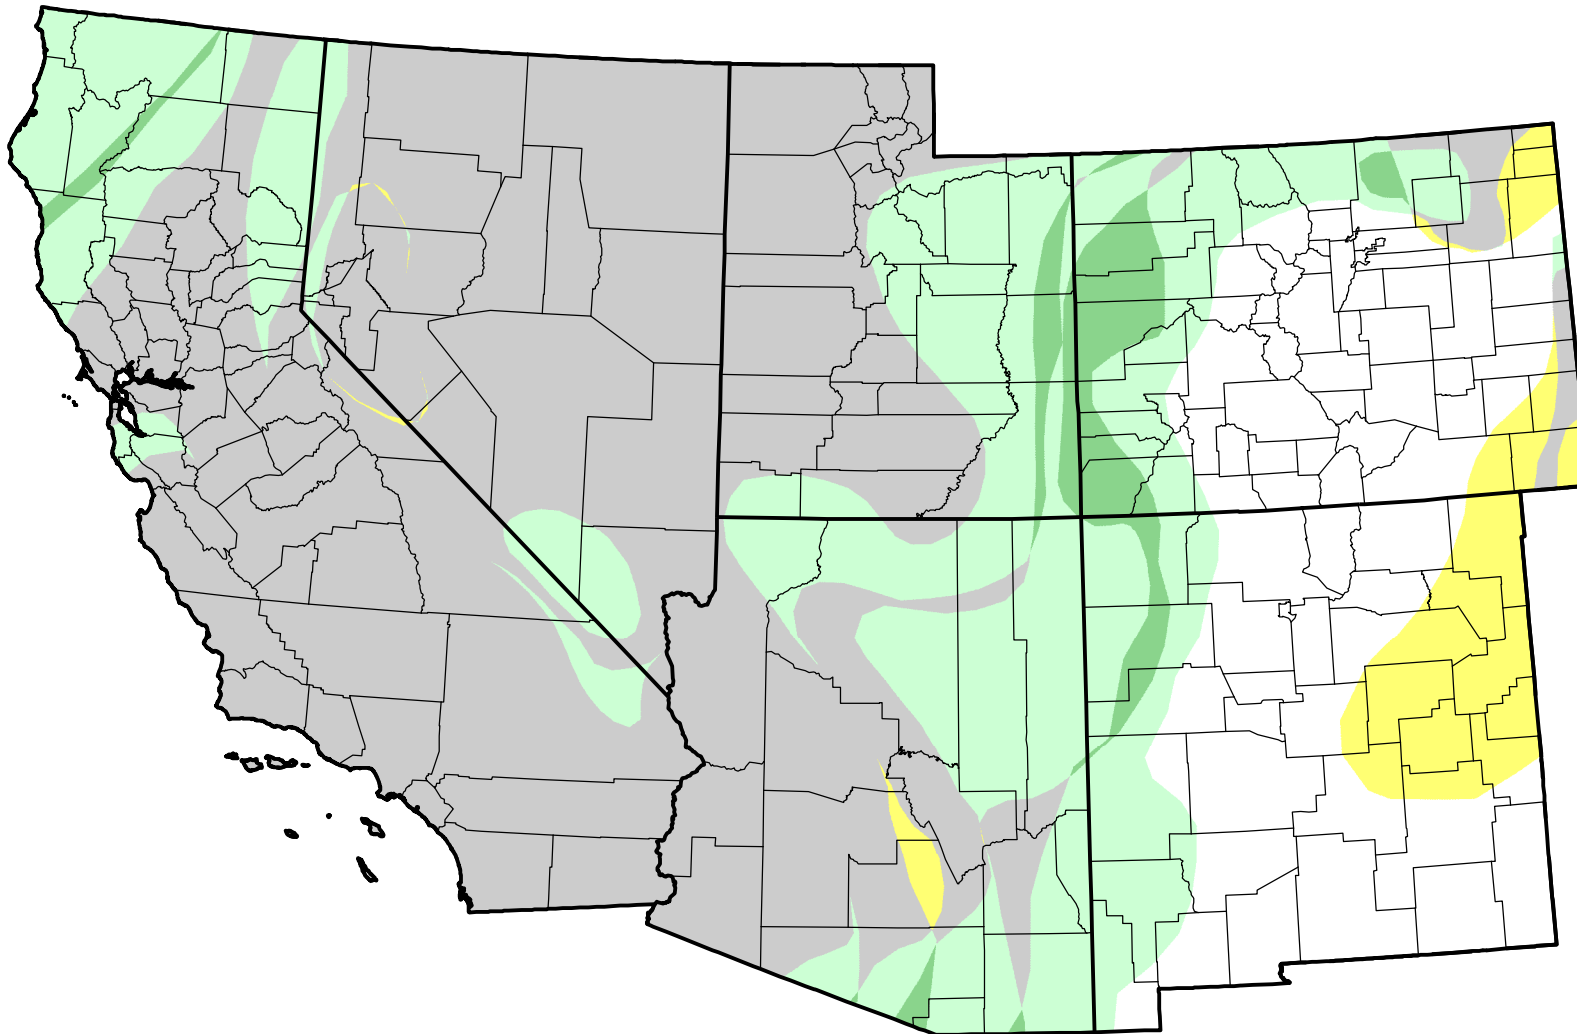

U.S. Drought Monitor Class Change - Southwest

13 Week

November 6, 2007
compared to
August 9, 2007

droughtmonitor.unl.edu

-  5 Class Degradation
-  4 Class Degradation
-  3 Class Degradation
-  2 Class Degradation
-  1 Class Degradation
-  No Change
-  1 Class Improvement
-  2 Class Improvement
-  3 Class Improvement
-  4 Class Improvement
-  5 Class Improvement