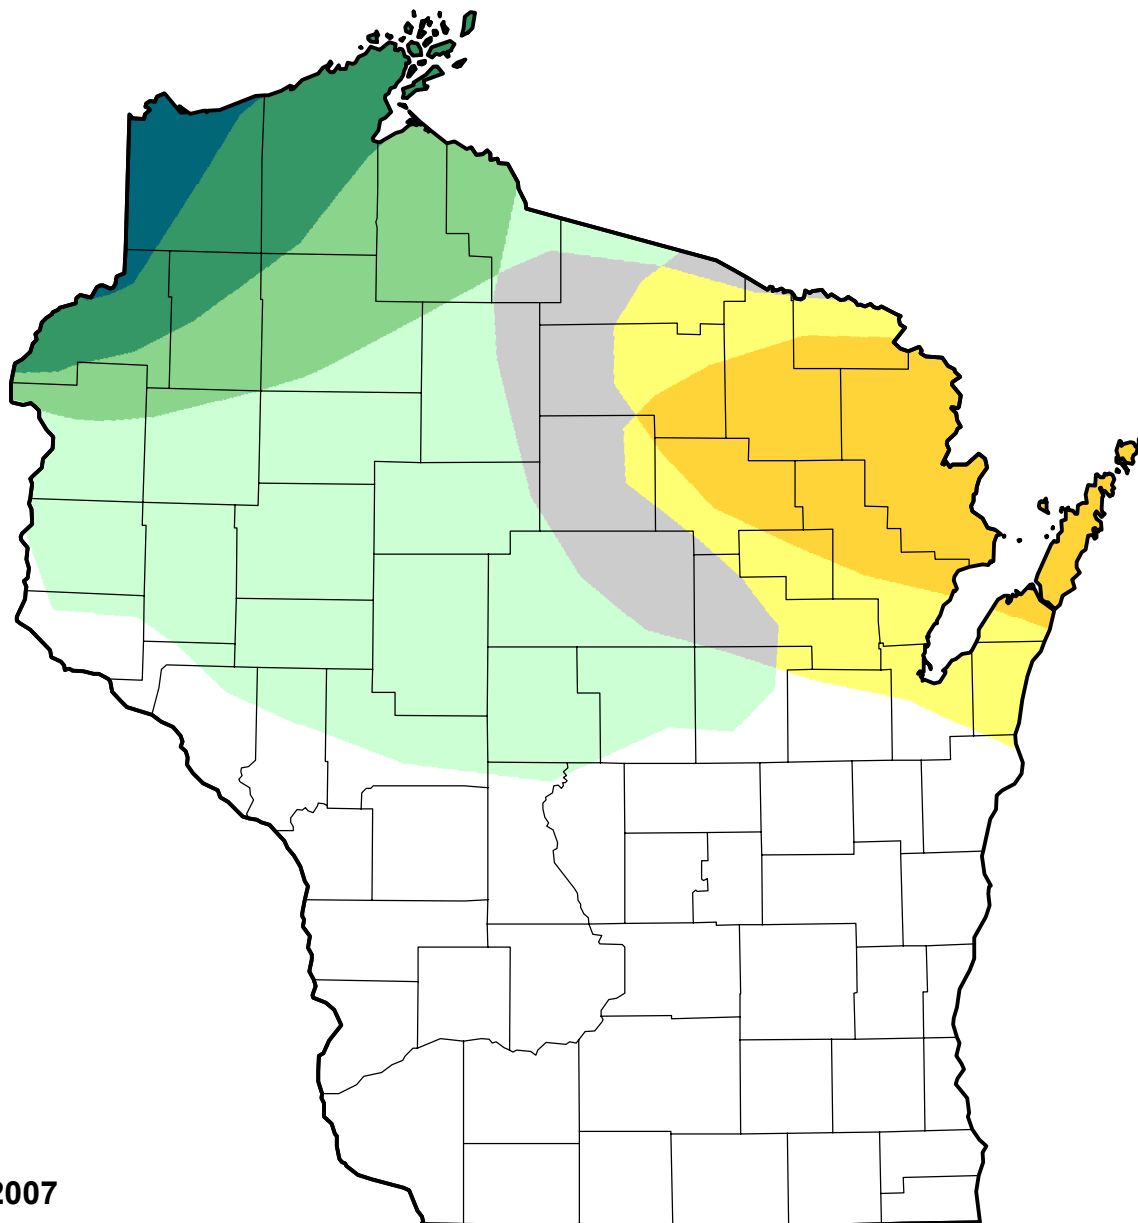

U.S. Drought Monitor Class Change - Wisconsin

52 Week

November 6, 2007
compared to
November 9, 2006

droughtmonitor.unl.edu

-  5 Class Degradation
-  4 Class Degradation
-  3 Class Degradation
-  2 Class Degradation
-  1 Class Degradation
-  No Change
-  1 Class Improvement
-  2 Class Improvement
-  3 Class Improvement
-  4 Class Improvement
-  5 Class Improvement