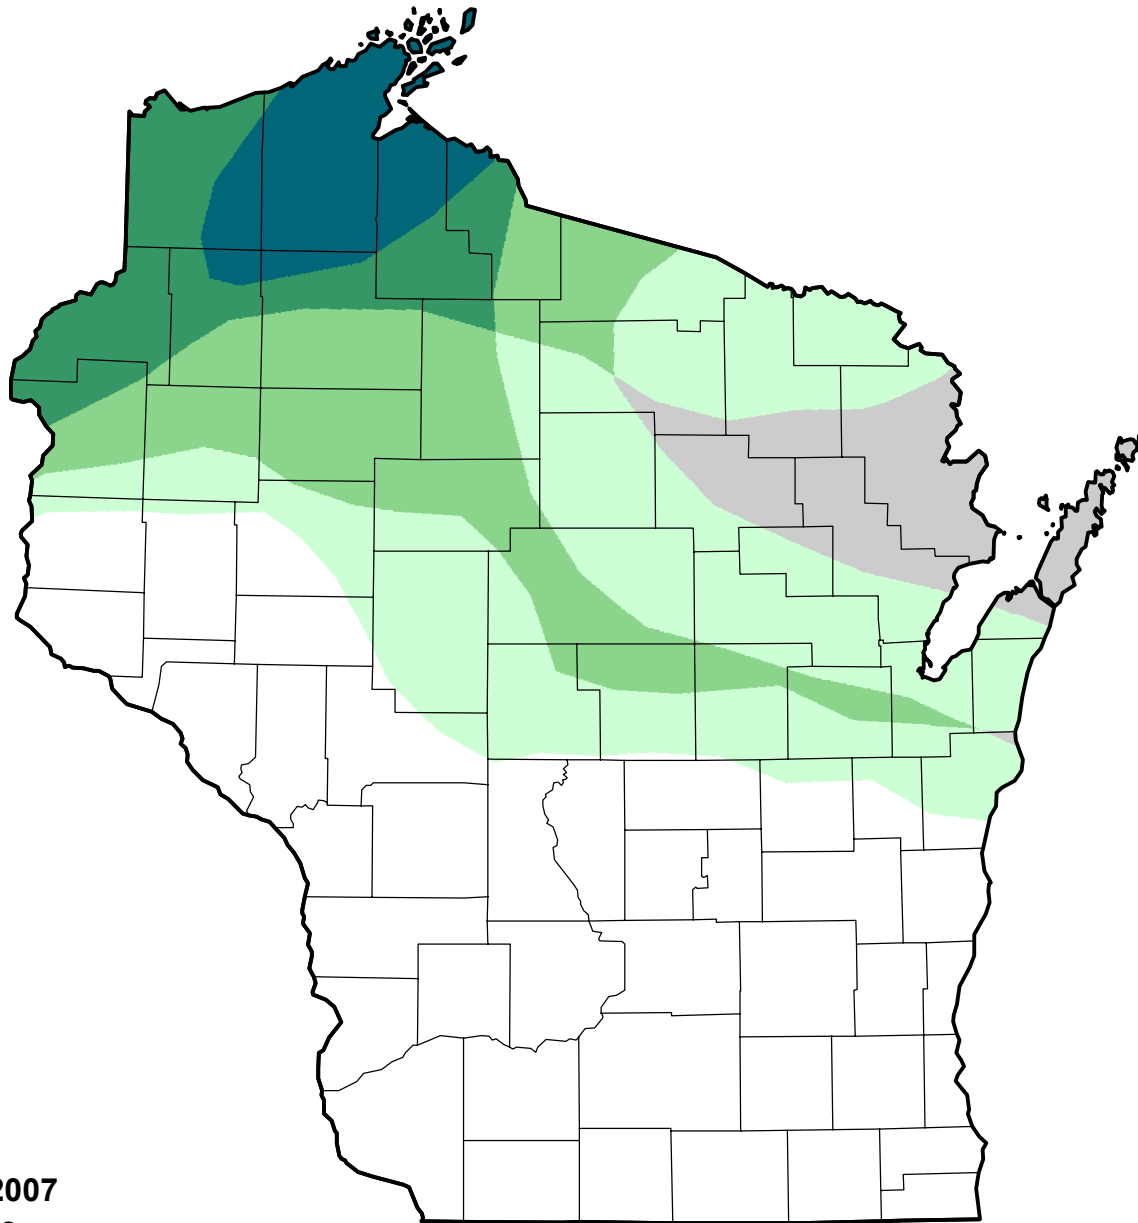

U.S. Drought Monitor Class Change - Wisconsin 8 Week

November 6, 2007
compared to
September 13, 2007

droughtmonitor.unl.edu

-  5 Class Degradation
-  4 Class Degradation
-  3 Class Degradation
-  2 Class Degradation
-  1 Class Degradation
-  No Change
-  1 Class Improvement
-  2 Class Improvement
-  3 Class Improvement
-  4 Class Improvement
-  5 Class Improvement