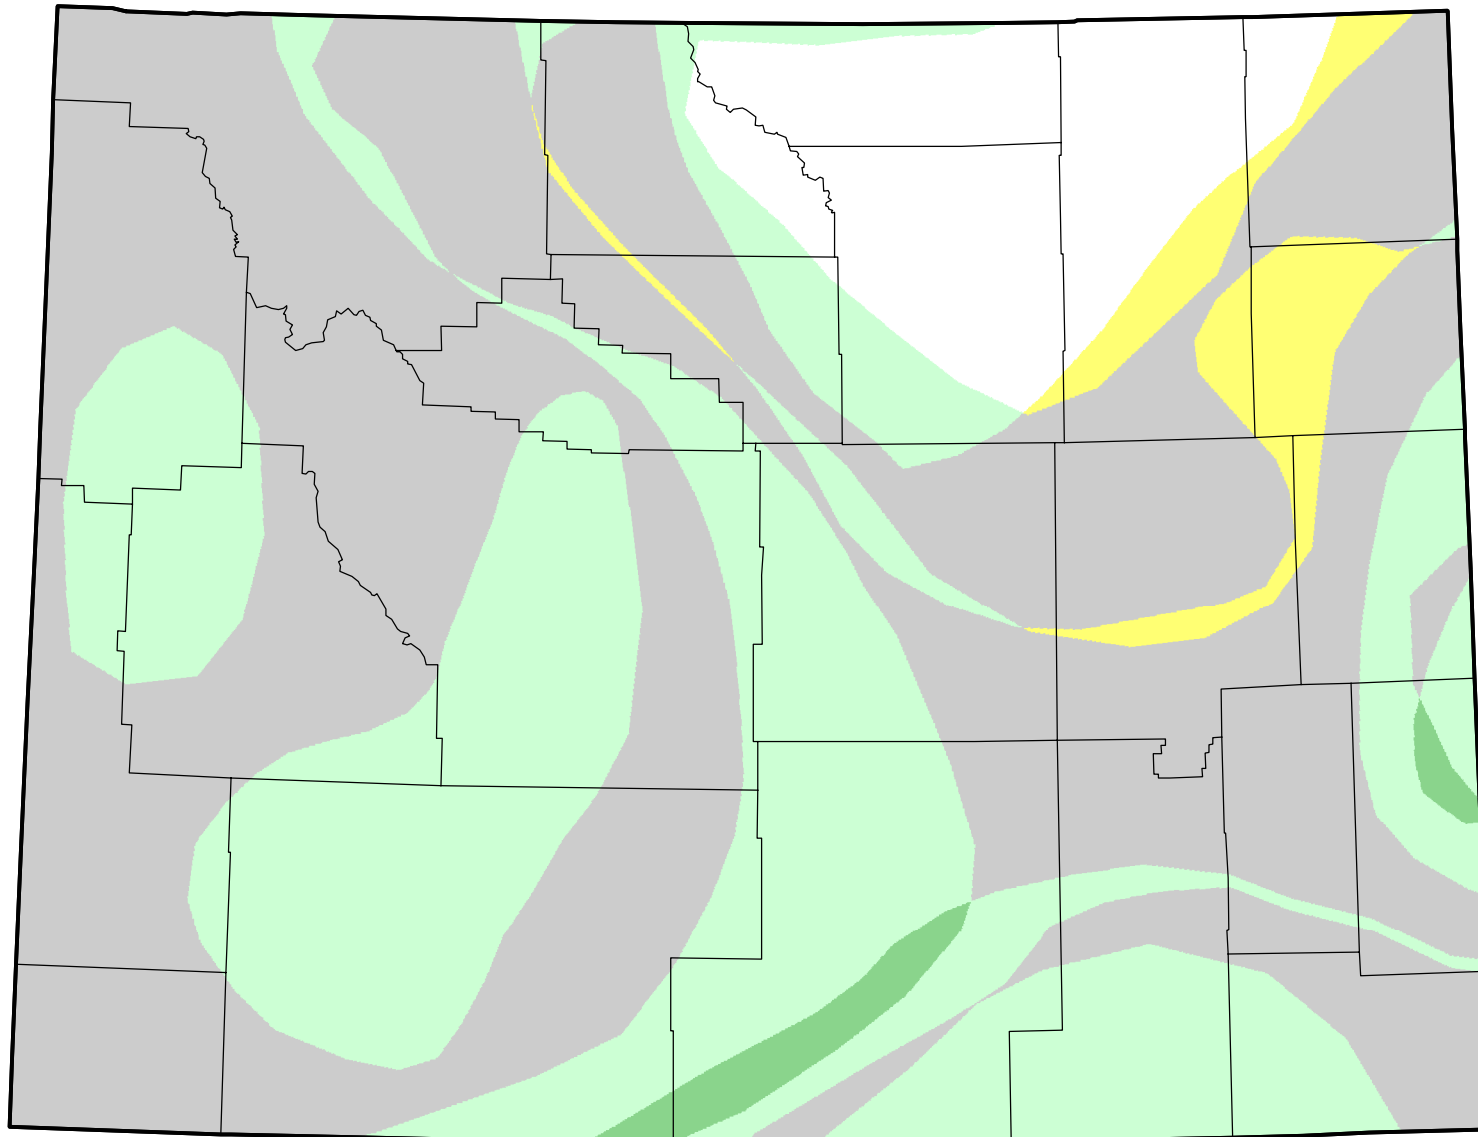

# U.S. Drought Monitor Class Change - Wyoming

## 13 Week

November 6, 2007  
compared to  
August 9, 2007

[droughtmonitor.unl.edu](http://droughtmonitor.unl.edu)

-  5 Class Degradation
-  4 Class Degradation
-  3 Class Degradation
-  2 Class Degradation
-  1 Class Degradation
-  No Change
-  1 Class Improvement
-  2 Class Improvement
-  3 Class Improvement
-  4 Class Improvement
-  5 Class Improvement