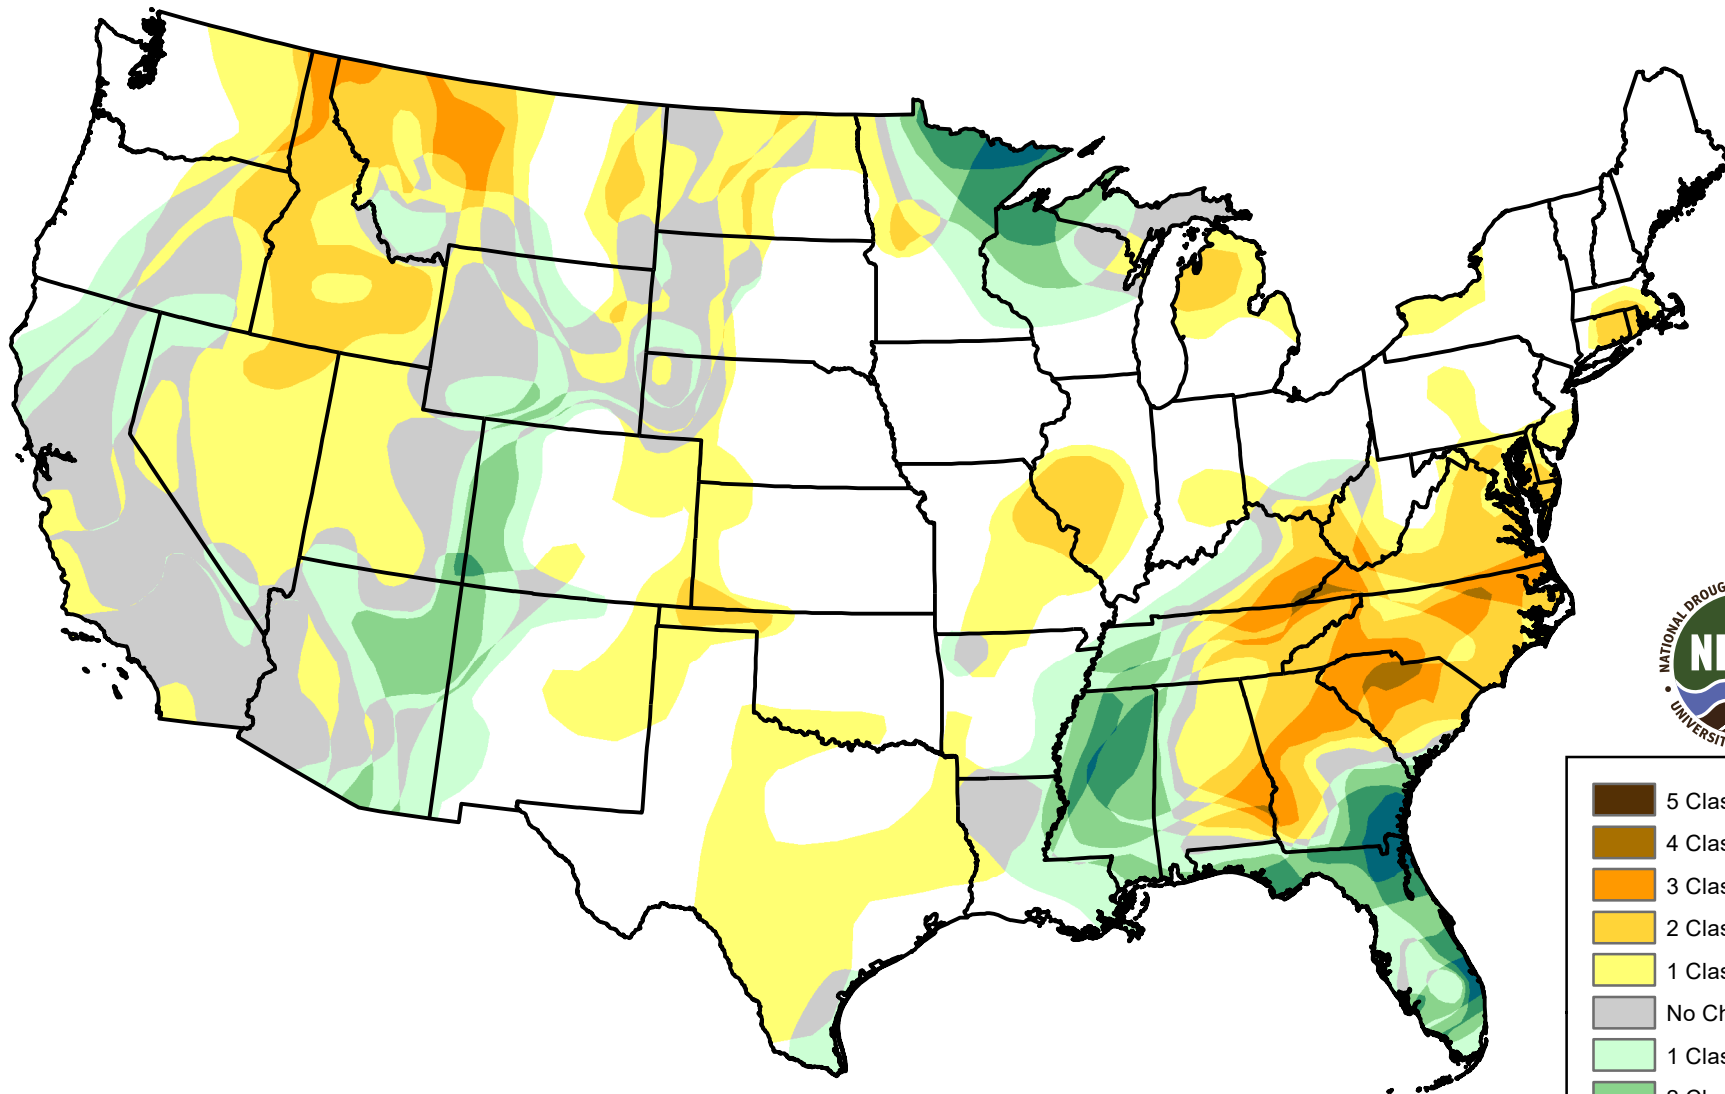

U.S. Drought Monitor Class Change - Continental U.S. (CONUS) 26 Week

November 13, 2007
compared to
May 17, 2007

droughtmonitor.unl.edu

- 5 Class Degradation
- 4 Class Degradation
- 3 Class Degradation
- 2 Class Degradation
- 1 Class Degradation
- No Change
- 1 Class Improvement
- 2 Class Improvement
- 3 Class Improvement
- 4 Class Improvement
- 5 Class Improvement