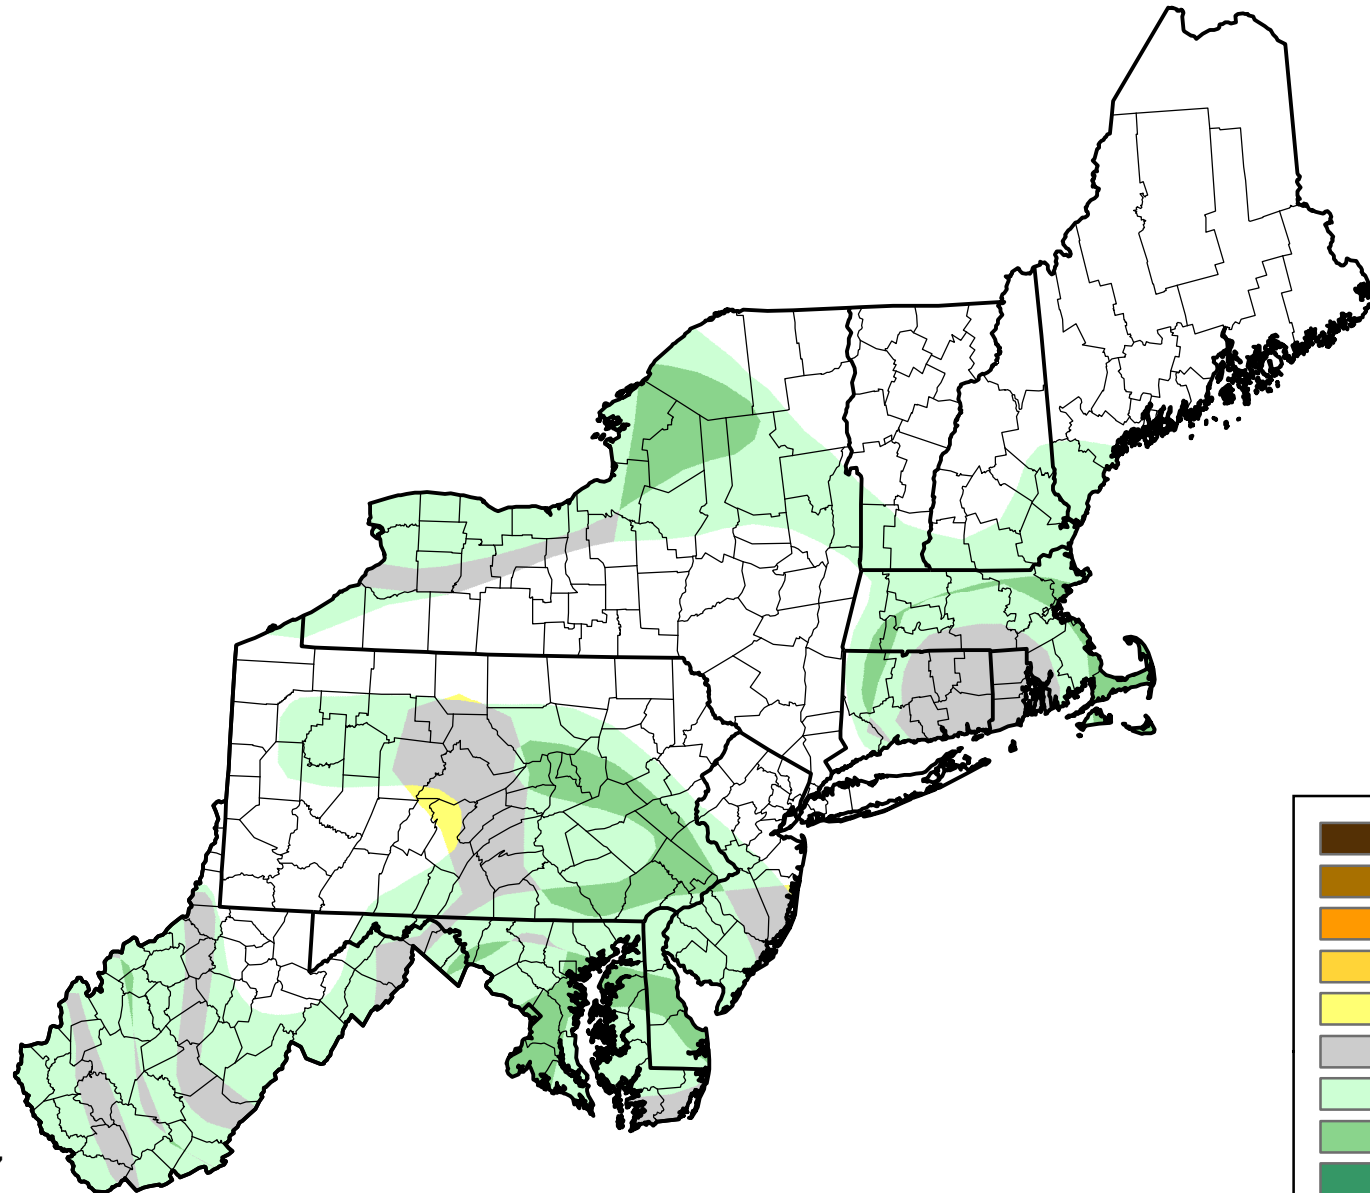

U.S. Drought Monitor Class Change - Northeast

4 Week

November 13, 2007
compared to
October 18, 2007

droughtmonitor.unl.edu

- 5 Class Degradation
- 4 Class Degradation
- 3 Class Degradation
- 2 Class Degradation
- 1 Class Degradation
- No Change
- 1 Class Improvement
- 2 Class Improvement
- 3 Class Improvement
- 4 Class Improvement
- 5 Class Improvement