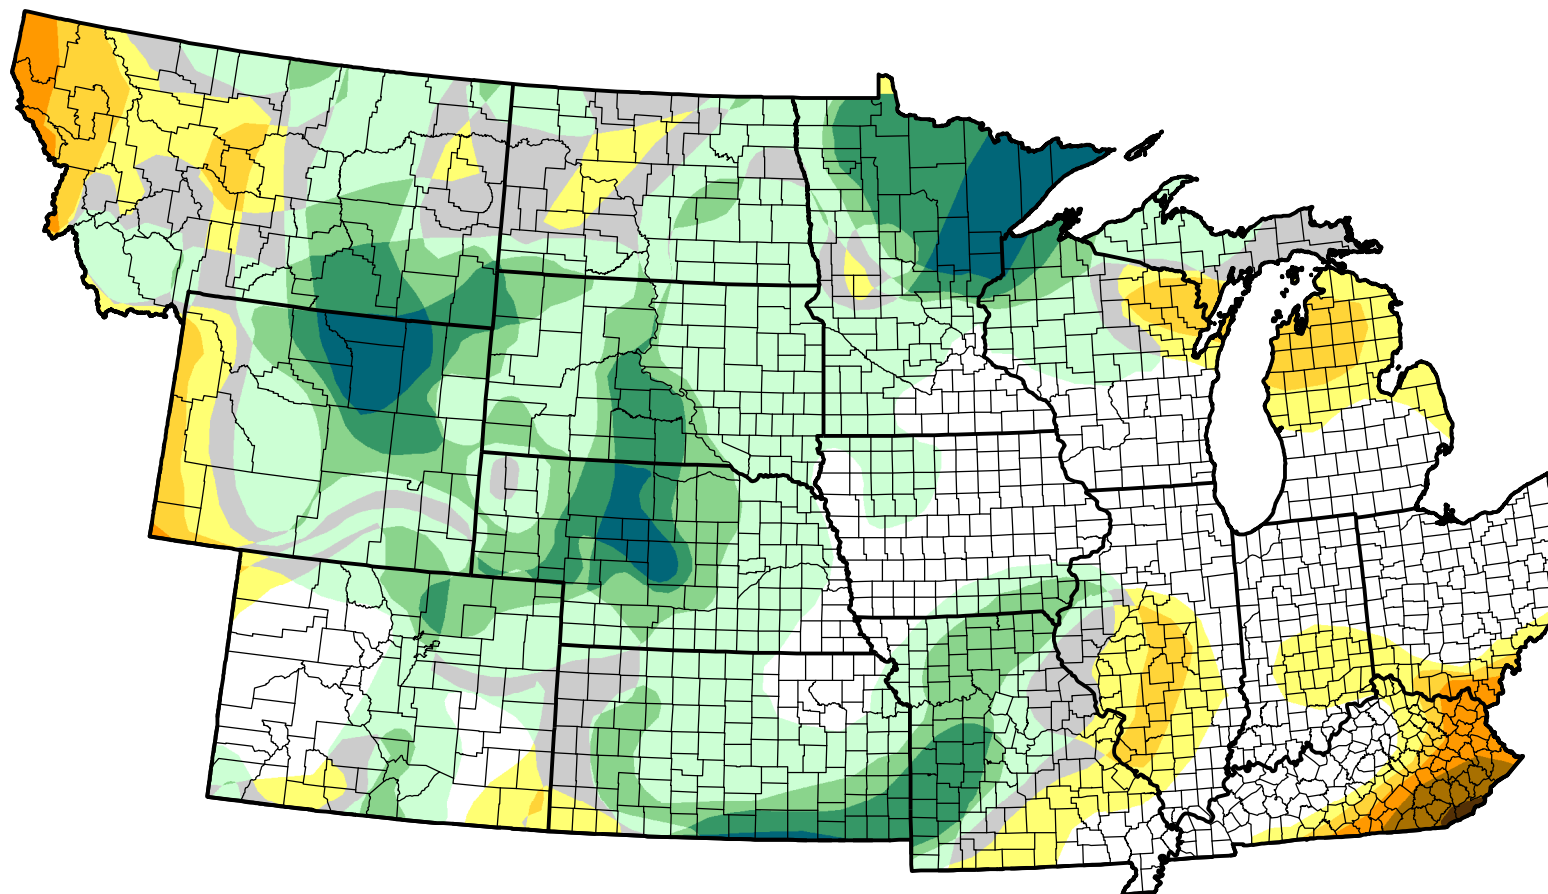

U.S. Drought Monitor Class Change - NWS Central 52 Week

-  5 Class Degradation
-  4 Class Degradation
-  3 Class Degradation
-  2 Class Degradation
-  1 Class Degradation
-  No Change
-  1 Class Improvement
-  2 Class Improvement
-  3 Class Improvement
-  4 Class Improvement
-  5 Class Improvement

**November 13, 2007
compared to
November 16, 2006**

droughtmonitor.unl.edu