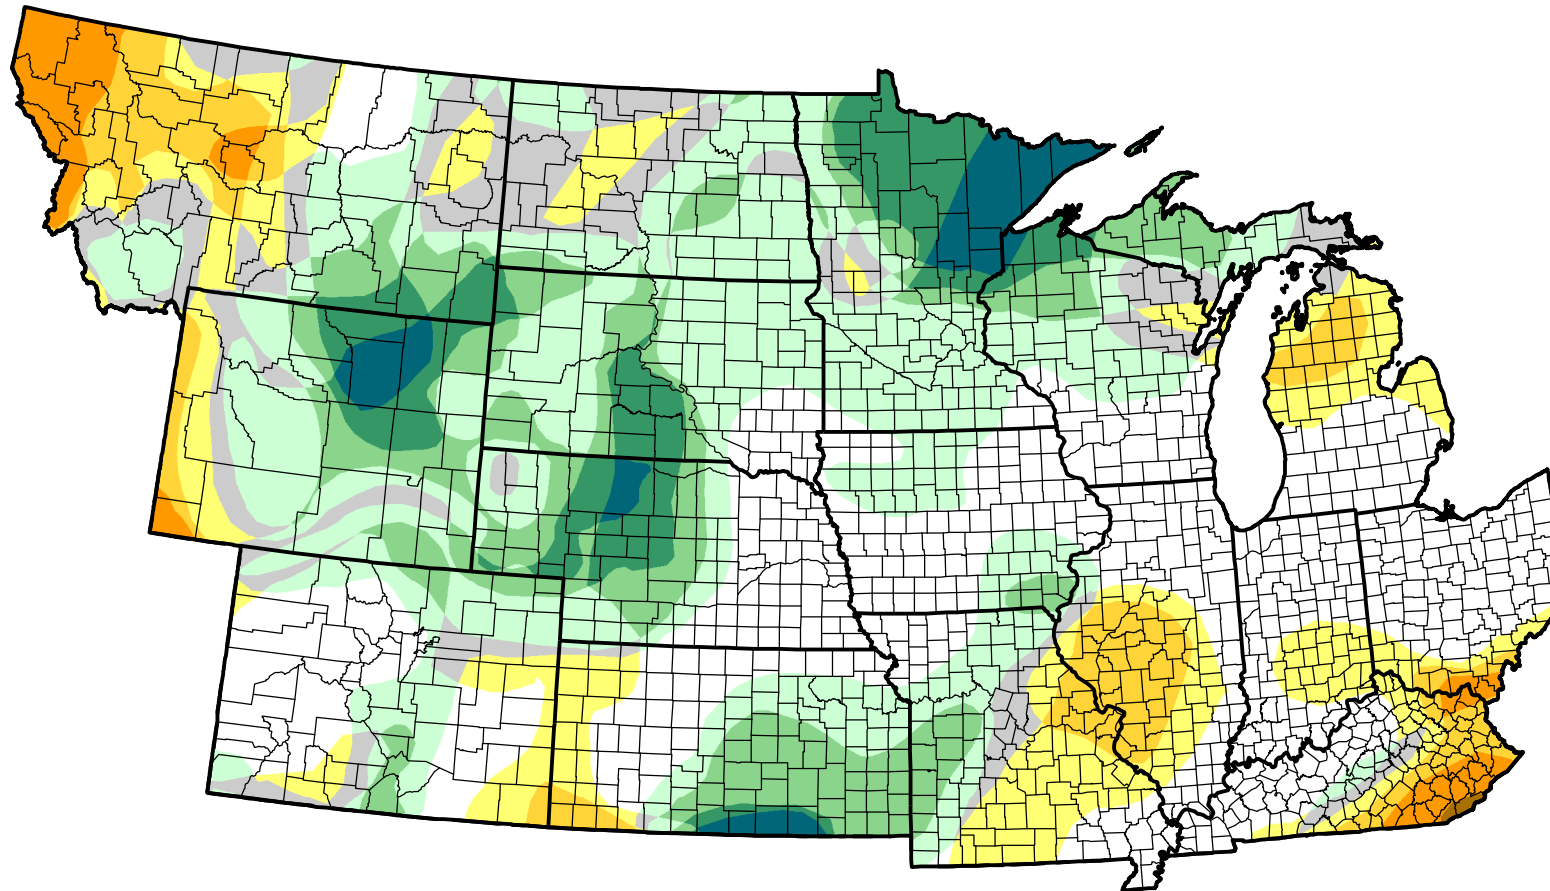

U.S. Drought Monitor Class Change - NWS Central Start of Calendar Year

November 13, 2007
compared to
January 4, 2007

droughtmonitor.unl.edu

- 5 Class Degradation
- 4 Class Degradation
- 3 Class Degradation
- 2 Class Degradation
- 1 Class Degradation
- No Change
- 1 Class Improvement
- 2 Class Improvement
- 3 Class Improvement
- 4 Class Improvement
- 5 Class Improvement