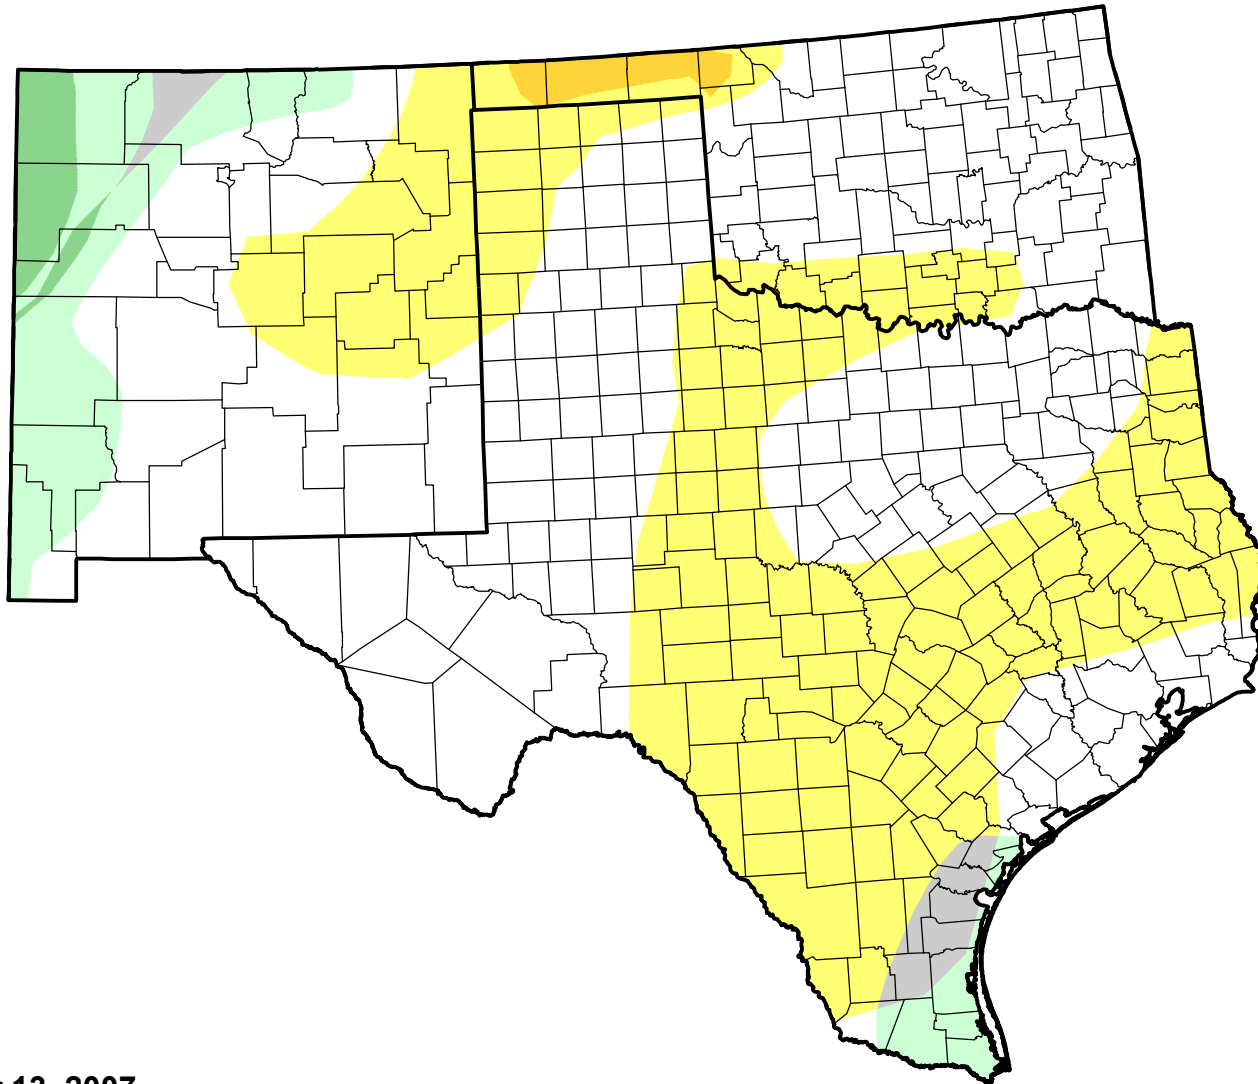

U.S. Drought Monitor Class Change - Southern Plains RDEWS

26 Week

November 13, 2007
compared to
May 17, 2007

droughtmonitor.unl.edu

-  5 Class Degradation
-  4 Class Degradation
-  3 Class Degradation
-  2 Class Degradation
-  1 Class Degradation
-  No Change
-  1 Class Improvement
-  2 Class Improvement
-  3 Class Improvement
-  4 Class Improvement
-  5 Class Improvement