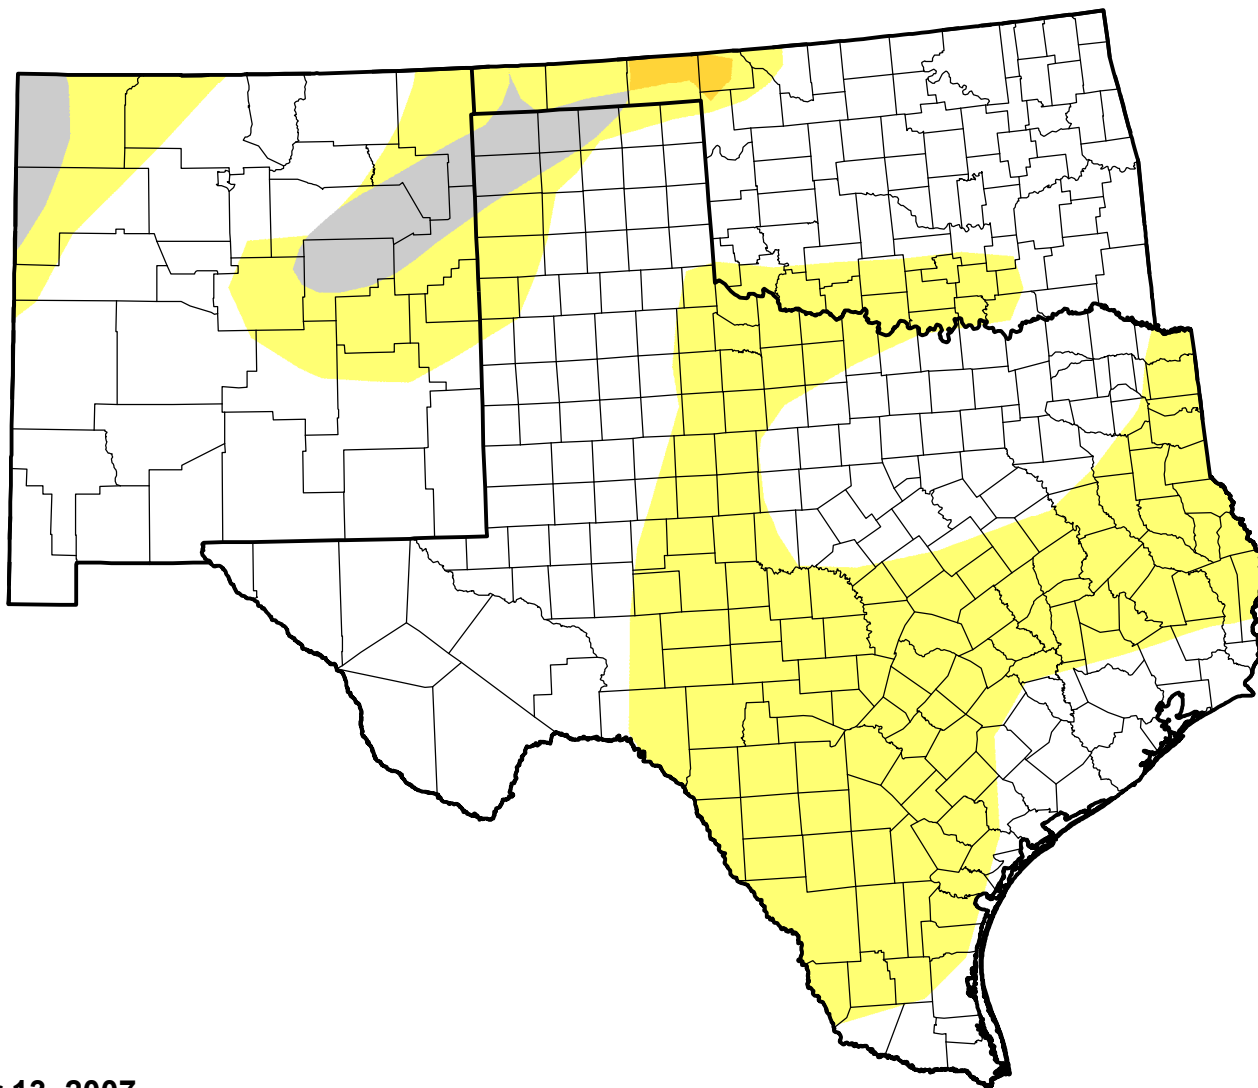

U.S. Drought Monitor Class Change - Southern Plains RDEWS Start of Water Year

November 13, 2007
compared to
September 27, 2007

droughtmonitor.unl.edu

- | | |
|---|---------------------|
|  | 5 Class Degradation |
|  | 4 Class Degradation |
|  | 3 Class Degradation |
|  | 2 Class Degradation |
|  | 1 Class Degradation |
|  | No Change |
|  | 1 Class Improvement |
|  | 2 Class Improvement |
|  | 3 Class Improvement |
|  | 4 Class Improvement |
|  | 5 Class Improvement |