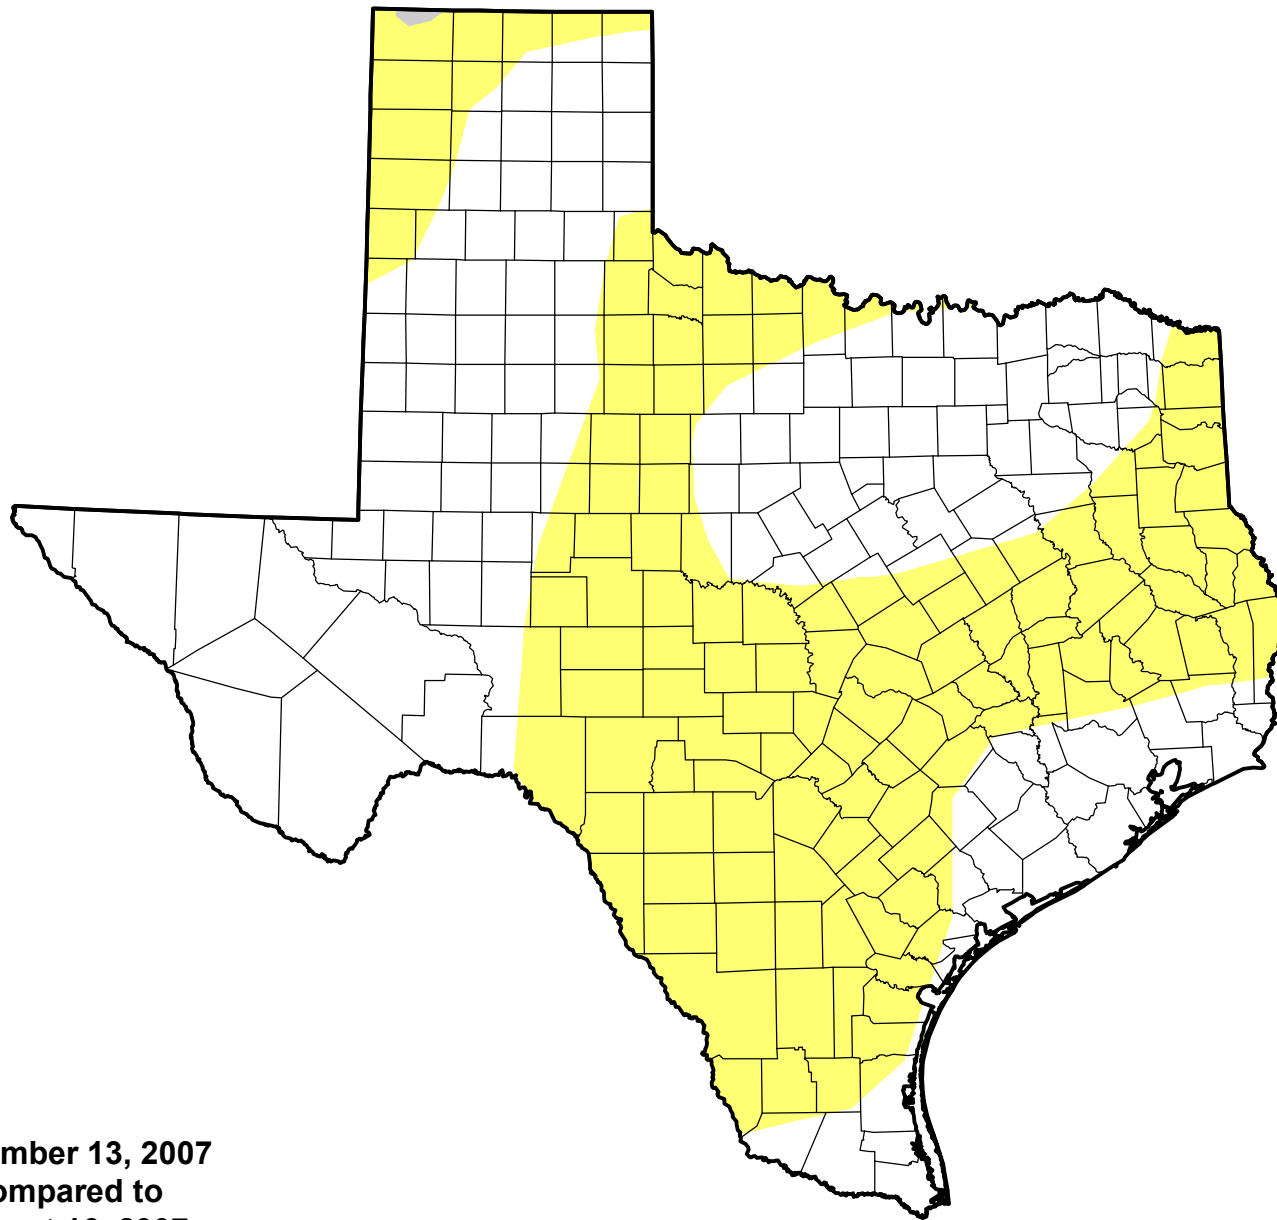

U.S. Drought Monitor Class Change - Texas

13 Week

November 13, 2007
compared to
August 16, 2007

droughtmonitor.unl.edu