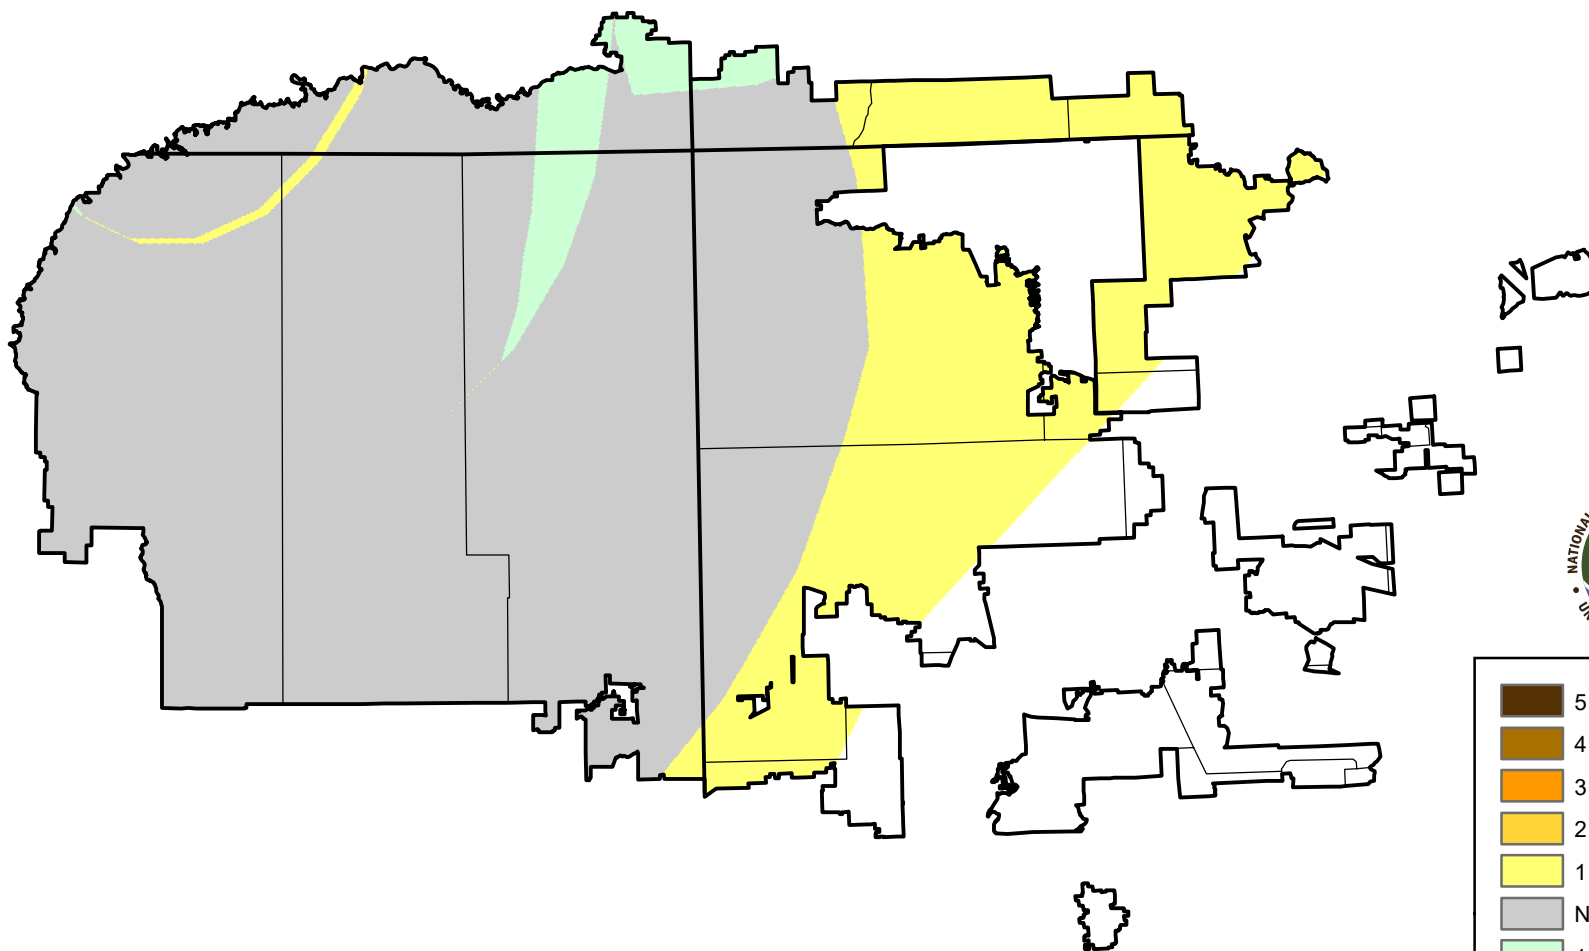

# U.S. Drought Monitor Class Change - 4 Corners

Start of Water Year

November 20, 2007  
compared to  
September 27, 2007

[droughtmonitor.unl.edu](http://droughtmonitor.unl.edu)

-  5 Class Degradation
-  4 Class Degradation
-  3 Class Degradation
-  2 Class Degradation
-  1 Class Degradation
-  No Change
-  1 Class Improvement
-  2 Class Improvement
-  3 Class Improvement
-  4 Class Improvement
-  5 Class Improvement