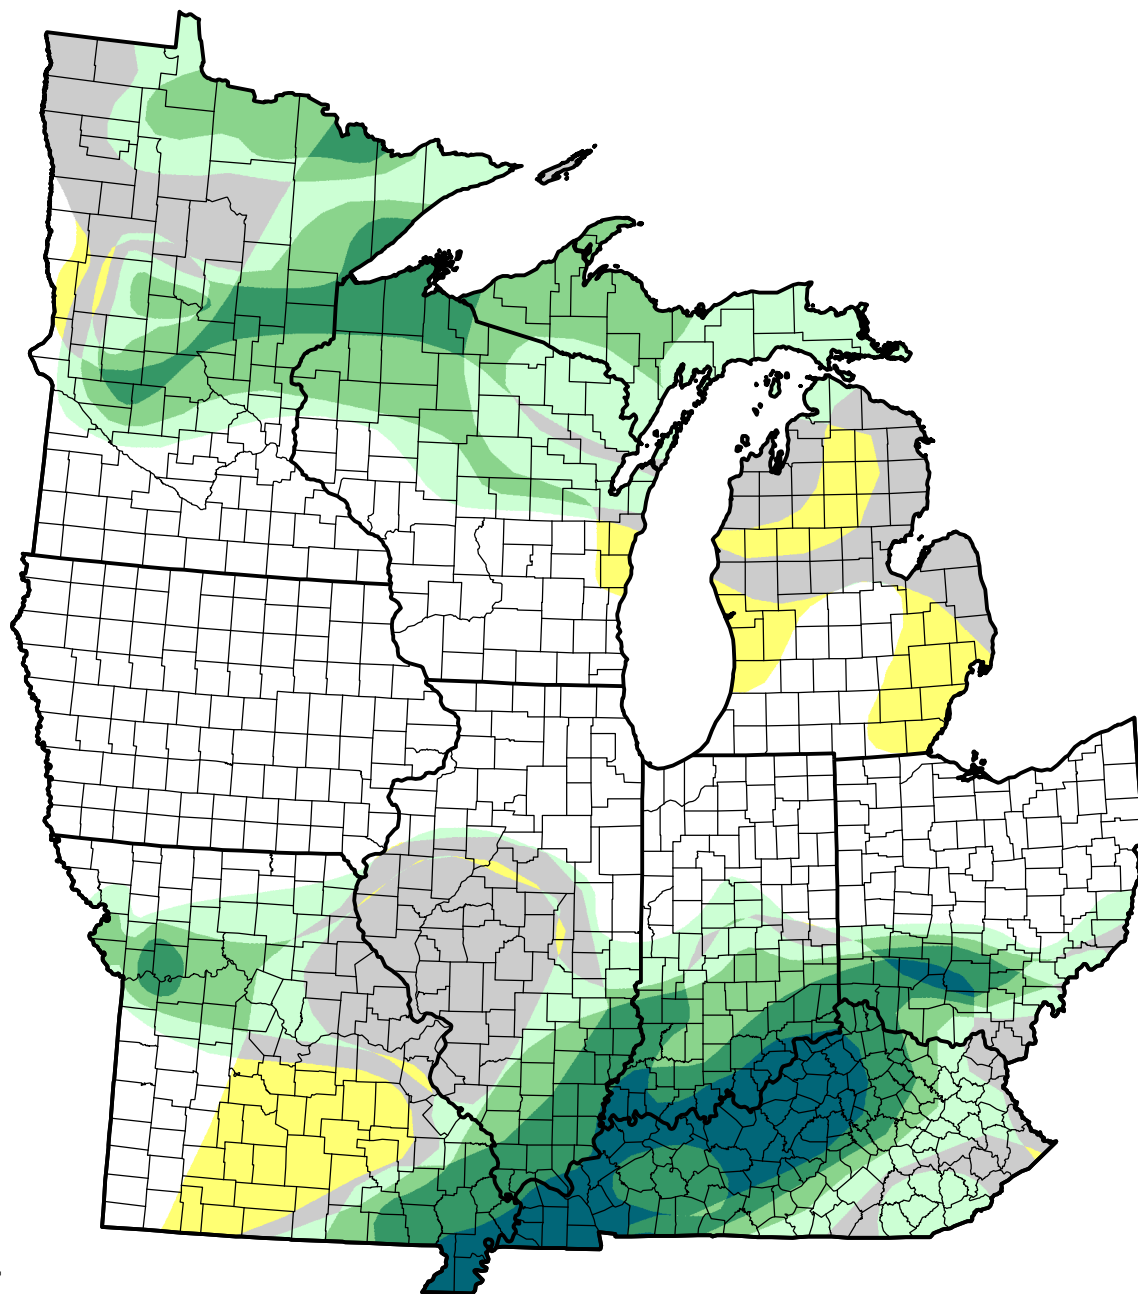

U.S. Drought Monitor Class Change - Midwest

8 Week

November 20, 2007
compared to
September 27, 2007

droughtmonitor.unl.edu

- 5 Class Degradation
- 4 Class Degradation
- 3 Class Degradation
- 2 Class Degradation
- 1 Class Degradation
- No Change
- 1 Class Improvement
- 2 Class Improvement
- 3 Class Improvement
- 4 Class Improvement
- 5 Class Improvement