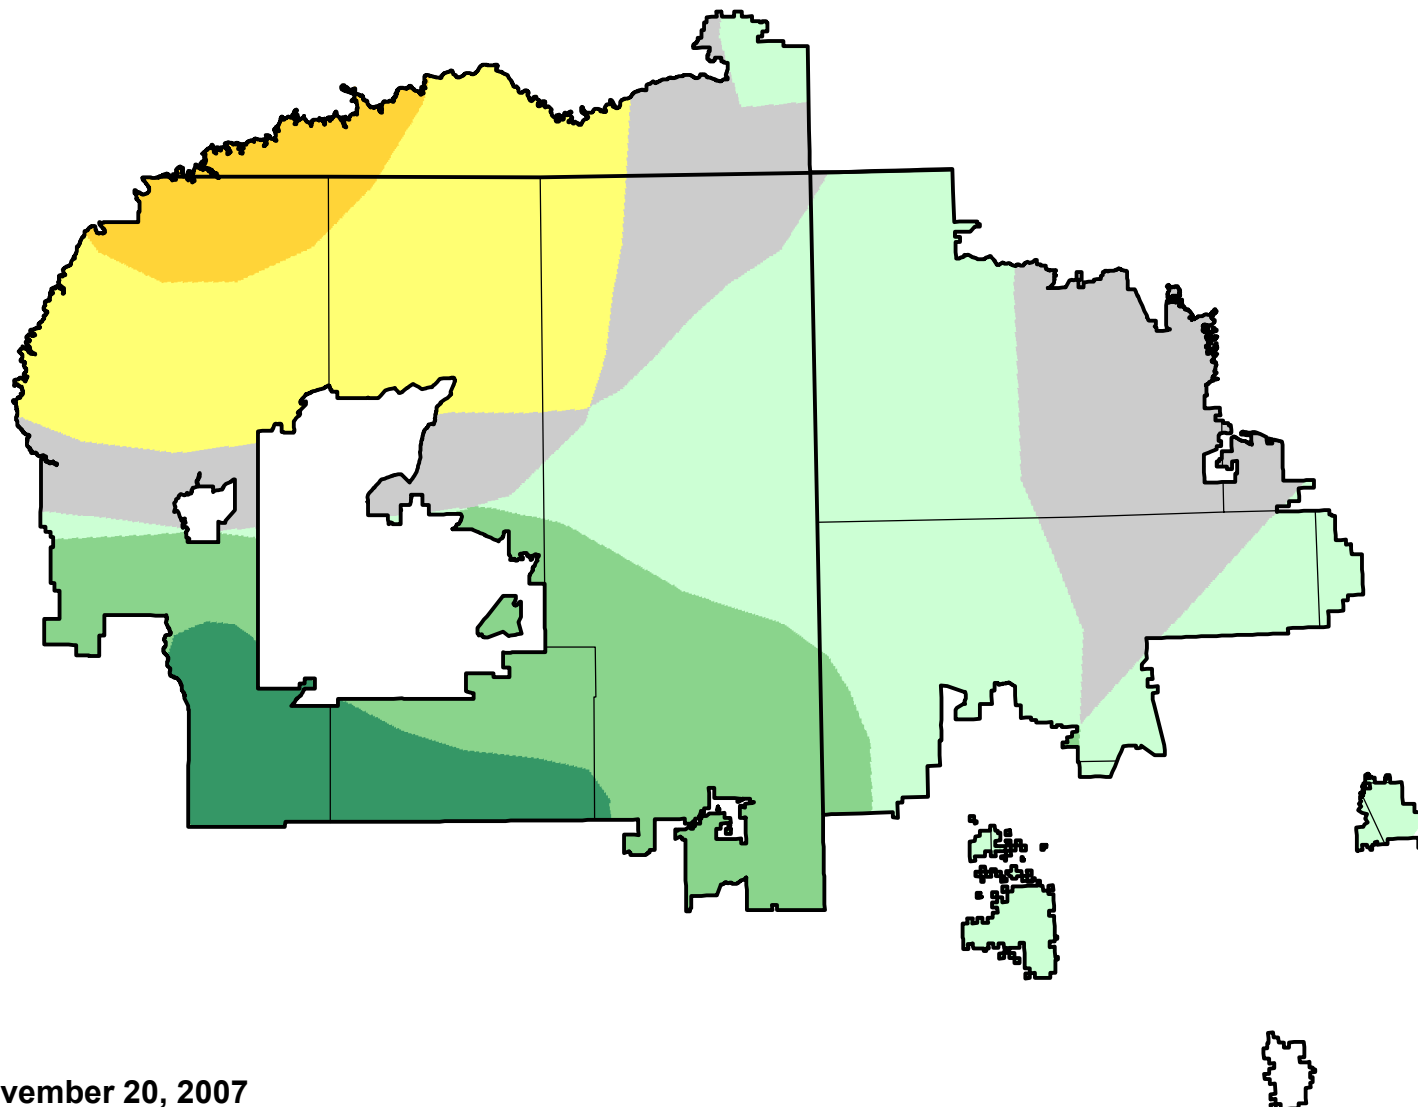

# U.S. Drought Monitor Class Change - Navajo

Start of Calendar Year

November 20, 2007  
compared to  
January 4, 2007

[droughtmonitor.unl.edu](http://droughtmonitor.unl.edu)