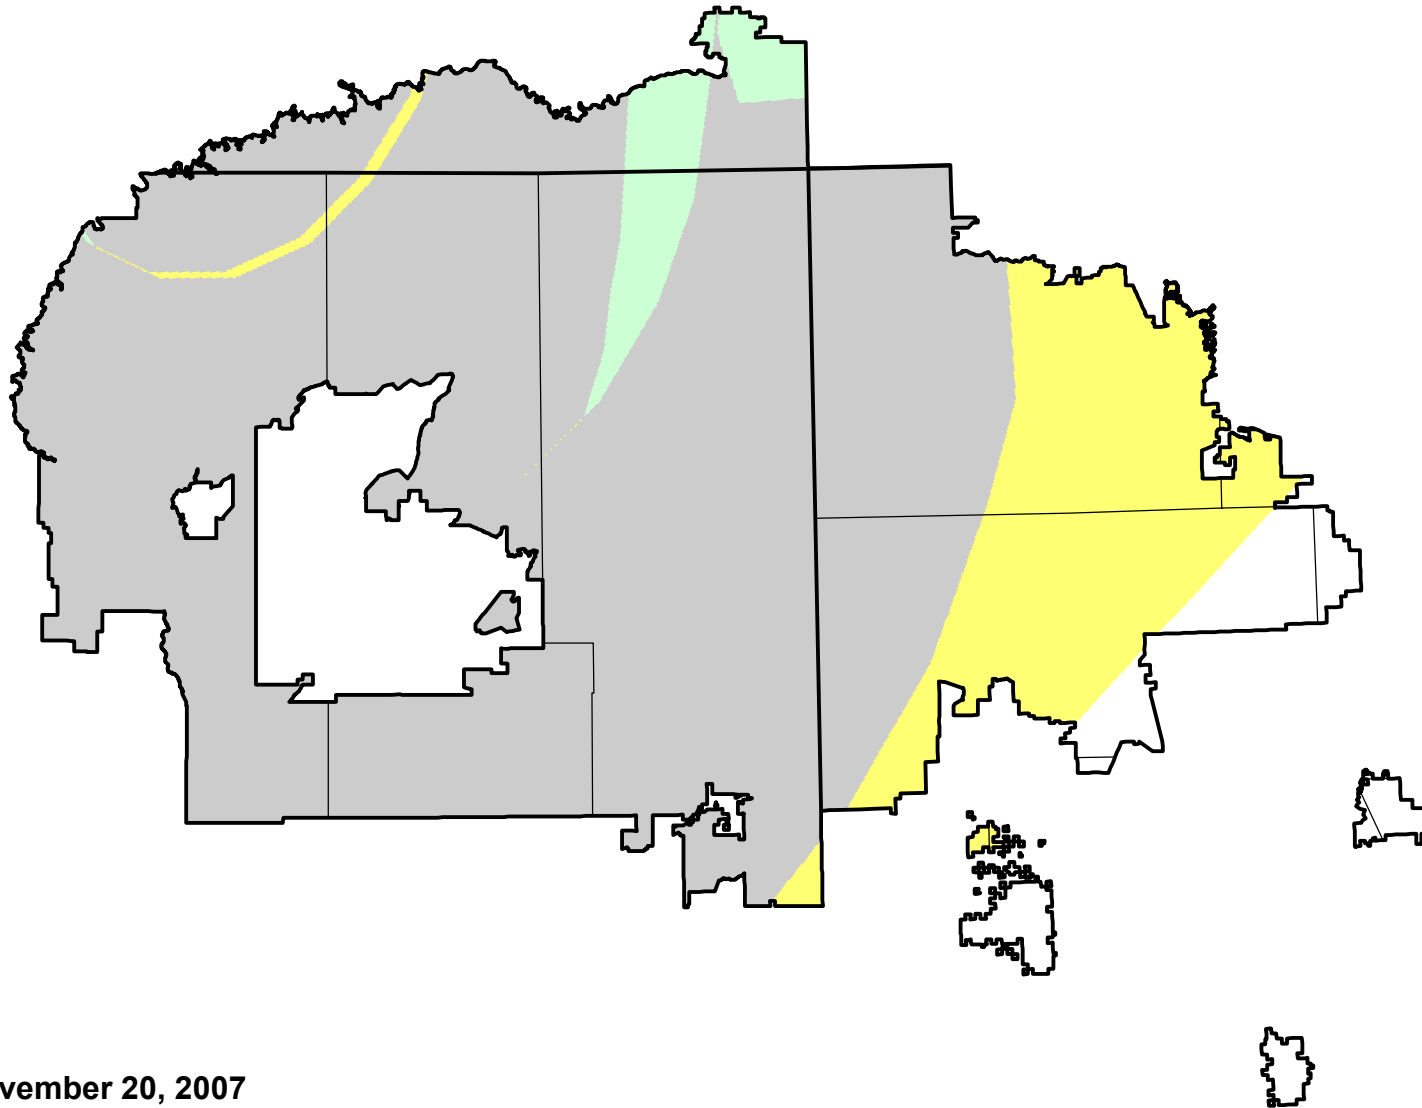

U.S. Drought Monitor Class Change - Navajo

Start of Water Year

November 20, 2007
compared to
September 27, 2007

droughtmonitor.unl.edu

- | | |
|---|---------------------|
|  | 5 Class Degradation |
|  | 4 Class Degradation |
|  | 3 Class Degradation |
|  | 2 Class Degradation |
|  | 1 Class Degradation |
|  | No Change |
|  | 1 Class Improvement |
|  | 2 Class Improvement |
|  | 3 Class Improvement |
|  | 4 Class Improvement |
|  | 5 Class Improvement |