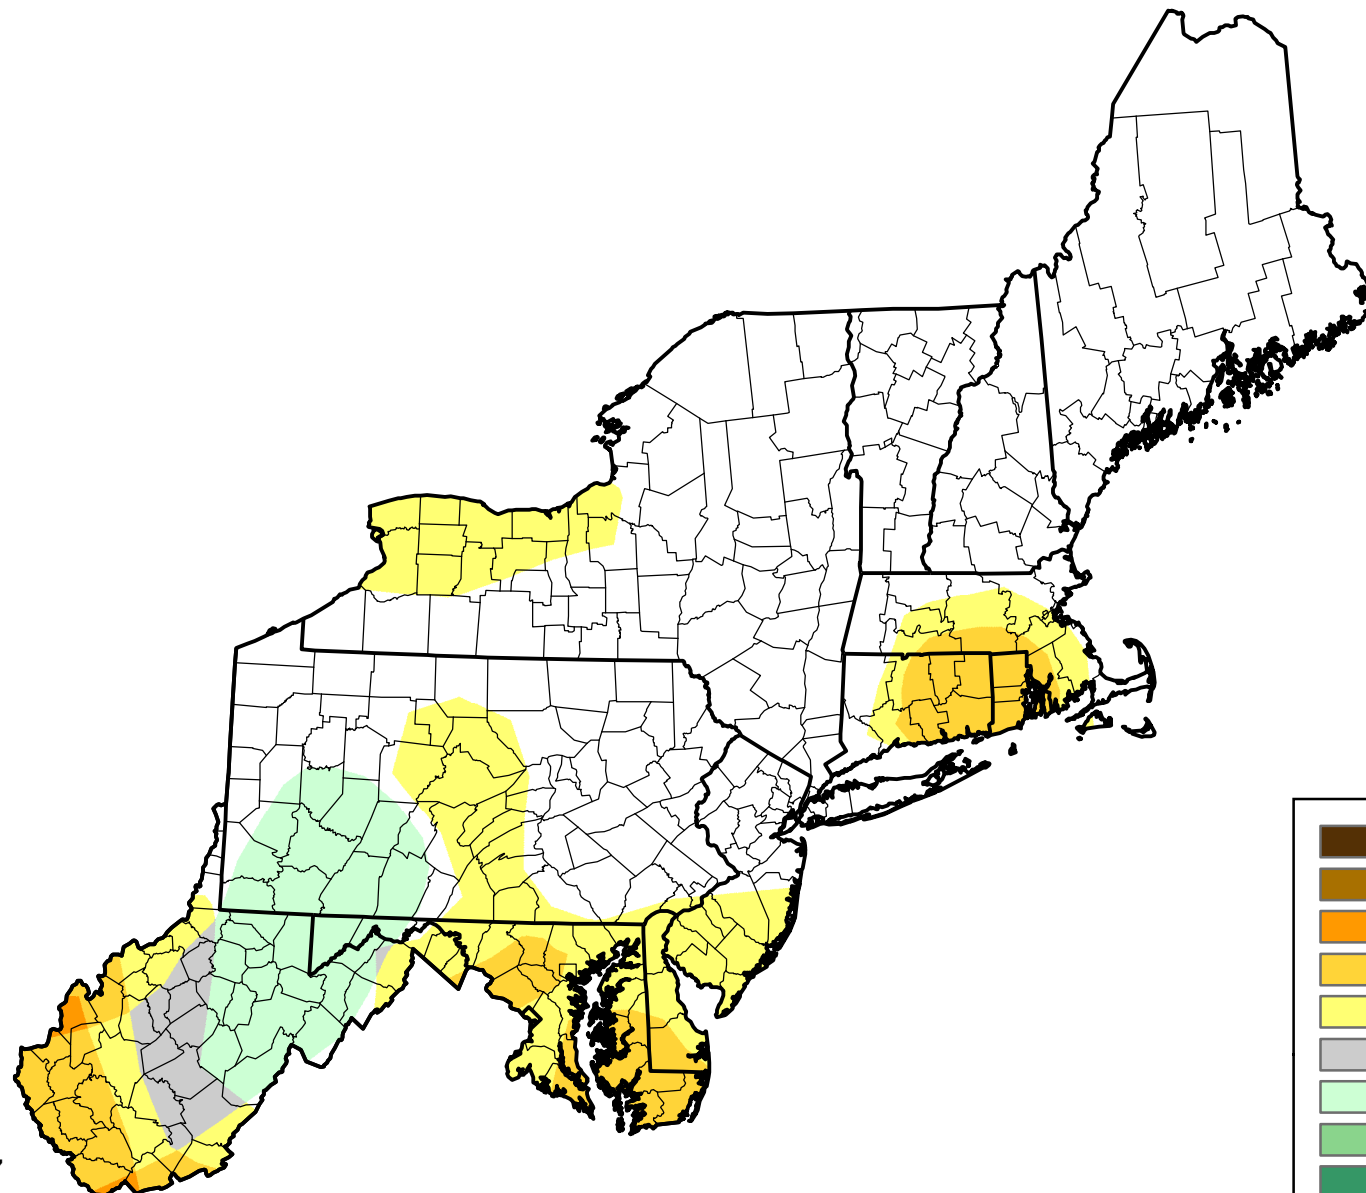

# U.S. Drought Monitor Class Change - Northeast

Start of Calendar Year

November 20, 2007  
compared to  
January 4, 2007

[droughtmonitor.unl.edu](http://droughtmonitor.unl.edu)

- 5 Class Degradation
- 4 Class Degradation
- 3 Class Degradation
- 2 Class Degradation
- 1 Class Degradation
- No Change
- 1 Class Improvement
- 2 Class Improvement
- 3 Class Improvement
- 4 Class Improvement
- 5 Class Improvement