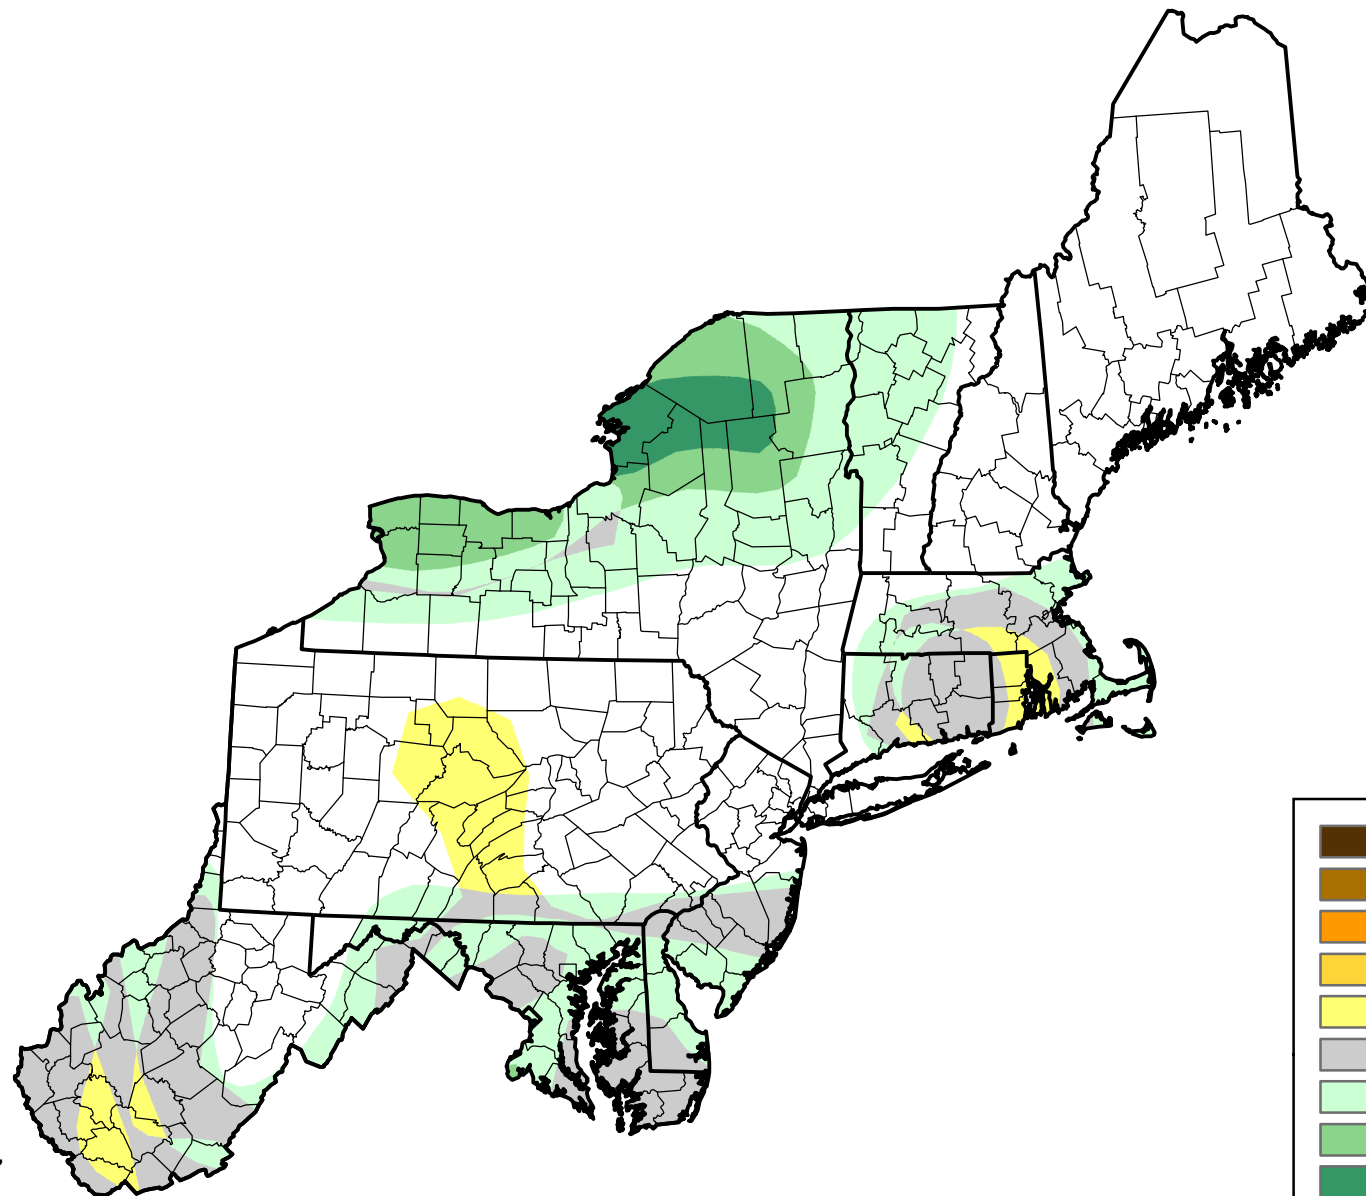

U.S. Drought Monitor Class Change - Northeast

Start of Water Year

November 20, 2007
compared to
September 27, 2007

droughtmonitor.unl.edu

- 5 Class Degradation
- 4 Class Degradation
- 3 Class Degradation
- 2 Class Degradation
- 1 Class Degradation
- No Change
- 1 Class Improvement
- 2 Class Improvement
- 3 Class Improvement
- 4 Class Improvement
- 5 Class Improvement