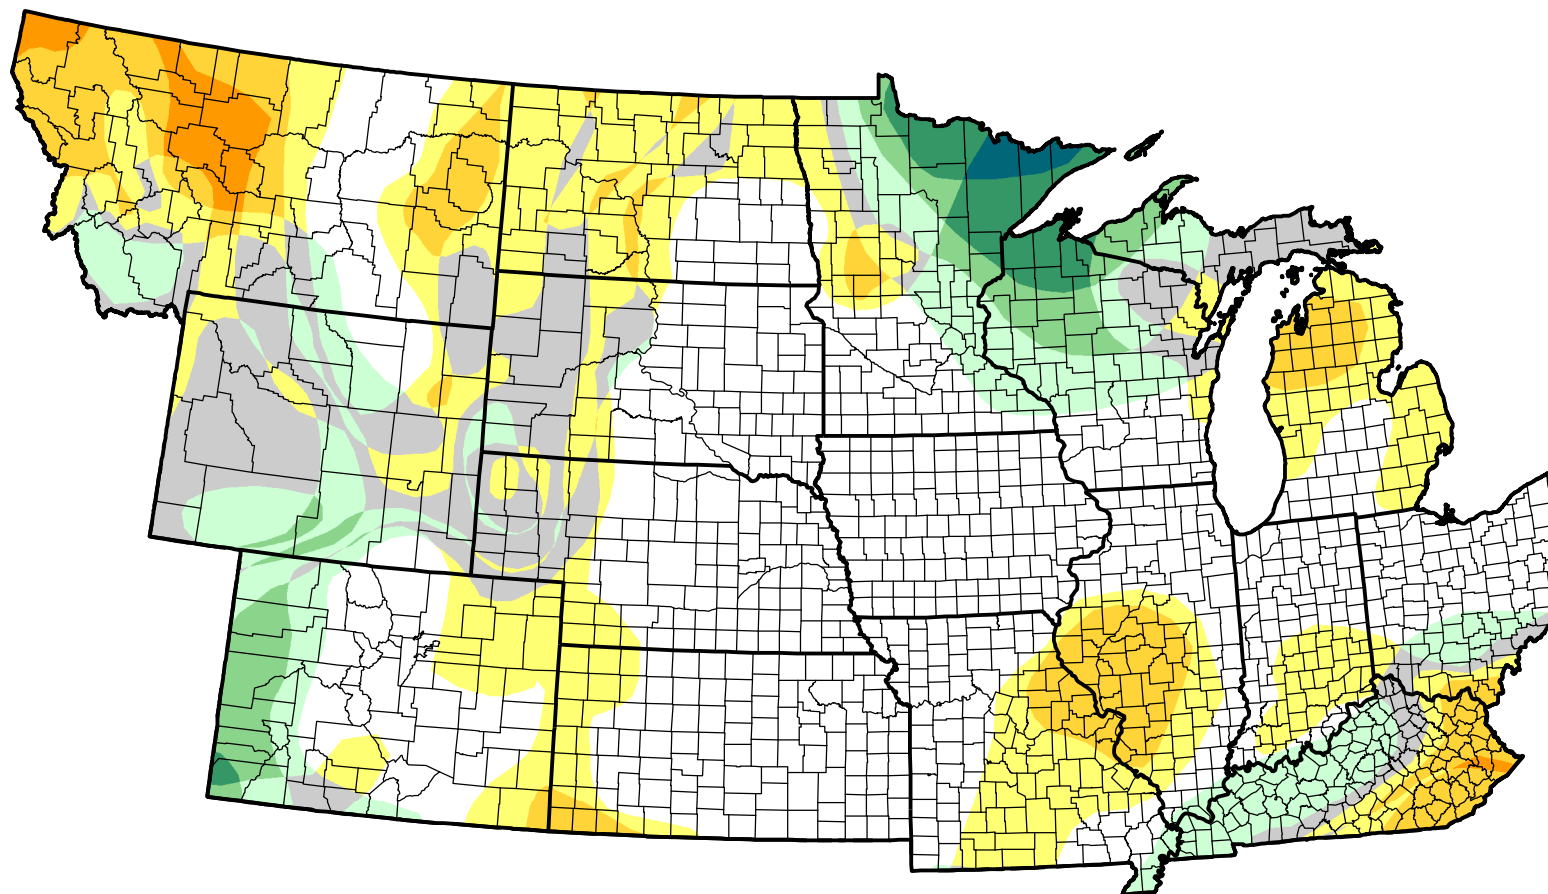

U.S. Drought Monitor Class Change - NWS Central 26 Week

November 20, 2007
compared to
May 24, 2007

droughtmonitor.unl.edu

-  5 Class Degradation
-  4 Class Degradation
-  3 Class Degradation
-  2 Class Degradation
-  1 Class Degradation
-  No Change
-  1 Class Improvement
-  2 Class Improvement
-  3 Class Improvement
-  4 Class Improvement
-  5 Class Improvement