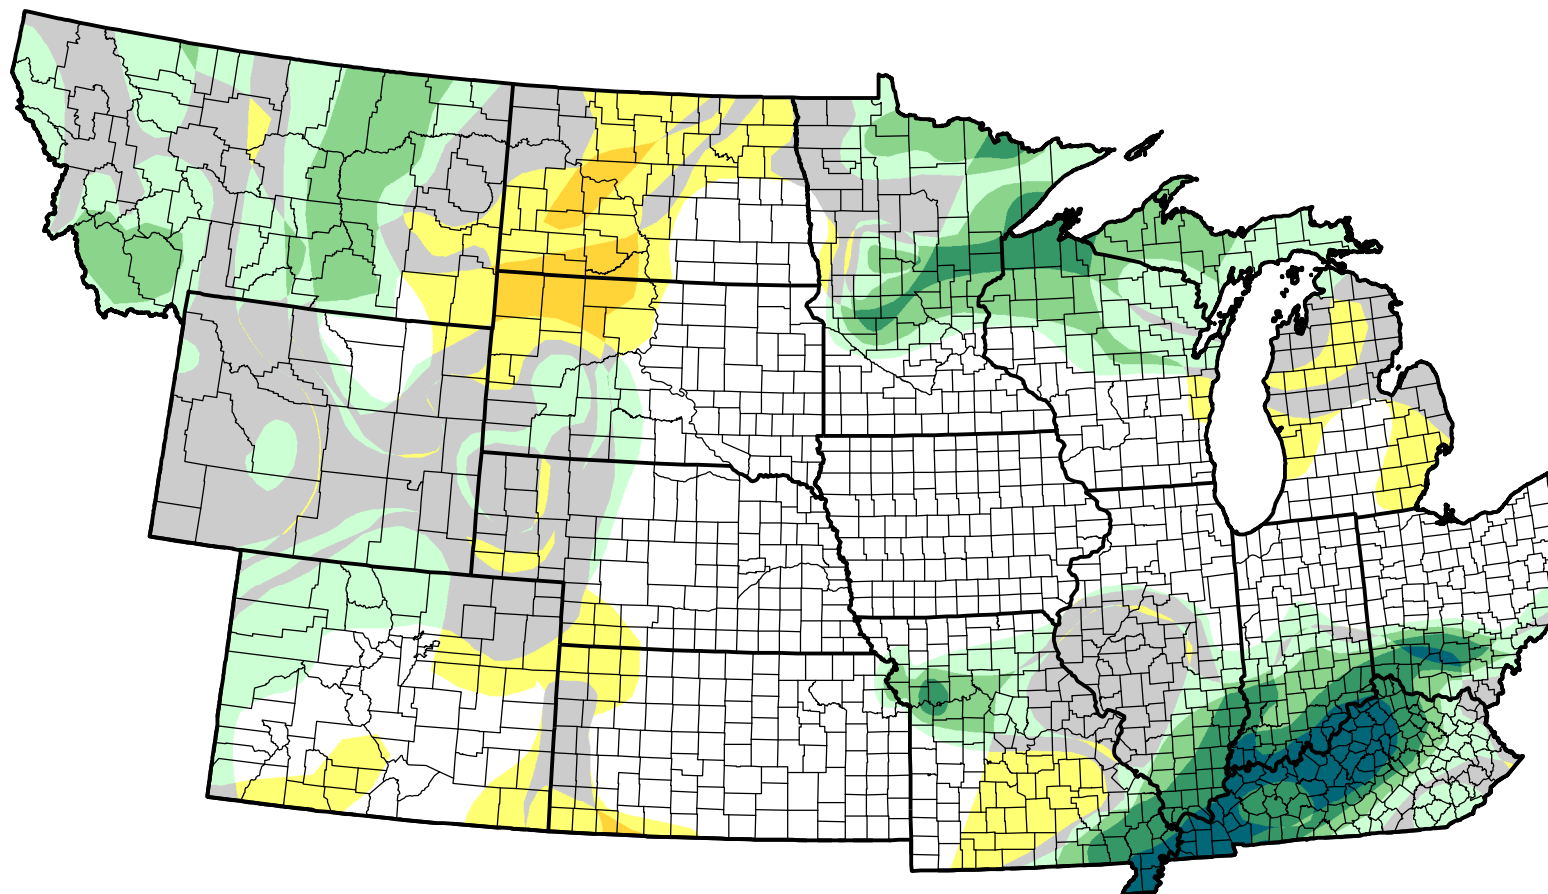

U.S. Drought Monitor Class Change - NWS Central Start of Water Year

November 20, 2007
compared to
September 27, 2007

droughtmonitor.unl.edu

-  5 Class Degradation
-  4 Class Degradation
-  3 Class Degradation
-  2 Class Degradation
-  1 Class Degradation
-  No Change
-  1 Class Improvement
-  2 Class Improvement
-  3 Class Improvement
-  4 Class Improvement
-  5 Class Improvement