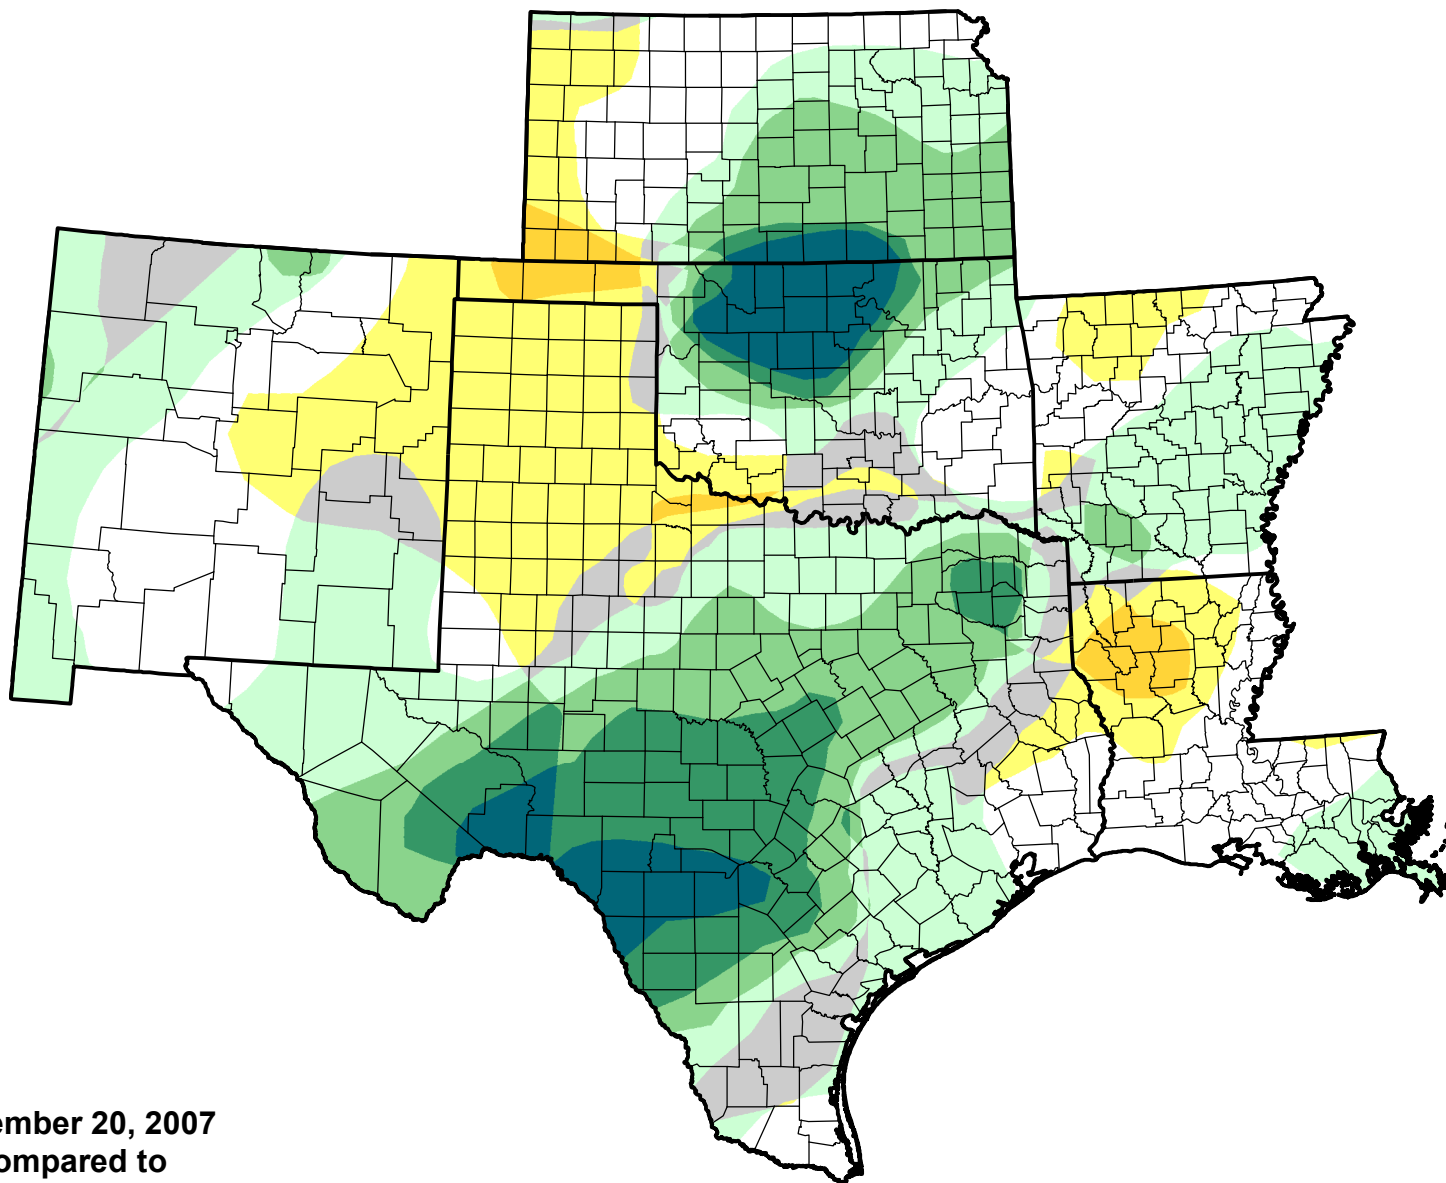

U.S. Drought Monitor Class Change - SCIPP

Start of Calendar Year

November 20, 2007
compared to
January 4, 2007

droughtmonitor.unl.edu

- 5 Class Degradation
- 4 Class Degradation
- 3 Class Degradation
- 2 Class Degradation
- 1 Class Degradation
- No Change
- 1 Class Improvement
- 2 Class Improvement
- 3 Class Improvement
- 4 Class Improvement
- 5 Class Improvement