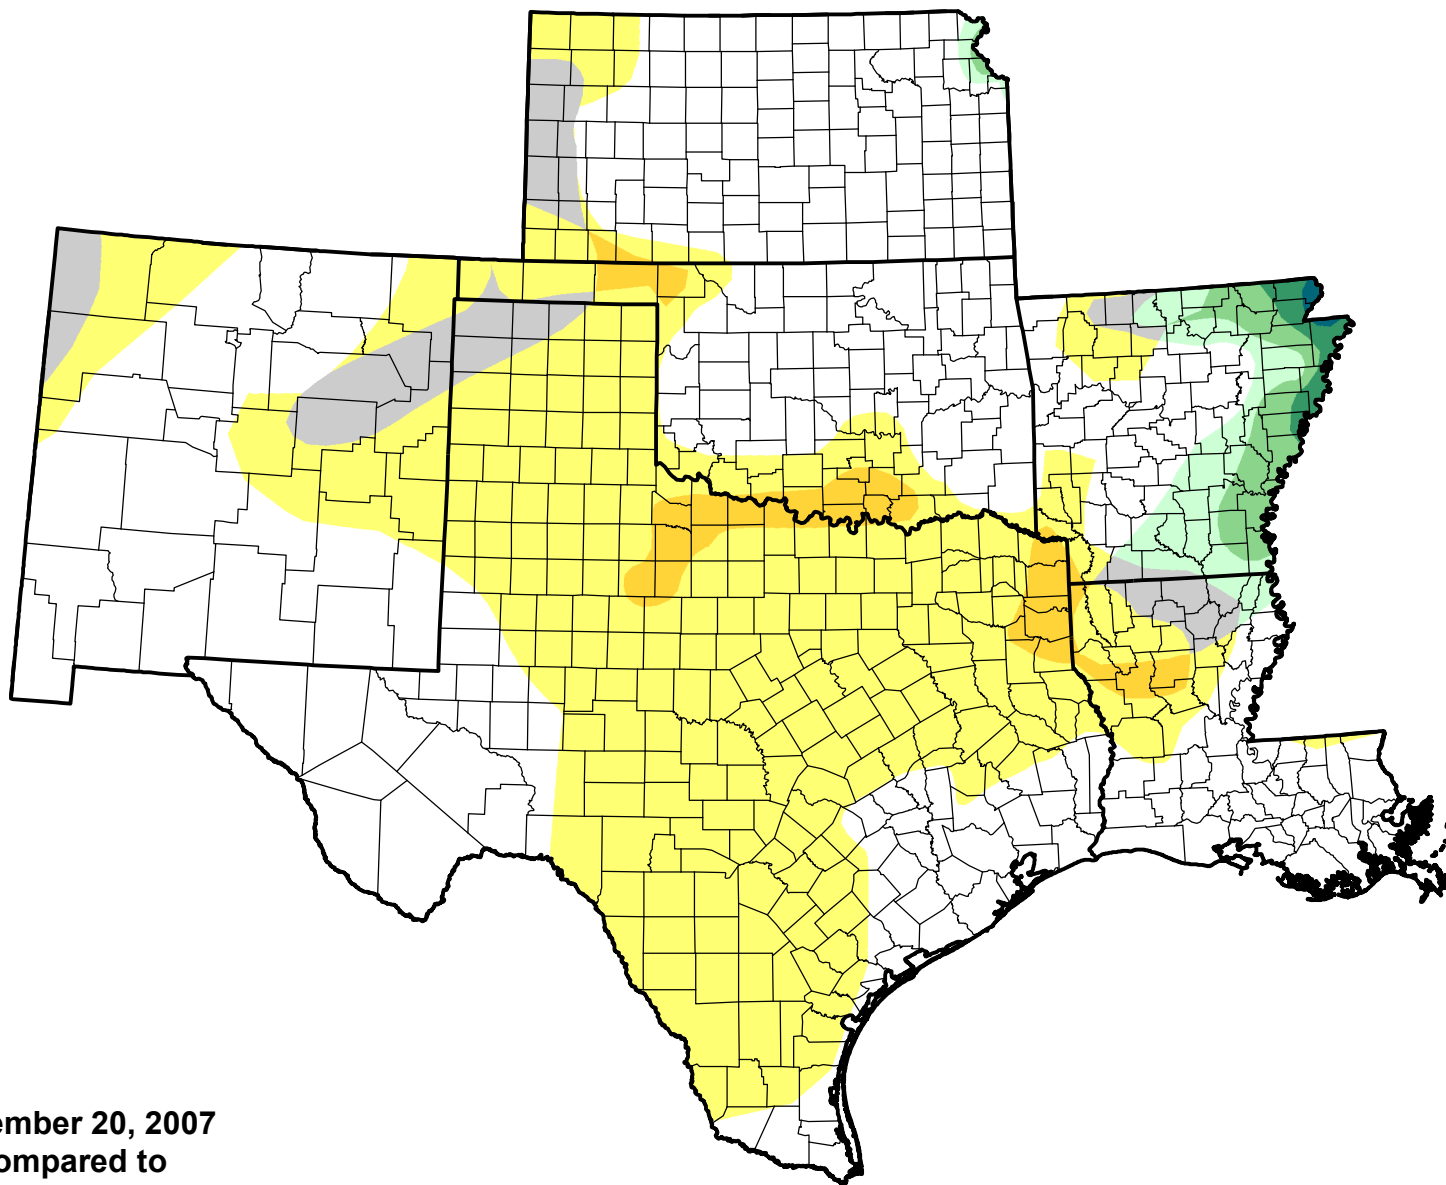

U.S. Drought Monitor Class Change - SCIPP

Start of Water Year

November 20, 2007
compared to
September 27, 2007

droughtmonitor.unl.edu

-  5 Class Degradation
-  4 Class Degradation
-  3 Class Degradation
-  2 Class Degradation
-  1 Class Degradation
-  No Change
-  1 Class Improvement
-  2 Class Improvement
-  3 Class Improvement
-  4 Class Improvement
-  5 Class Improvement