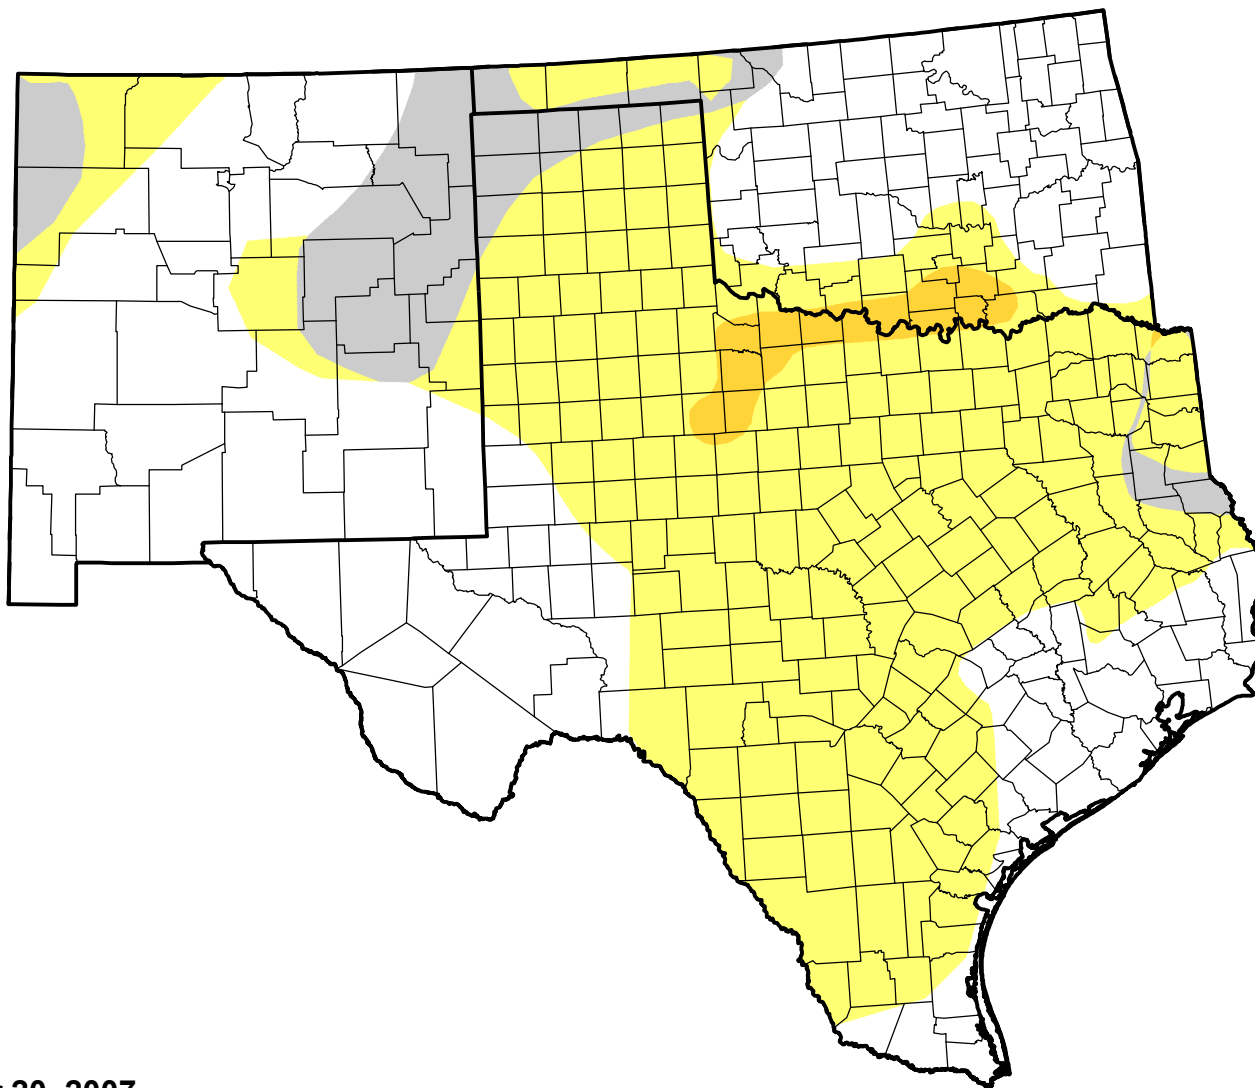

U.S. Drought Monitor Class Change - Southern Plains RDEWS

4 Week

November 20, 2007
compared to
October 25, 2007

droughtmonitor.unl.edu