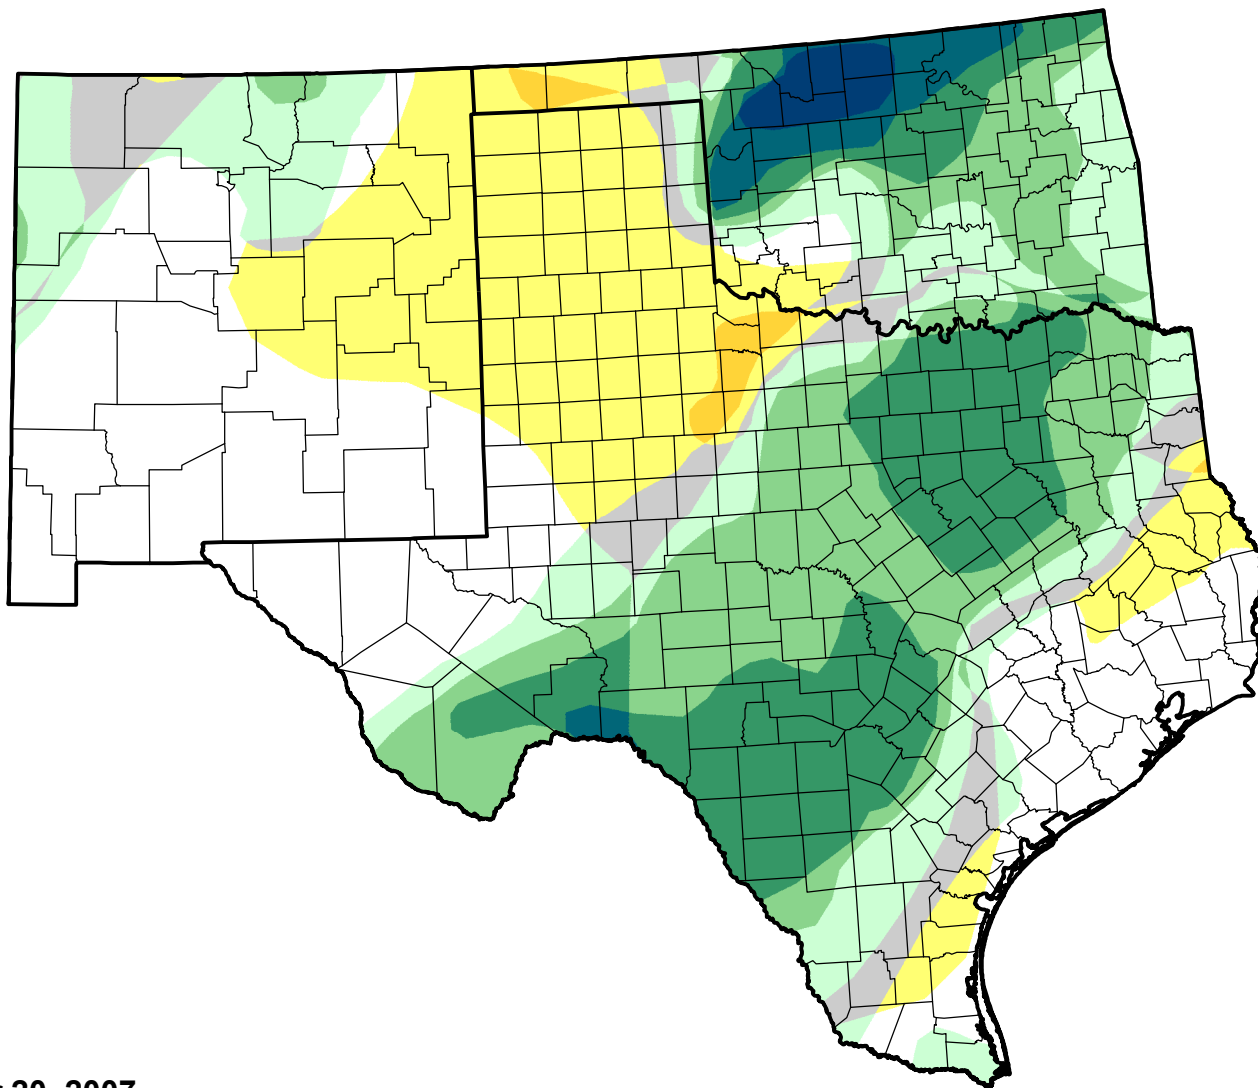

U.S. Drought Monitor Class Change - Southern Plains RDEWS

52 Week

November 20, 2007
compared to
November 22, 2006

droughtmonitor.unl.edu

-  5 Class Degradation
-  4 Class Degradation
-  3 Class Degradation
-  2 Class Degradation
-  1 Class Degradation
-  No Change
-  1 Class Improvement
-  2 Class Improvement
-  3 Class Improvement
-  4 Class Improvement
-  5 Class Improvement