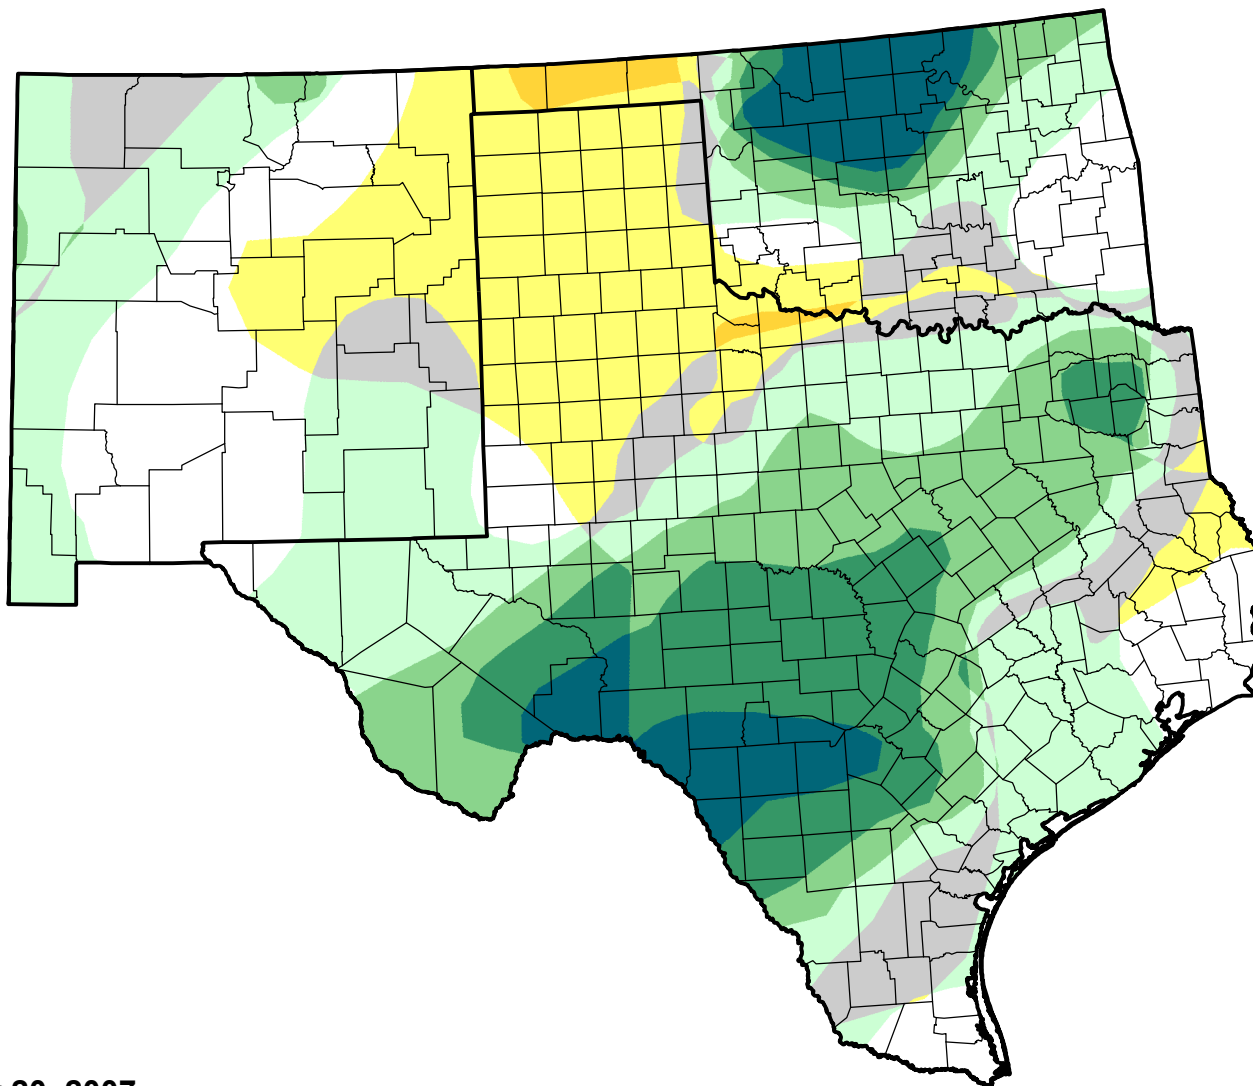

U.S. Drought Monitor Class Change - Southern Plains RDEWS

Start of Calendar Year

November 20, 2007
compared to
January 4, 2007

droughtmonitor.unl.edu

-  5 Class Degradation
-  4 Class Degradation
-  3 Class Degradation
-  2 Class Degradation
-  1 Class Degradation
-  No Change
-  1 Class Improvement
-  2 Class Improvement
-  3 Class Improvement
-  4 Class Improvement
-  5 Class Improvement